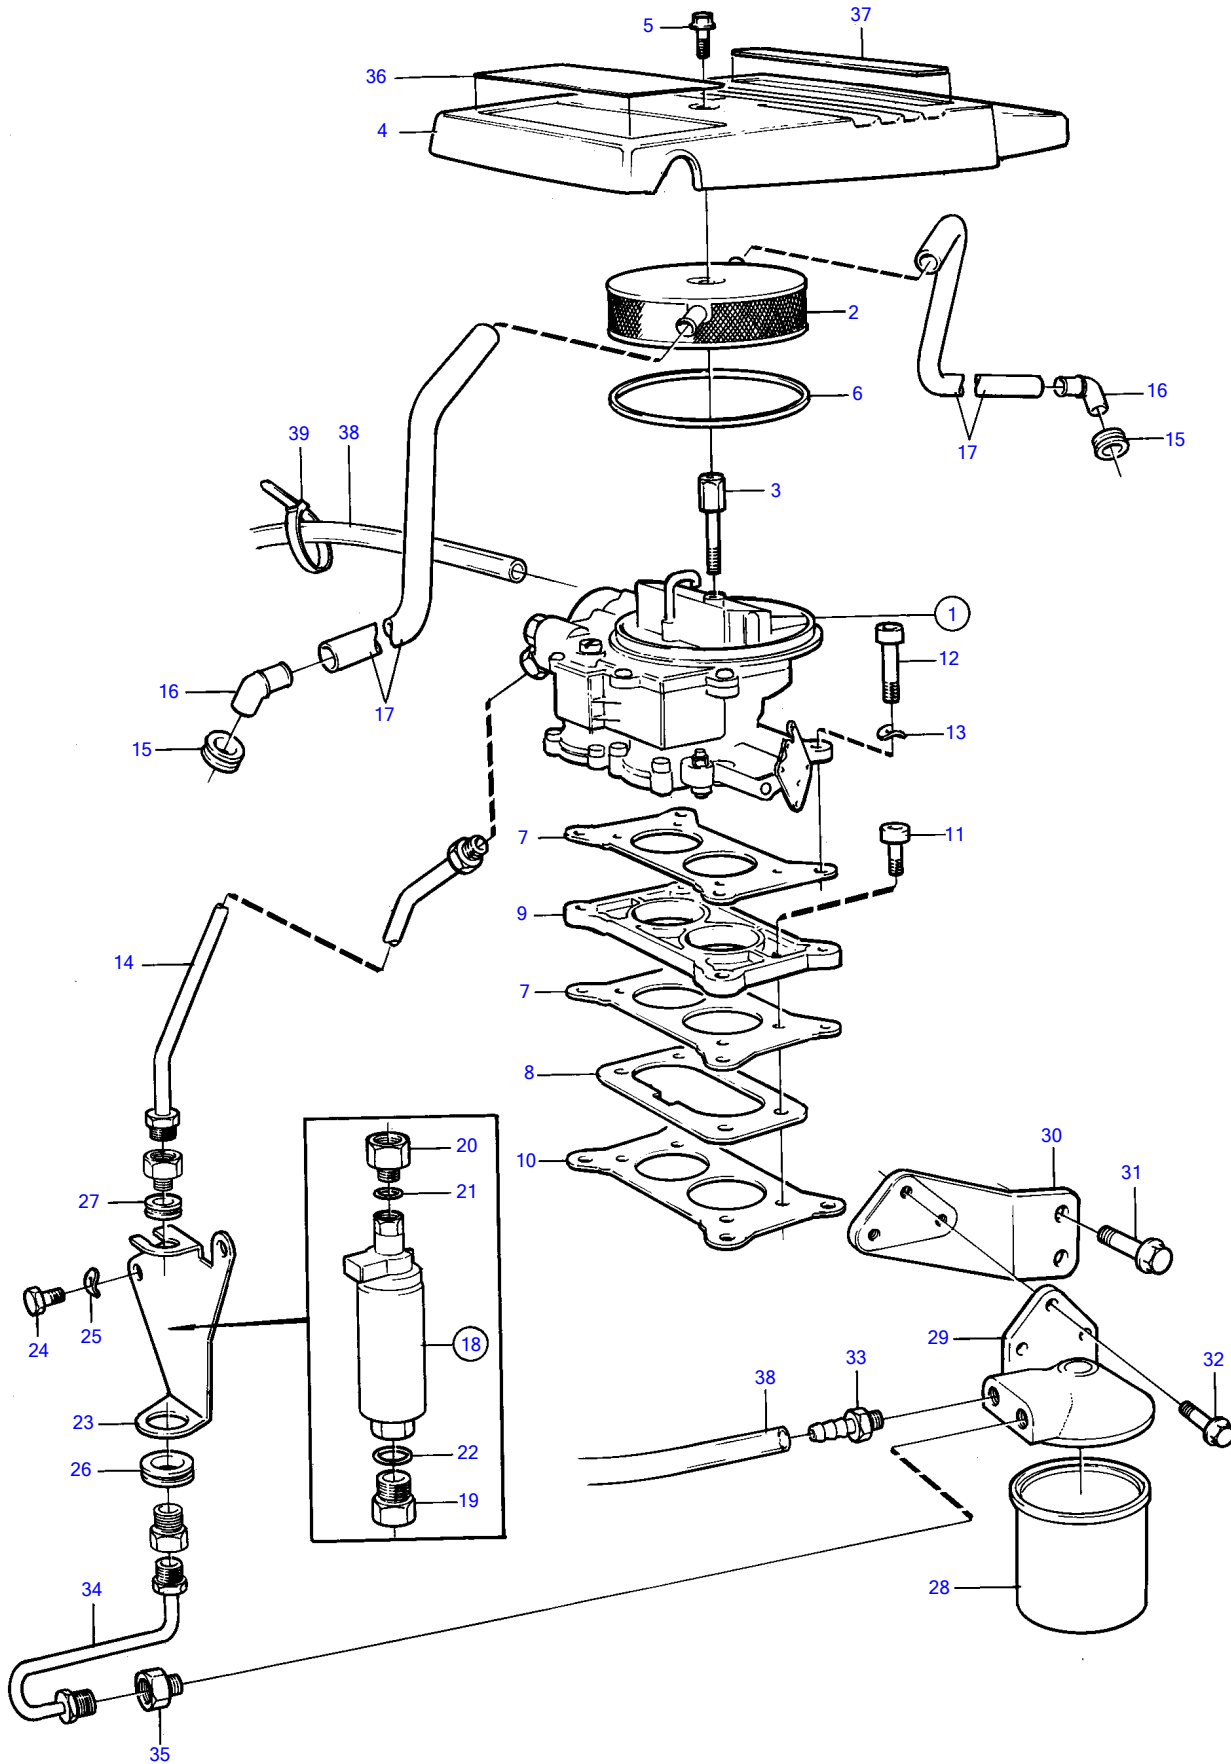

432A

432A

REF	PART NO.	QTY	DESCRIPTION	SEE SEC.	NOTES
1	(857248)	1	Carburetor		Obsolete part
			•	12513	
2	856677	1	Flame shield		
3	857440	1	Shoulder screw		
4	(856944)	1	Cover		Obsolete part
5	946934	1	Flange screw		
6	856684	1	Gasket		
7	857148	2	Gasket		
8	856960	1	Plate		
9	(857149)	1	Spacer		Obsolete part
10	857148	1	Gasket		
11	956568	4	Hex. socket screw		
12	959223	4	Hex. socket screw		
13	941907	4	Spring washer		
14	(857377)	1	Fuel pipe		Obsolete part
15	835415	2	Rubber bushing		See group 2A
16	855902	2	Hose attachment		
17	941522	X	Hose		L=2X350mm
18	856955	1	Fuel pump		
19	(856953)	1	• Nipple		Obsolete part
20	856954	1	• Nipple		
21	857133	1	• O-ring		
22	857134	1	• O-ring		
23	(857139)	1	Bracket		Obsolete part
24	940133	2	Hexagon screw		
25	942336	2	Spring washer		
26	857140	1	Bushing		
27	841678	1	Bushing		
28	855686	1	Fuel filter		
			Bulletin p-18-8-1	p-18-8-1-EN	Volvo Penta Ethanol Fuel treatment
29	855569	1	Cardboard tube		
30	857366	1	Bracket		
31	944429	2	Flange screw		
32	946173	3	Flange screw		
33	834781	1	Nipple		
34		1			
35	180303	1	Nipple		
36	(857374)	1	Decal		Obsolete part, 432
37	856698	1	Decal		Logo Volvo Penta
38	941149	X	Hose		L=700mm
39	948210	X	Cable tie		