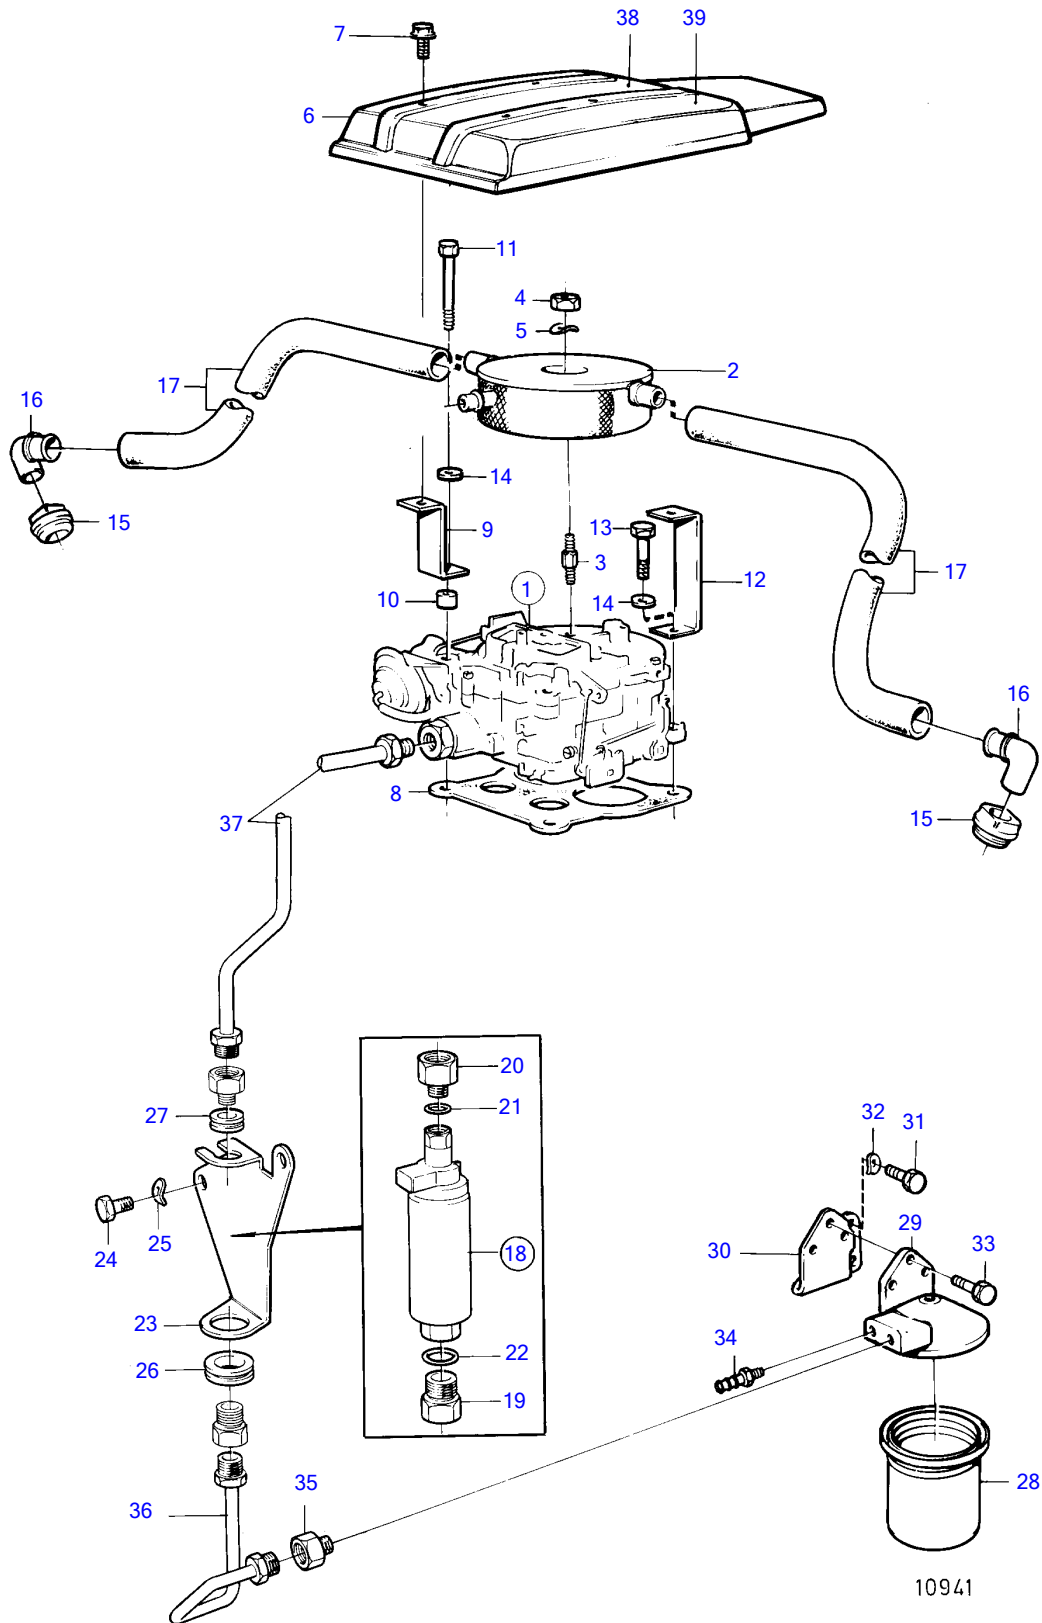

431B

431B

REF	PART NO.	QTY	DESCRIPTION	SEE SEC.	NOTES
1	(856138)	1	Carburetor		Obsolete part
			•	12512	
2	(855957)	1	Flame shield		Obsolete part
3	834795	1	Stud		
4	950352	1	Lock nut		
5	941906	1	Spring washer		
6	(855746)	1	Cardboard tube		Obsolete part
7	965175	4	Flange screw		
8	856033	1	Gasket		
9	(856403)	1	Bracket		Obsolete part
10	807184	2	Spacer sleeve		
11	955532	2	Hexagon screw		
12	(856404)	1	Bracket		Obsolete part
13	940159	2	Hexagon screw		
14	941907	4	Spring washer		
15	835415	2	Rubber bushing		See group 2A
16	855902	2	Hose attachment		
17	941522	X	Hose		L=2X315mm
18	856955	1	Fuel pump		
19	(856953)	1	• Nipple		Obsolete part
20	856954	1	• Nipple		
21	857133	1	• O-ring		
22	857134	1	• O-ring		
23	(857139)	1	Bracket		Obsolete part
24	940133	2	Hexagon screw		
25	942336	2	Spring washer		
26	857140	1	Bushing		
27	841678	1	Bushing		
28	855686	1	Fuel filter		
			Bulletin p-18-8-1	p-18-8-1-EN	Volvo Penta Ethanol Fuel treatment
29	855569	1	Cardboard tube		
30	856292	1	Bracket		
31	955234	2	Hexagon screw		
32	941907	2	Spring washer		
33	955295	3	Hexagon screw		
34	834781	1	Nipple		
35	180303	1	Nipple		See group 2A
36	857156	1	Fuel pipe		
37	(857155)	1	Fuel pipe		Obsolete part
38	(856804)	1	Decal		431, Obsolete part
39	856698	1	Decal		Logo Volvo Penta