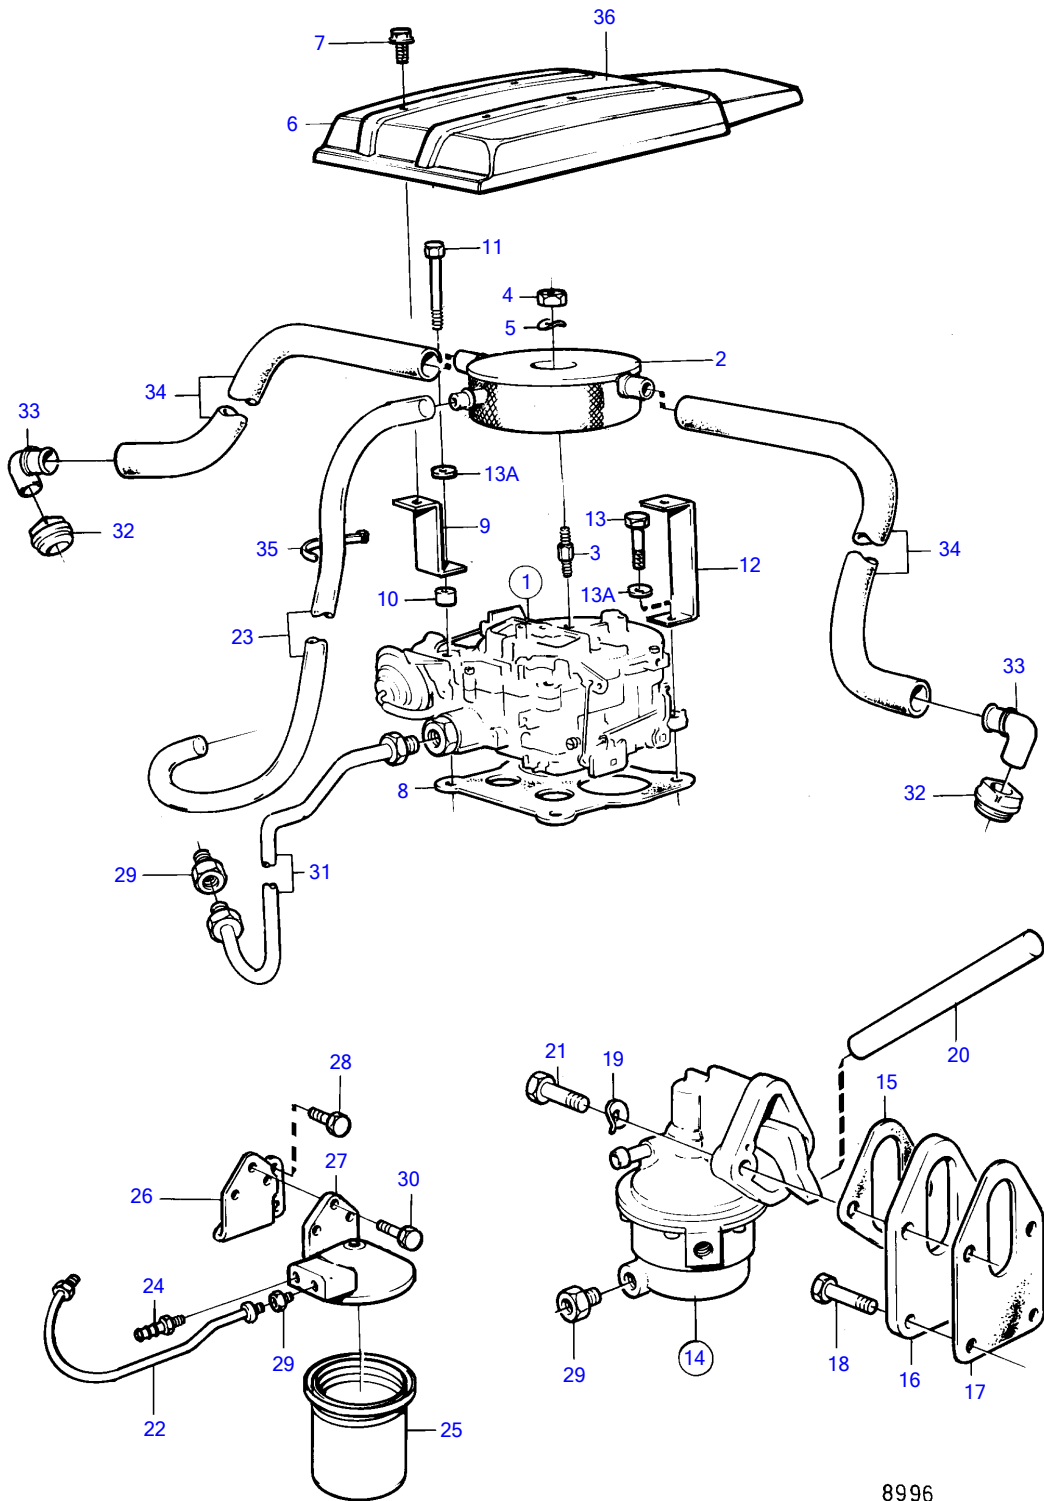

431A

8996

431A

REF	PART NO.	QTY	DESCRIPTION	SEE SEC.	NOTES
1	(856138)	1	Carburetor		Obsolete part
			•	12512	
2	(855957)	1	Flame shield		Obsolete part
3	834795	1	Stud		
4	950352	1	Lock nut		
5	941906	1	Spring washer		
6	(855746)	1	Cardboard tube		Obsolete part
7	965175	4	Flange screw		
8	856033	1	Gasket		(826479)
9	(856403)	1	Bracket		Obsolete part
10	807184	2	Spacer sleeve		
11	949886	2	Hexagon screw		
12	(856404)	1	Bracket		Obsolete part
13	940159	2	Hexagon screw		
13A	941907	4	Spring washer		
14	855297	1	Fuel pump		
			• comps not spec.		
15	856031	1	Gasket		
16	(841673)	1	Insulating flange		Obsolete part
17	856676	1	Gasket		
18	841426	2	Screw		(943629)
19	941907	2	Spring washer		
20	(856447)	1	Push rod		Obsolete part
21	940186	2	Hexagon screw		
22	856130	1	Fuel pipe		
23	941149	X	Hose		L=700mm
24	834781	1	Nipple		
25	855686	1	Fuel filter		
			Bulletin p-18-8-1	p-18-8-1-EN	Volvo Penta Ethanol Fuel treatment
26	856292	1	Bracket		
27	855569	1	Cardboard tube		
28	955534	2	Hexagon screw		
29	180303	3	Nipple		
30	955295	3	Hexagon screw		
31	856129	1	Fuel pipe		
32	835415	2	Rubber bushing		See group 2A
33	855902	2	Hose attachment		
34	941522	X	Hose		L=2X315mm
35	948210	2	Cable tie		
36	(856804)	1	Decal		Obsolete part, 431
	856698	1	Decal		Logo Volvo Penta