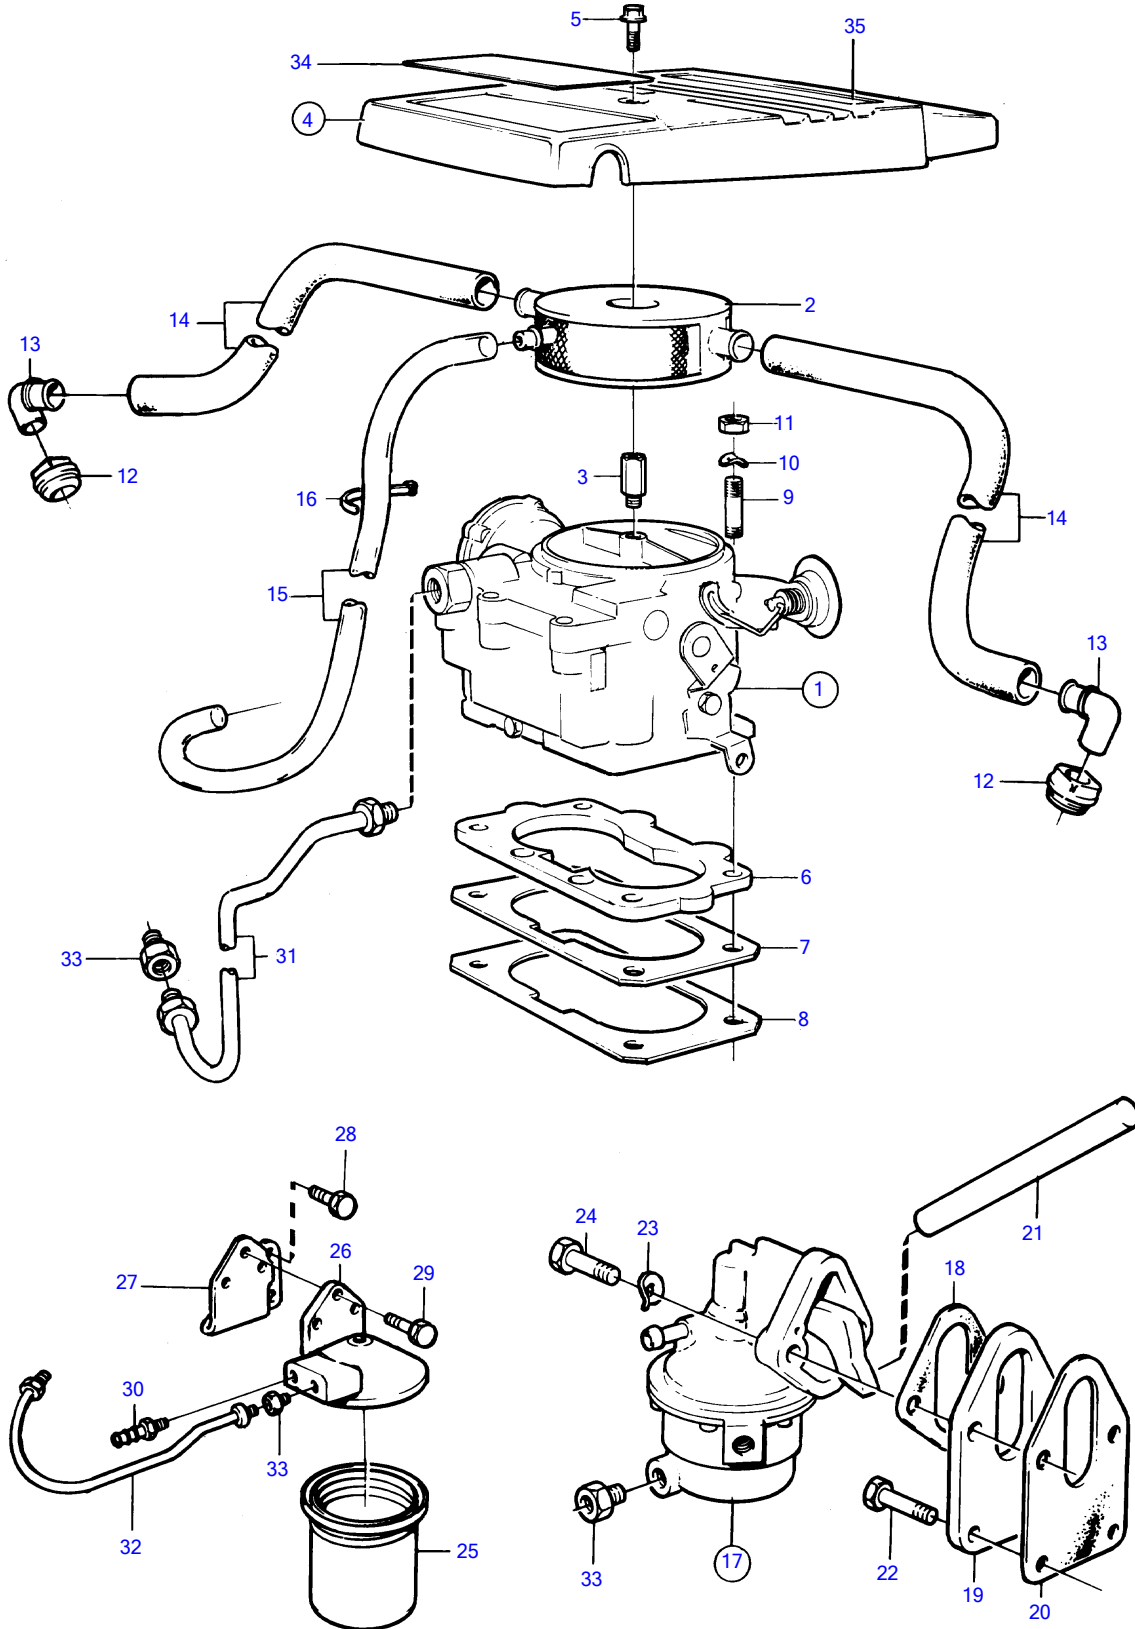

430A

11268

430A

REF	PART NO.	QTY	DESCRIPTION	SEE SEC.	NOTES
1	(856845)	1	Carburetor		Obsolete part
			•	12511	
2	(855956)	1	Flame shield		Obsolete part
3	(856967)	1	Shoulder screw		Obsolete part
4	(856944)	1	Cover		Obsolete part
5	946544	1	Flange screw		
6	(841031)	1	Gasket		Obsolete part
7	856960	1	Plate		
8	(856906)	1	Gasket		Obsolete part
9	(835455)	4	Stud		Obsolete part
10	941907	4	Spring washer		
11	950373	4	Lock nut		
12	835415	2	Rubber bushing		See group 2A
13	855902	2	Hose attachment		
14	941522	X	Hose		L=2X315mm
15	941149	X	Hose		L=700mm
16	948210	2	Cable tie		
17	855297	1	Fuel pump		
			• comps not spec.		
18	856031	1	Gasket		
19	(841673)	1	Insulating flange		Obsolete part
20	856676	1	Gasket		
21	(856447)	1	Push rod		Obsolete part
22	841426	2	Screw		(943629)
23	941907	2	Spring washer		
24	940186	2	Hexagon screw		
25	855686	1	Fuel filter		
			Bulletin p-18-8-1	p-18-8-1-EN	Volvo Penta Ethanol Fuel treatment
26	855569	1	Cardboard tube		
27	856292	1	Bracket		
28	955534	2	Hexagon screw		
29	955295	3	Hexagon screw		
30	834781	1	Nipple		
31	856129	1	Fuel pipe		
32	856130	1	Fuel pipe		
33	180303	3	Nipple		
34	(856945)	1	Decal		Obsolete part, 430
35	856698	1	Decal		Logo Volvo Penta