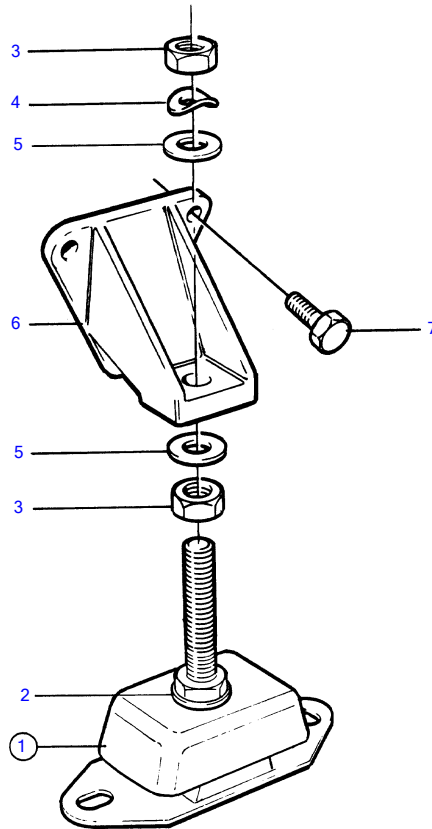

430A, 430B, 431A, 431B

10412

430A, 430B, 431A, 431B

REF	PART NO.	QTY	DESCRIPTION
1	856835	2	Rubber cushion
2	955900	2	Washer
3	955805	4	Hexagon nut
4	941912	2	Spring washer
5	955900	4	Washer
6	835459	2	Engine mountings
7	955535	6	Hexagon screw