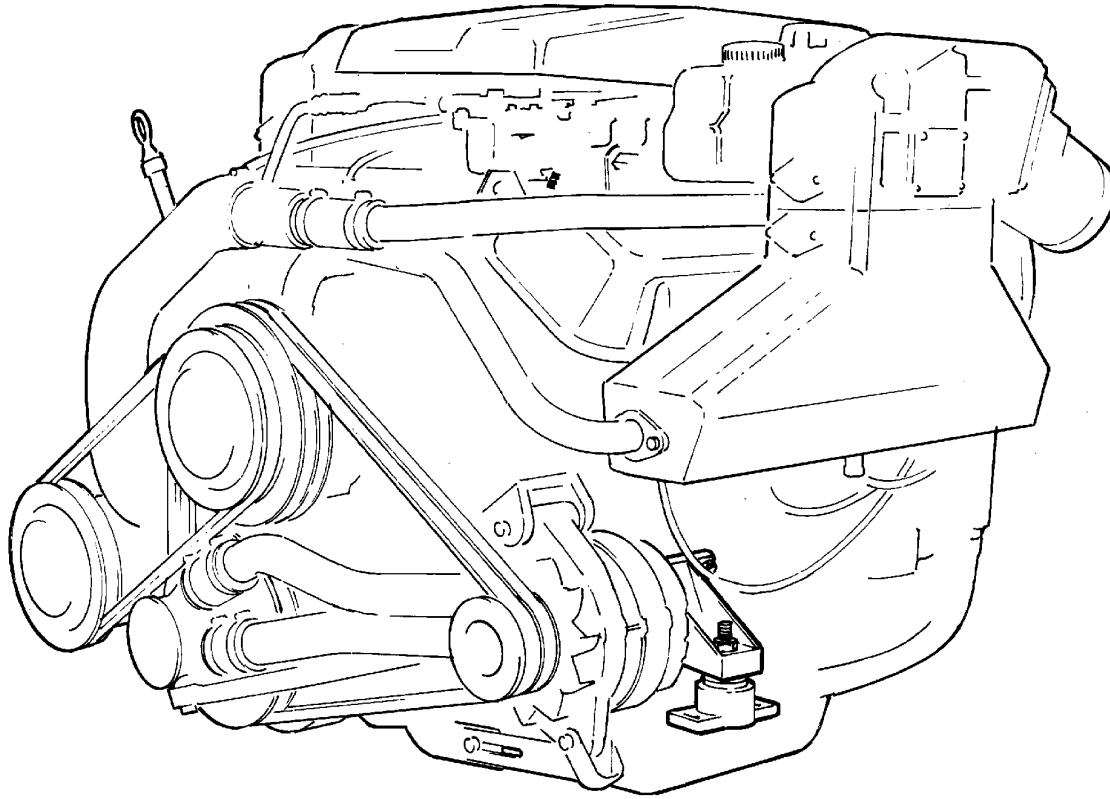

740B

740B

REF	PART NO.	QTY	DESCRIPTION
1	835449	2	Rubber cushion
2	944236	4	• Lock nut
3	955900	2	Washer
4	941912	2	Spring washer
5	835459	2	Engine mountings
6	955535	6	Hexagon screw