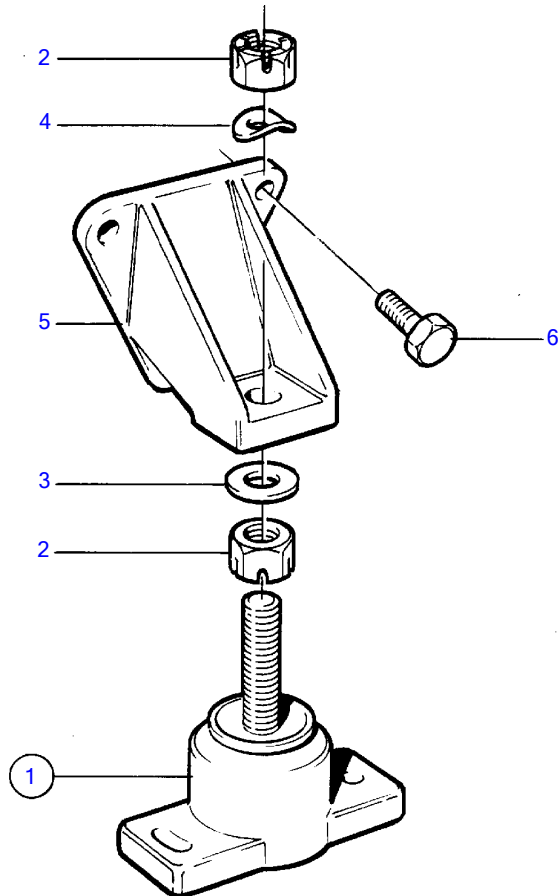

740B

740B

REF	PART NO.	QTY	DESCRIPTION
1	835449	2	Rubber cushion
2	944236	4	• Lock nut
3	955900	2	Washer
4	941912	2	Spring washer
5	835459	2	Engine mountings
6	955535	6	Hexagon screw