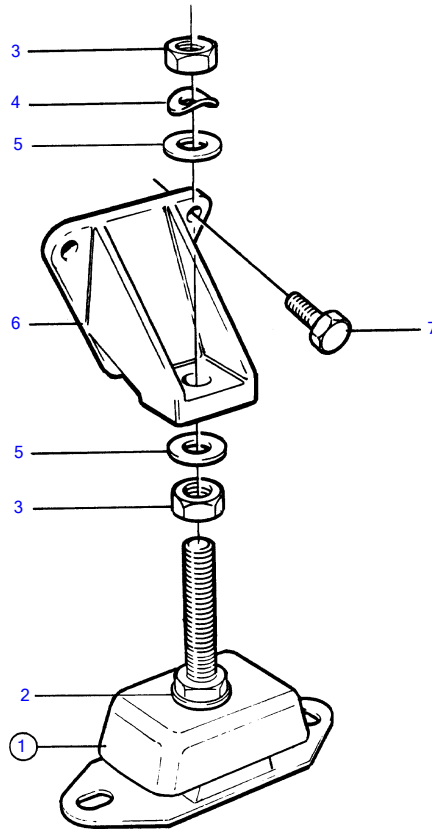

432A, 434A

10412

432A, 434A

REF	PART NO.	QTY	DESCRIPTION	NOTES
1	856835	2	Rubber cushion	
2	955900	2	• Washer	
3	955805	4	Hexagon nut	
4	941912	2	Spring washer	
5	955900	4	Washer	
6	(856886)	2	Engine mountings	Obsolete part
7	955535	6	Hexagon screw	