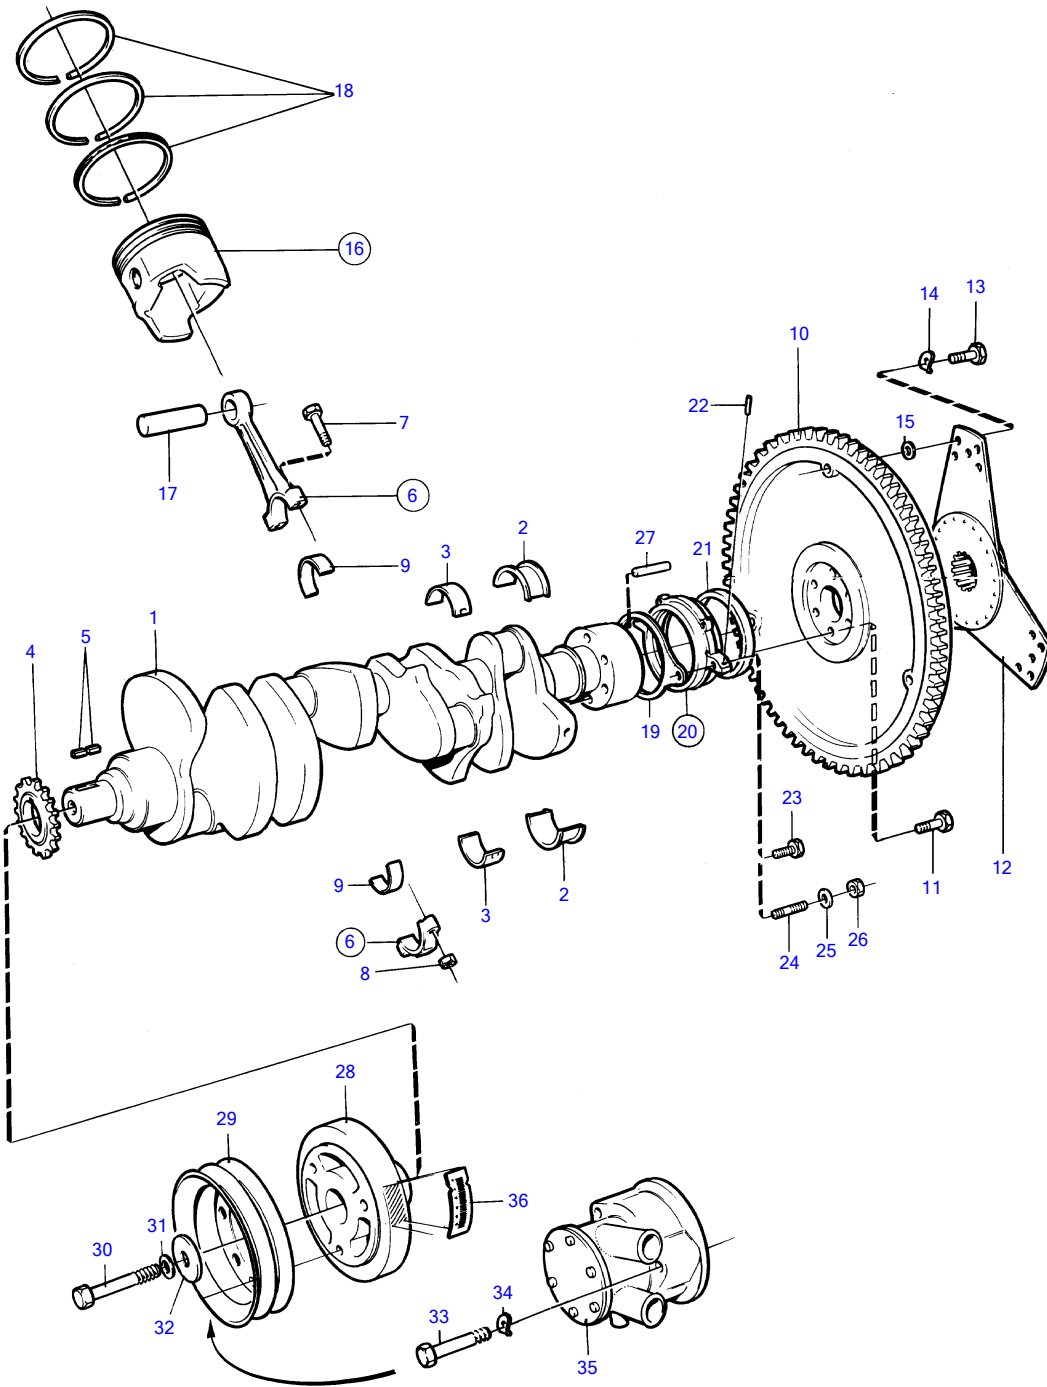

500B, 501B

10414

500B, 501B

REF	PART NO.	QTY	DESCRIPTION	SEE SEC.	NOTES
1	(855806)	1	Crankshaft		Obsolete part
2	856439	1	Thrust bearing		Std (835052)
	856666	1	Thrust bearing		Under size 0,010" (83505)
	856765	1	Main bearing		Under size 0,020" (83506)
3	856739	6	Main bearing		Std (835051)
	841254		• Main bearing, main bearing shell		Std, Repl by 856739 Upper
	841255		• Main bearing, main bearing shell		Std, Repl by 856739 Lower
	856342	6	Main bearing		Under size 0,010" (83505)
	856764	6	Main bearing		Under size 0,020" (83505)
4		1	sprocket	12457	
5	835059	2	Key		
6	841867	8	Connecting rod		
7	835066	16	• Screw		
8	835473	16	• Nut		
9	856669	8	Rod bearing		Std (835273)
	856740	8	Main bearing		Under size 0,010" (83539)
	856738	8	Rod bearing		Under size 0,020" (83507)
10	855814	1	Flywheel		For 500B SN-4100133752., For 501B SN-4100135022.
	857223	1	Flywheel		For 500B SN 4100133753-, For 501B SN 4100135023-
11	835439	6	Screw		
12	855694	1	Absorber		For 500B SN-4100133752., For 501B SN-4100135022.
	855656	1	Oscillation damper		Obsolete part, For 500B SN 4100133753-, For 501B SN 4100135023-
13	835482	3	Screw		
14	942336	3	Spring washer		
15	940097	3	Washer		
16	856061	8	Piston		Std
	856062	8	Piston		Std, Repl by 856061
	856063	8	Piston		Over size 0,030"
17		8	• gudgeon pin		
18	826469	8	Piston ring kit		Incl.in cylinderblock., Std
	826470	8	Piston ring kit		Over size 0,030"
19	855810	1	Gasket		
20	855907	1	Retainer		(855807)
21	855809	1	• Crankshaft seal		
22	855808	2	• Stud		
23	855811	2	Screw		L=20mm
	855812	1	Screw		
24	855813	1	Stud		
25	955893	1	Washer		
26	955825	1	Hexagon nut		
27	835057	1	Pin		
28	856420	1	Vibration damper		(826477)
29	835407	1	Pulley		
30	949518	1	Hexagon screw		
31	(835410)	1	Lock washer		Obsolete part
32	835409	1	Washer		
33	948324	3	Hex. socket screw		
34	942336	3	Spring washer		
35		1	sea water pump		See group 2B
36	(856017)	1	Decal		Obsolete part

7736260-21-12450

10414

Upd:2014-10-28