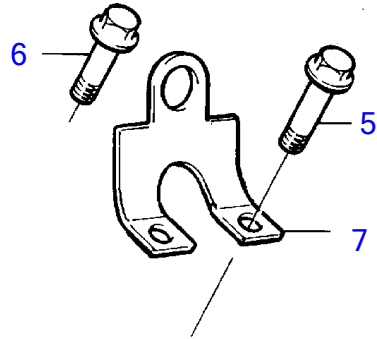

501B

501B

REF	PART NO.	QTY	DESCRIPTION	NOTES
1	(856076)	1	Inlet pipe	Obsolete part
2	968145	2	Plug	
3	857231	1	Gasket	
4		1	• gasket	
5	855597	4	Screw	
6	855824	8	Screw	
7		1	lift eye	
8	856033	1	Gasket	See group 2C
9		1	temperature sender	See group 3
17	841261	X	Sealant	See group 9