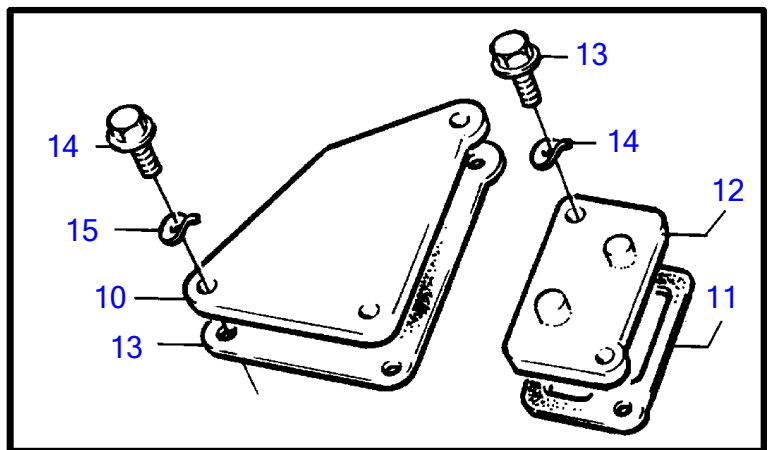

501B

501B

REF	PART NO.	QTY	DESCRIPTION	NOTES
1	(856076)	1	Inlet pipe	Obsolete part
2	968145	2	Plug	
3	857231	1	Gasket	
4		1	• gasket	
5	855597	4	Screw	
6	855824	8	Screw	
7		1	lift eye	
8	856033	1	Gasket	See group 2C
9		1	temperature sender	See group 3
17	841261	X	Sealant	See group 9