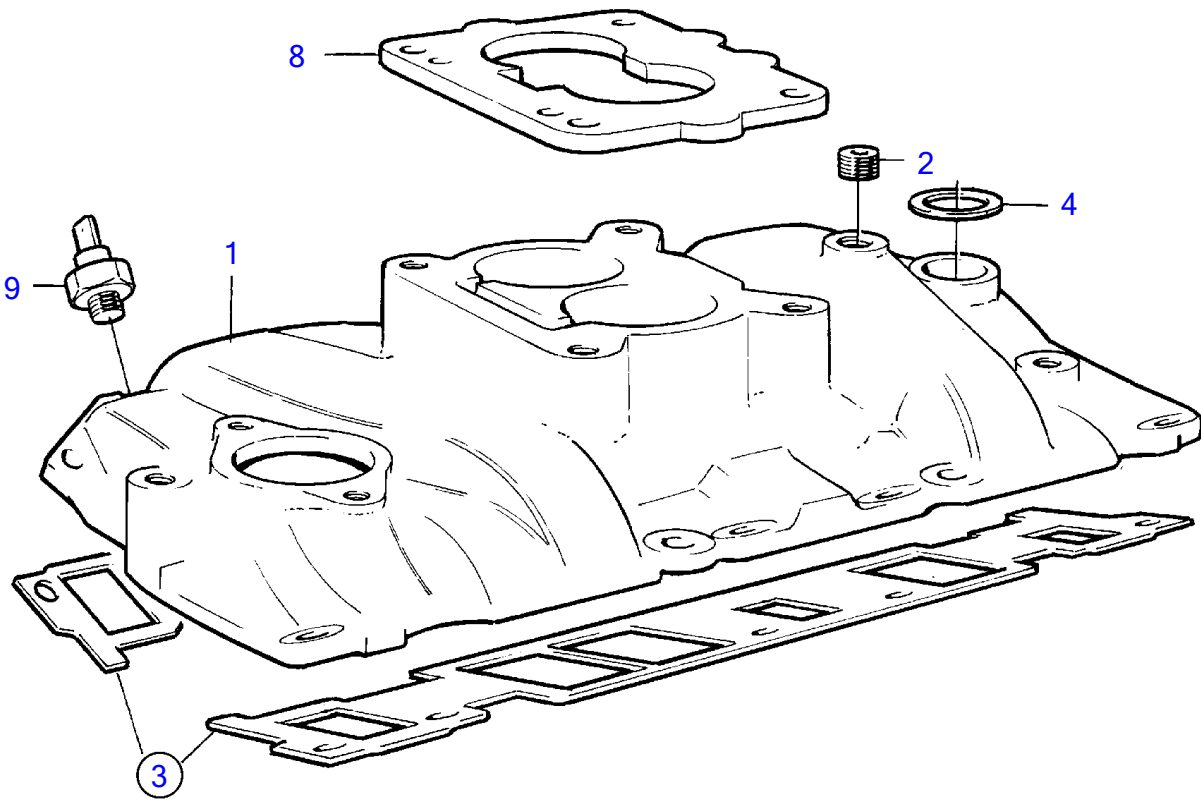

501B

501B

REF	PART NO.	QTY	DESCRIPTION	NOTES
1	(856076)	1	Inlet pipe	Obsolete part
2	968145	2	Plug	
3	857231	1	Gasket	
4		1	• gasket	
5	855597	4	Screw	
6	855824	8	Screw	
7		1	lift eye	
8	856033	1	Gasket	See group 2C
9		1	temperature sender	See group 3
17	841261	X	Sealant	See group 9