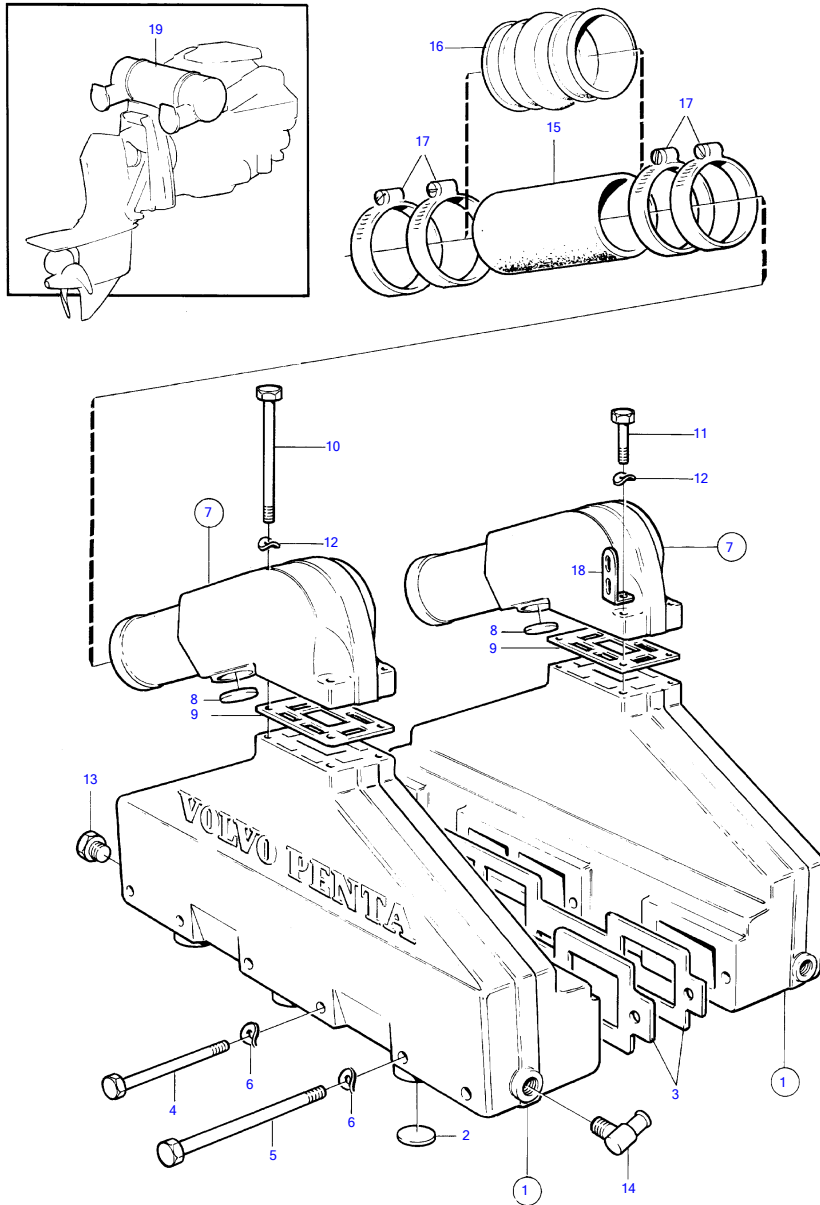

500B, 501B

10952

500B, 501B

REF	PART NO.	QTY	DESCRIPTION	SEE SEC.	NOTES
1	856883	2	Exhaust pipe		
2	856884	6	• Expansion plug		(477024)
3	856034	2	Gasket		SN 78795-
4	942268	8	Hexagon screw		
5	942547	4	Hexagon screw		
6	942336	12	Spring washer		
7	856891	2	Exhaust riser		(855384)
8	856884	2	• Expansion plug		(477024)
9	856039	2	Gasket		
10	192548	4	Hexagon screw		
11	940136	4	Hexagon screw		L=64mm (940186)
12	941907	8	Spring washer		
13	192154	2	Plug		
14	961610	2	Hose nipple	12477	
15	834751	2	Exhaust hose, hose		For engine without silencer., Early type See group 4A
16	854935	2	Exhaust hose		Late type, see group 4A
17	853012	8	Hose clamp		For engine without silencer., See group 4A
18	965552	1	Bracket		Early type
19		X	muffler		See group 9