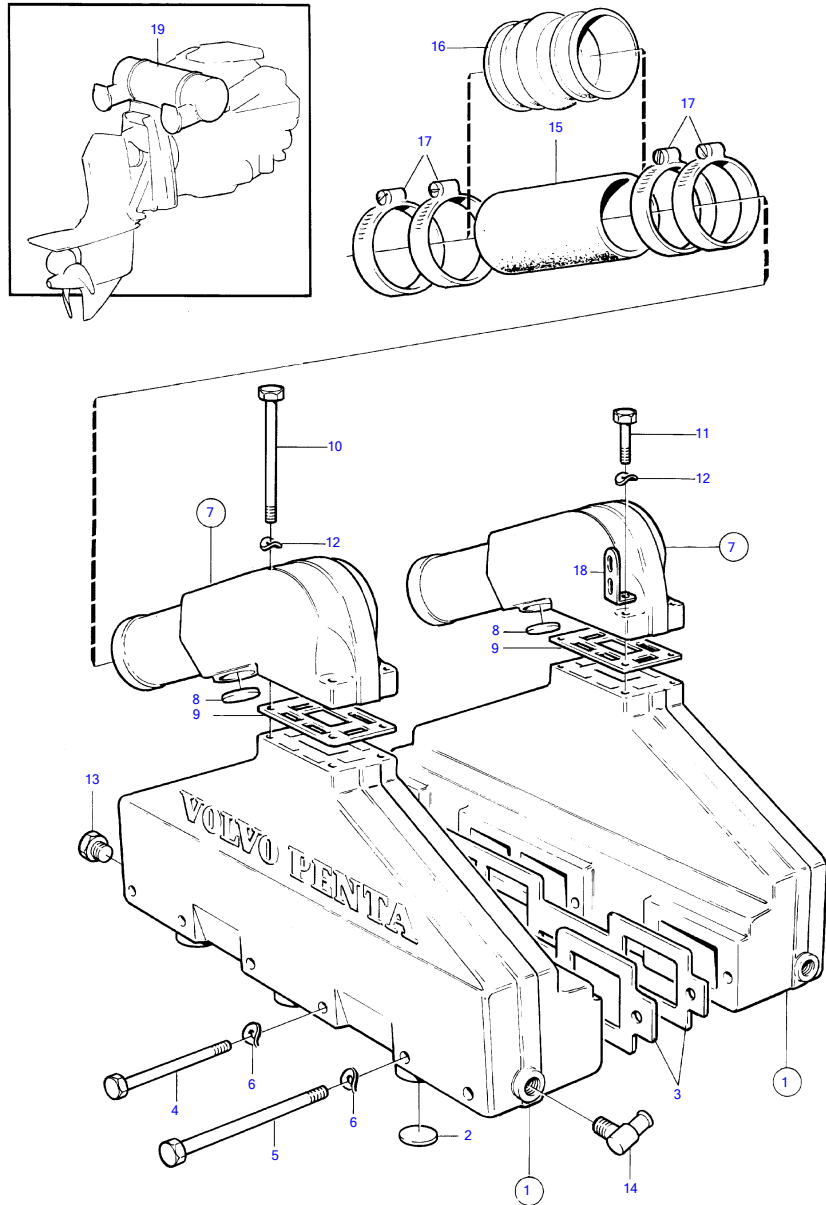

570A, 572A

10952

570A, 572A

REF	PART NO.	QTY	DESCRIPTION	SEE SEC.	NOTES
1	856883	2	Exhaust pipe		(855926)
2	856884	6	• Expansion plug		(477024)
3	856034	2	Gasket		Serial no 78795-
4	942268	8	Hexagon screw		
5	942547	4	Hexagon screw		
6	942336	12	Spring washer		
7	856891	2	Exhaust riser		(855384)
8	856884	2	• Expansion plug		(477024)
9	856039	2	Gasket		
10	192548	4	Hexagon screw		L=133mm (959794)
11	940136	4	Hexagon screw		L=64mm (940186)
12	941907	8	Spring washer		
13	192154	2	Plug		
14	961610	2	Hose nipple	12478	
15	834751	2	Exhaust hose, hose		For engine without silencer., Early type See group 4A
16	854935	2	Exhaust hose		Late type, see group 4A
17	853012	8	Hose clamp		For engine without silencer., See group 4A
18	965552	1	Bracket		Early type
19		X	muffler		See group 9