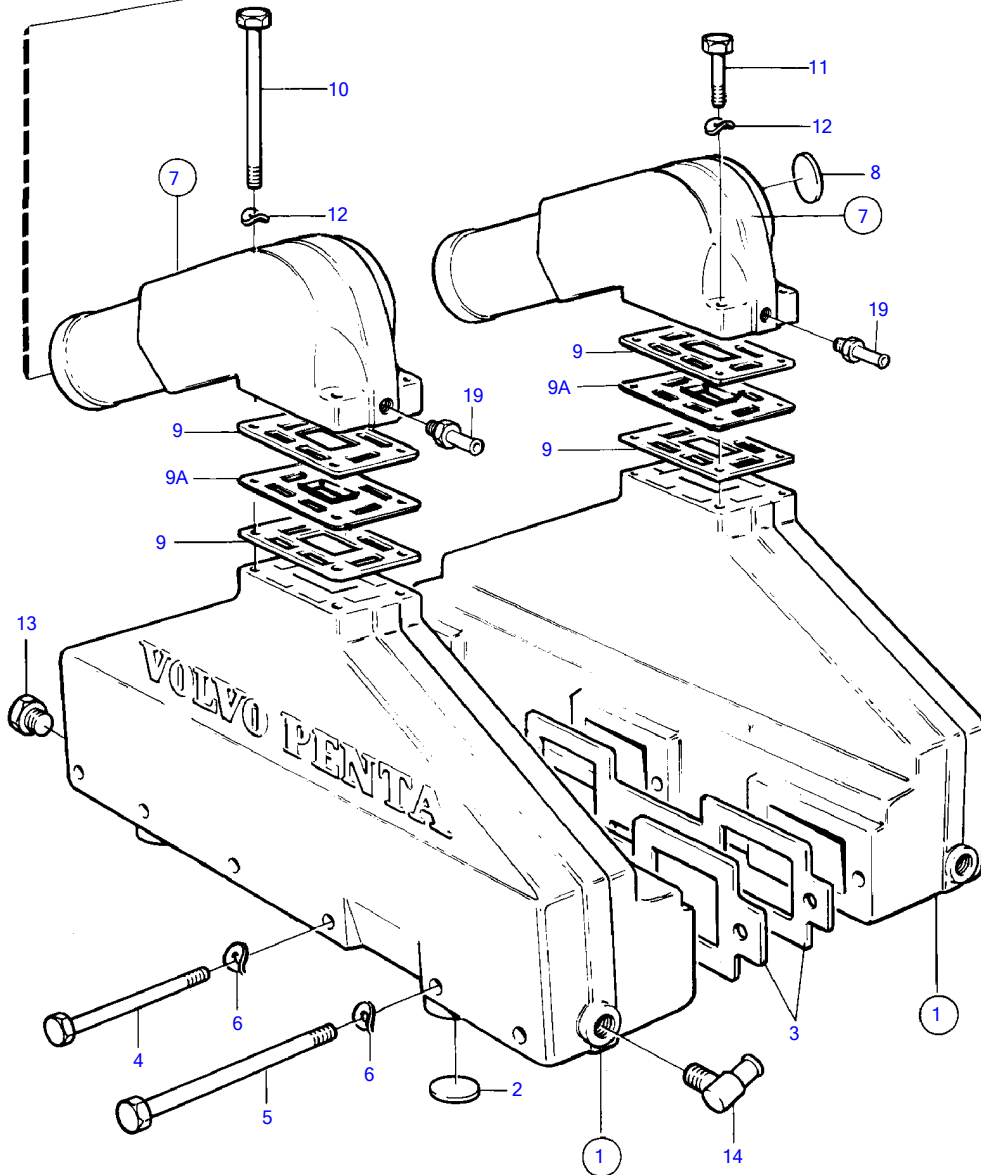

431B

431B

REF	PART NO.	QTY	DESCRIPTION	NOTES
1	856894	2	Exhaust manifold	(856137)
2	856884	8	• Expansion plug	(477024)
3	856116	2	Gasket	
4	942268	8	Hexagon screw	
5	942547	2	Hexagon screw	
6	942336	10	Spring washer	
7	857037	2	Exhaust pipe	Late type
8	856884	2	• Expansion plug	(477024)
9	856039	4	Gasket	
9A	857252	2	Gasket	
10	959796	4	Hexagon screw	
11	940136	4	Hexagon screw	
12	941907	8	Spring washer	
13	192154	2	Plug	
14	961610	2	Hose nipple	
16	854935	2	Exhaust hose	Late type, see group 4A
17	853012	8	Hose clamp	
18		X	muffler	See group 9
19	942691	2	Hose nipple	Late type