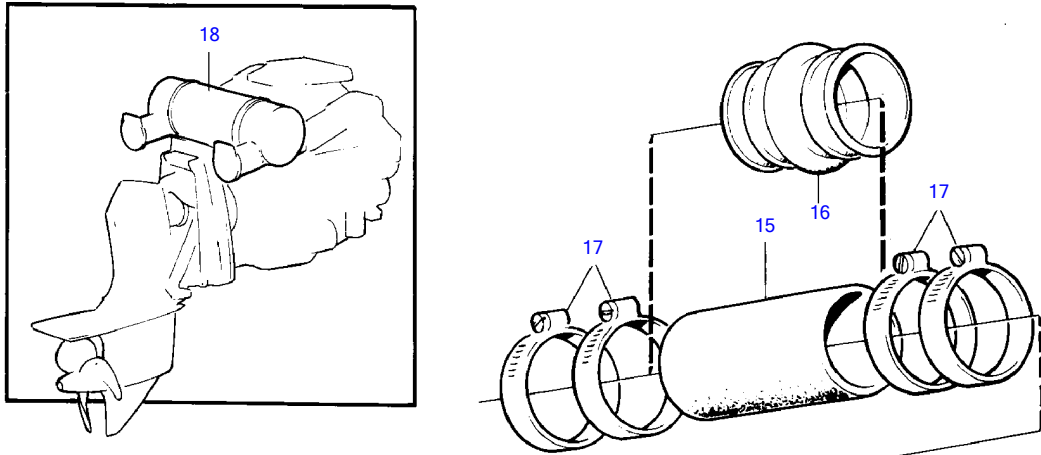

431B

431B

REF	PART NO.	QTY	DESCRIPTION	NOTES
1	856894	2	Exhaust manifold	(856137)
2	856884	8	• Expansion plug	(477024)
3	856116	2	Gasket	
4	942268	8	Hexagon screw	
5	942547	2	Hexagon screw	
6	942336	10	Spring washer	
7	857037	2	Exhaust pipe	Late type
8	856884	2	• Expansion plug	(477024)
9	856039	4	Gasket	
9A	857252	2	Gasket	
10	959796	4	Hexagon screw	
11	940136	4	Hexagon screw	
12	941907	8	Spring washer	
13	192154	2	Plug	
14	961610	2	Hose nipple	
16	854935	2	Exhaust hose	Late type, see group 4A
17	853012	8	Hose clamp	
18		X	muffler	See group 9
19	942691	2	Hose nipple	Late type