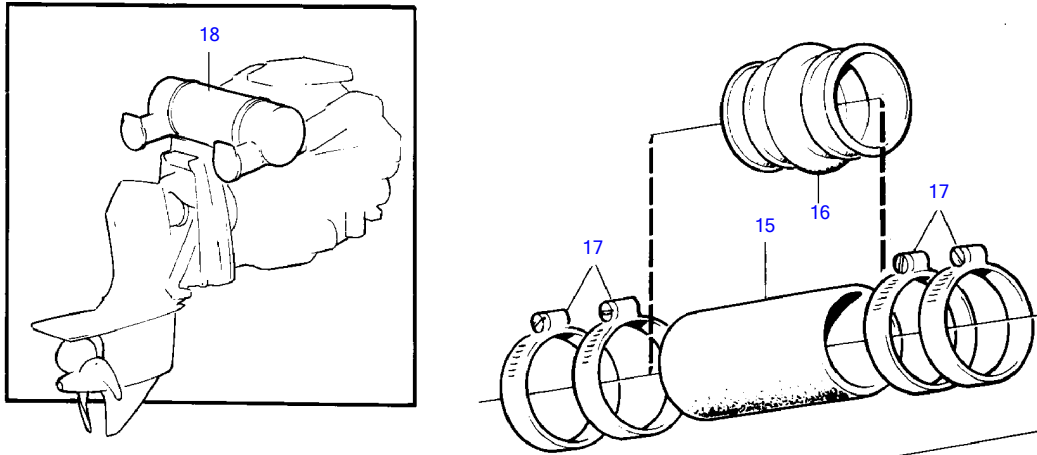

431A

431A

REF	PART NO.	QTY	DESCRIPTION	NOTES
1	856894	2	Exhaust manifold	(856137)
2	856884	8	• Expansion plug	(477024)
3	856116	2	Gasket	
4	942268	8	Hexagon screw	
5	942547	2	Hexagon screw	
6	942336	10	Spring washer	
7	856895	2	Exhaust riser	Replaced by exhaust riser 857037 + plugG 192154., Early type
	857037	2	Exhaust pipe	Late type
8	856884	2	• Expansion plug	(477024)
9	856039	4	Gasket	
9A	857252	2	Gasket	
10	959796	4	Hexagon screw	
11	940136	4	Hexagon screw	
12	941907	8	Spring washer	
13	192154	2	Plug	
14	961610	2	Hose nipple	
15	834751	2	Exhaust hose, hose	For engine without silencer., Early type
16	854935	2	Exhaust hose	Late type, see group 4A
17	853012	8	Hose clamp	
18		X	muffler	See group 9
19	942691	2	Hose nipple	Late type