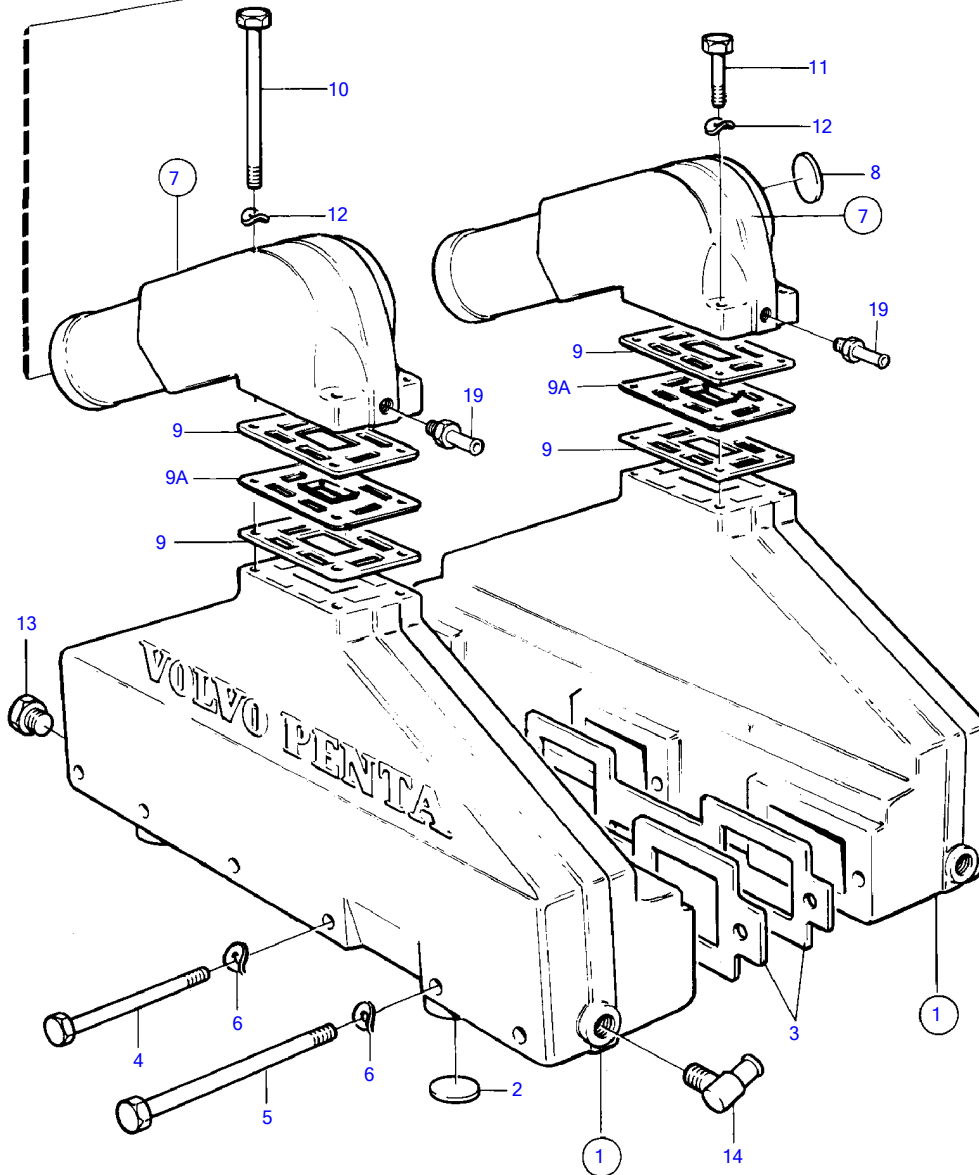

431A

431A

REF	PART NO.	QTY	DESCRIPTION	NOTES
1	856894	2	Exhaust manifold	(856137)
2	856884	8	• Expansion plug	(477024)
3	856116	2	Gasket	
4	942268	8	Hexagon screw	
5	942547	2	Hexagon screw	
6	942336	10	Spring washer	
7	856895	2	Exhaust riser	Replaced by exhaust riser 857037 + plugG 192154., Early type
	857037	2	Exhaust pipe	Late type
8	856884	2	• Expansion plug	(477024)
9	856039	4	Gasket	
9A	857252	2	Gasket	
10	959796	4	Hexagon screw	
11	940136	4	Hexagon screw	
12	941907	8	Spring washer	
13	192154	2	Plug	
14	961610	2	Hose nipple	
15	834751	2	Exhaust hose, hose	For engine without silencer., Early type
16	854935	2	Exhaust hose	Late type, see group 4A
17	853012	8	Hose clamp	
18		X	muffler	See group 9
19	942691	2	Hose nipple	Late type