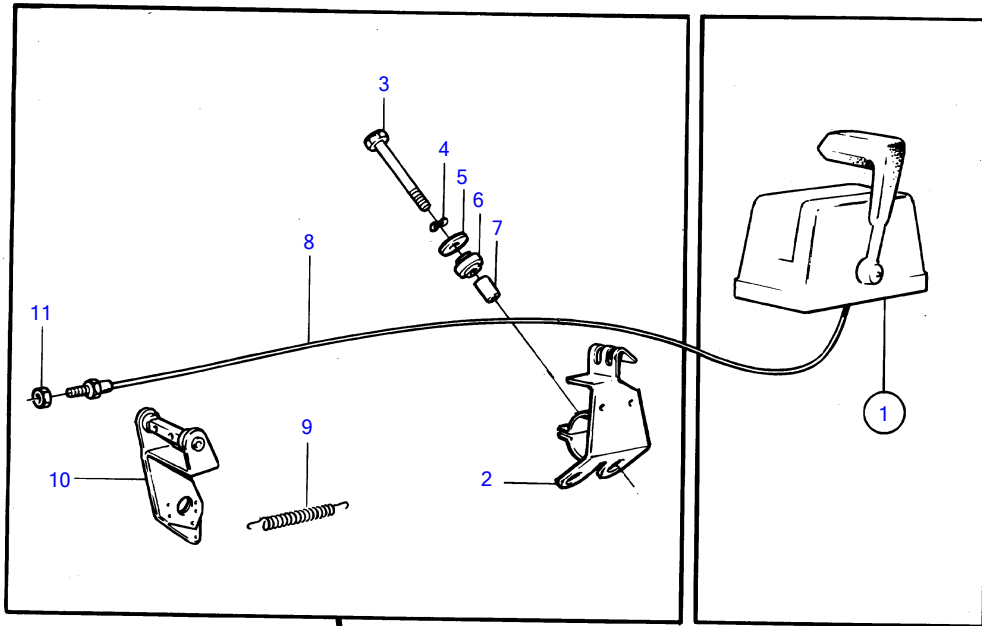

431A, 431B

9001

431A, 431B

REF	PART NO.	QTY	DESCRIPTION	NOTES
1		X	engine speed control	See group 9
2	856142	1	Bracket	Replaced by bracket 856861 + lever 856859., SN-4100128637
	(856861)	1	Bracket	SN 4100128638-, Obsolete part
3	940162	2	Hexagon screw	
4	942336	2	Spring washer	
5	960142	2	Washer	
6	841678	2	Bushing	
7	820506	2	Spacer sleeve	
8		X	control cable	See group 9
9	804274	1	Tension spring	
10	(856682)	1	Intermediate lever	SN-4100128637, Obsolete part
	856859	1	Intermediate lever	SN 4100128638-
11	955844	2	Hexagon nut	See group 9