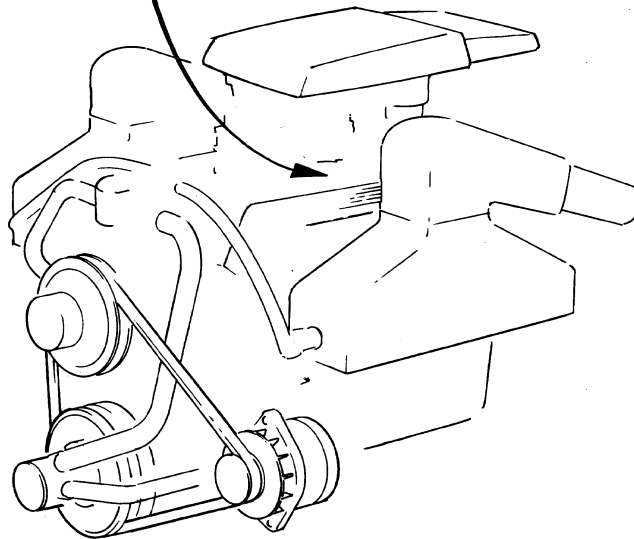

431A, 431B

9001

431A, 431B

REF	PART NO.	QTY	DESCRIPTION	NOTES
1		X	engine speed control	See group 9
2	856142	1	Bracket	Replaced by bracket 856861 + lever 856859., SN-4100128637
	(856861)	1	Bracket	SN 4100128638-, Obsolete part
3	940162	2	Hexagon screw	
4	942336	2	Spring washer	
5	960142	2	Washer	
6	841678	2	Bushing	
7	820506	2	Spacer sleeve	
8		X	control cable	See group 9
9	804274	1	Tension spring	
10	(856682)	1	Intermediate lever	SN-4100128637, Obsolete part
	856859	1	Intermediate lever	SN 4100128638-
11	955844	2	Hexagon nut	See group 9