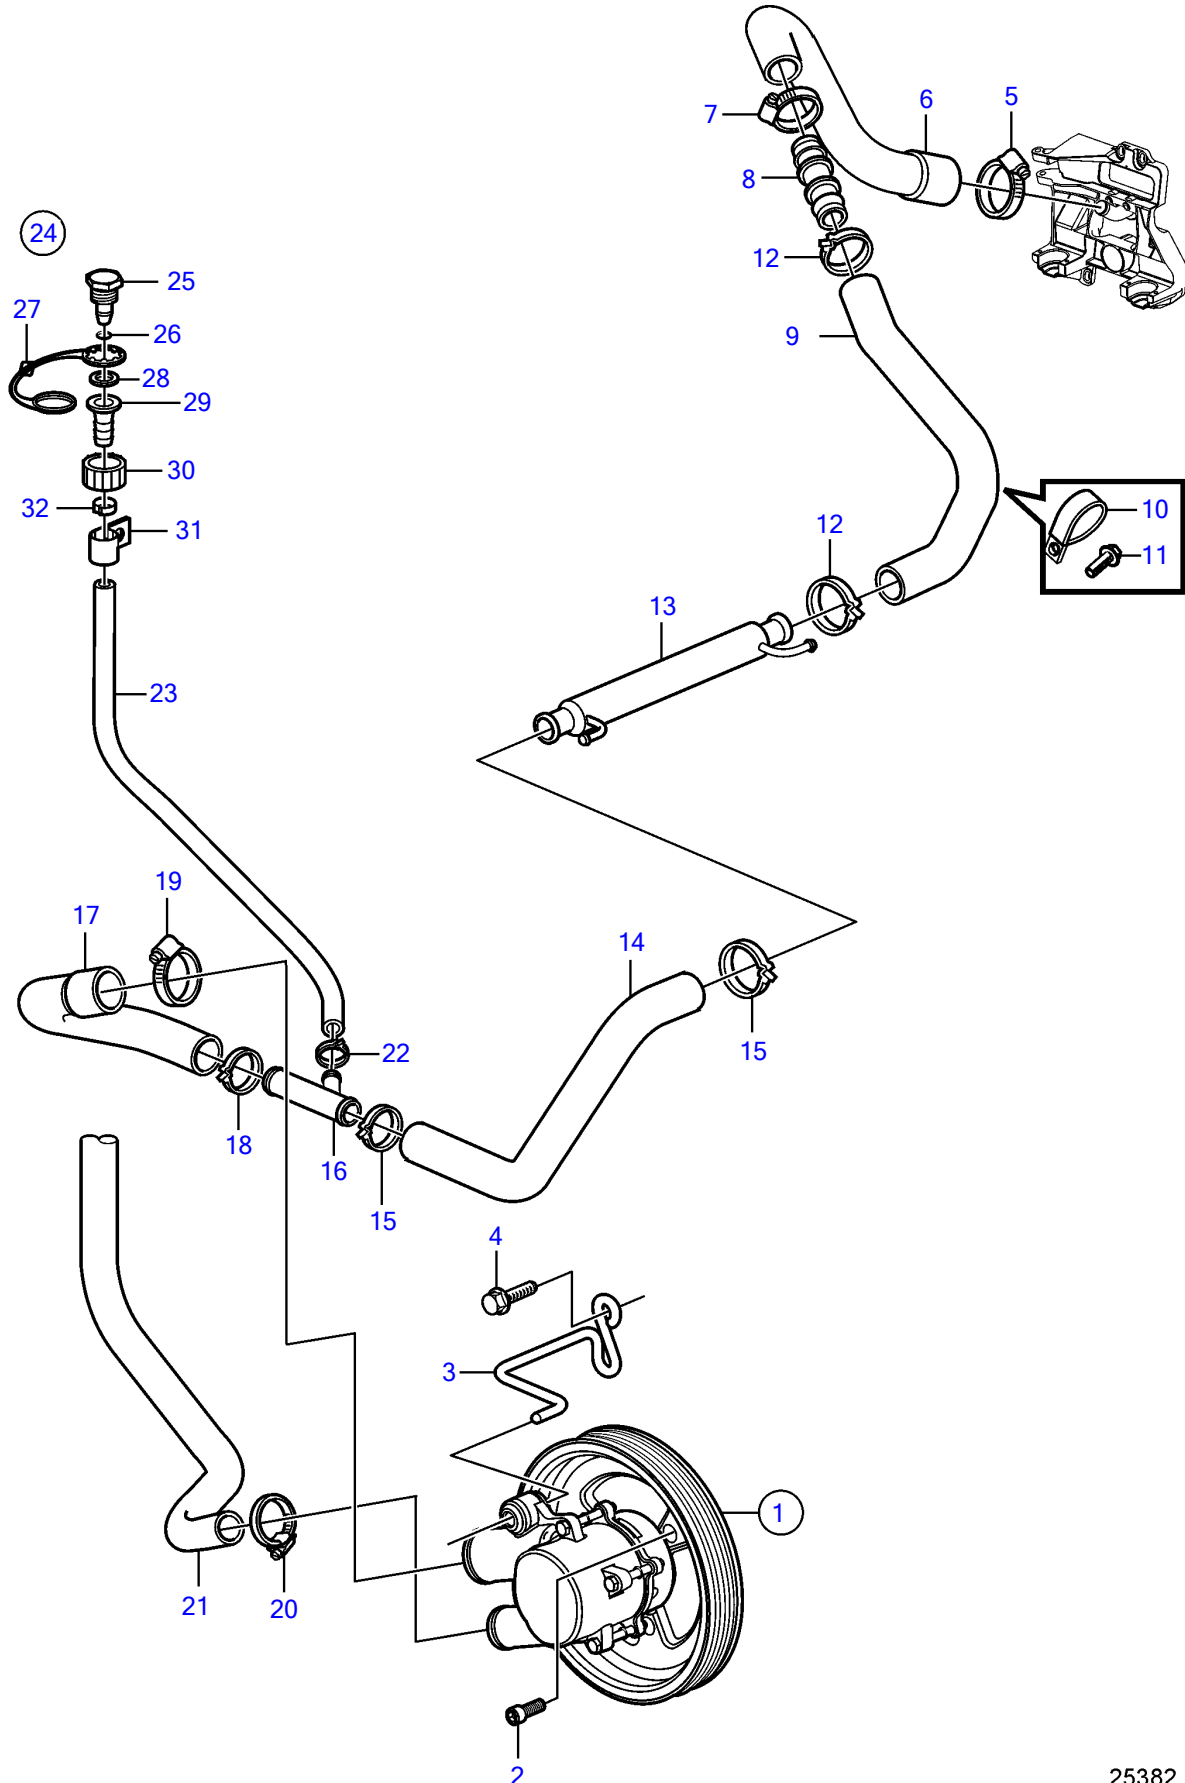

4.3GXIE-225-R

4.3GXIE-225-R

REF	PART NO.	QTY	DESCRIPTION	NOTES
1	21212799	1	Pump	
2	3857939	3	Screw	
3	3595464	1	Bracket	
4	3860163	2	Flange screw	
5	3812302	1	Hose clamp	
6	21340837	1	Hose	
7	3863444	1	Hose clamp	
8	21429137	1	Connector	
9	21452584	1	Hose	
10	3853312	2	Clamp	replaced by next part number
	(21619466)	2	Attaching clamp	Obsolete part
11	(3853557)	2	Flange screw	Obsolete part, 3/8" - 16 unc, L=0.75" (19mm)
12	982645	3	Clamp	
13	21399019	1	Hydraulic oil cooler	
14	21340840	1	Hose	
15	982645	2	Clamp	
16	3862699	1	T-pipe	
17	21429134	1	Hose	
18	3863440	1	Hose clamp	
19		1	Hose clamp	
20	3852602	1	Hose clamp	
21	3817817	1	Hose, therm. housing	For seawater cooled engine
22	978173	1	Hose clamp	
23	3862901	1	Hose	
24	3807440	1	Connector	
25		1	• Cap	Not sold separately
26	942978	1	• O-ring	
27	3862082	1	• Retainer	
28	3807664	1	• Washer	
29		1	• Connector	Not sold separately
30		1	• Connector	Not sold separately
31	3862891	1	Attaching clamp	
32	978174	1	Hose clamp	