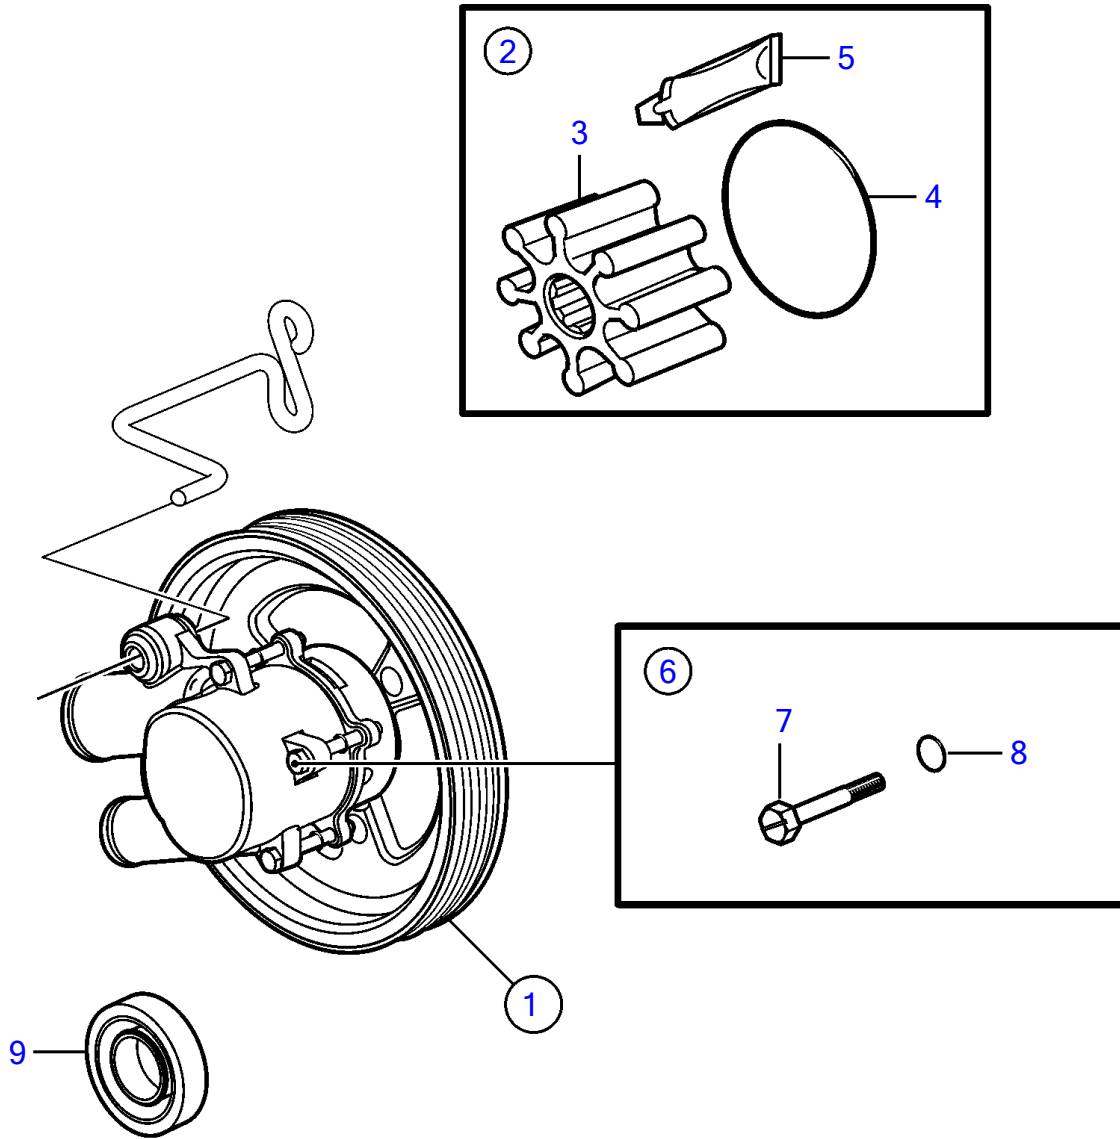

4.3GXIE-225-R

4.3GXIE-225-R

REF	PART NO.	QTY	DESCRIPTION	NOTES
1	21212799	1	Pump	
2	21213664	1	Impeller kit	replaces 3842786 for gas engines
3	21212794	1	• Impeller	
4	3858938	1	• O-ring	
5		1	• Lubricant, glycerin	Not sold separately
6	21951332	1	Screw kit	
7		4	• Screw	Not sold separately
8		4	• O-ring	Not sold separately
9	827247	1	Sealing ring	