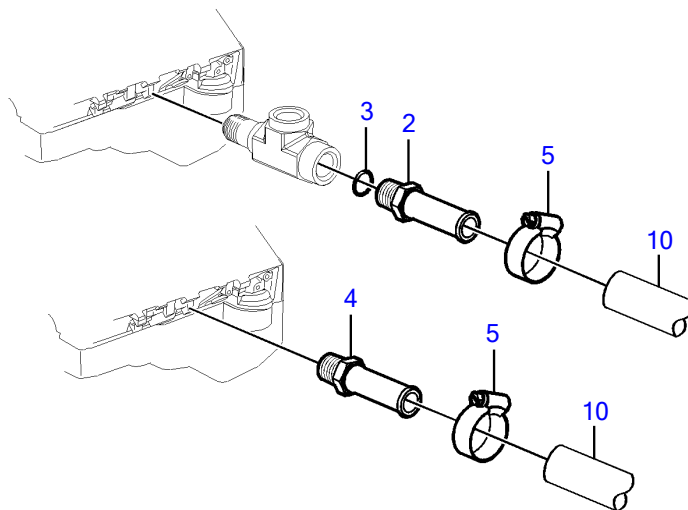

4.3GXIE-225-R

4.3GXIE-225-R

REF	PART NO.	QTY	DESCRIPTION	NOTES
1	21527832	1	Kit	Kit has other parts that are not used on this engine
2	40005443	1	• Nipple	7/16" - 14 unc
3	976970	1	• • O-ring	
4	856483	1	• Hose connection	1/4"-18 NPTF
5	3852602	4	• Hose clamp	
6	3818035	1	• Fitting	
7	3863068	1	• T-pipe	
8	3854978	2	• Hose clamp	
9	3860613	1	• T-nipple	
10		X	Hose, heater	Hose not supplied with kit.
11		X	Hose	Cut, Circulation pump to heat exchanger
12		X	Heat exchanger	
13		X	Expansion tank	