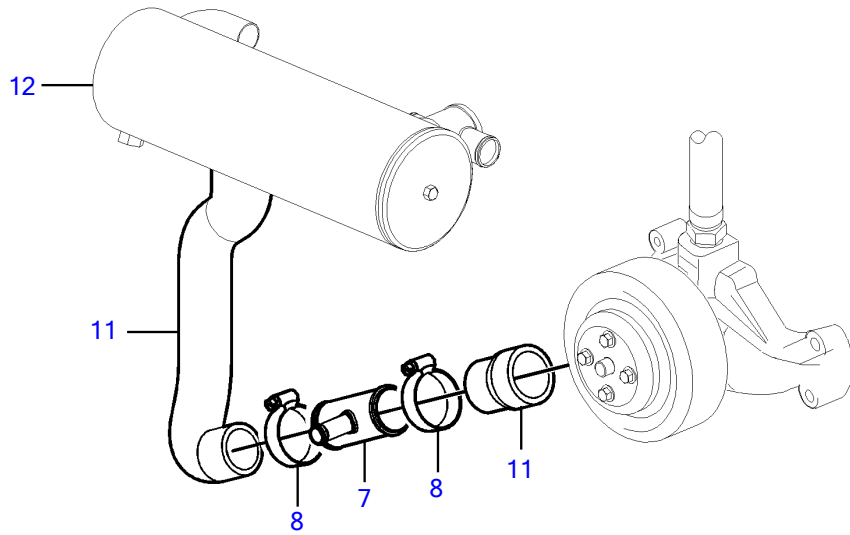

4.3GXIE-225-R

4.3GXIE-225-R

REF	PART NO.	QTY	DESCRIPTION	NOTES
1	21527832	1	Kit	Kit has other parts that are not used on this engine
2	40005443	1	• Nipple	7/16" - 14 unc
3	976970	1	• • O-ring	
4	856483	1	• Hose connection	1/4"-18 NPTF
5	3852602	4	• Hose clamp	
6	3818035	1	• Fitting	
7	3863068	1	• T-pipe	
8	3854978	2	• Hose clamp	
9	3860613	1	• T-nipple	
10		X	Hose, heater	Hose not supplied with kit.
11		X	Hose	Cut, Circulation pump to heat exchanger
12		X	Heat exchanger	
13		X	Expansion tank	