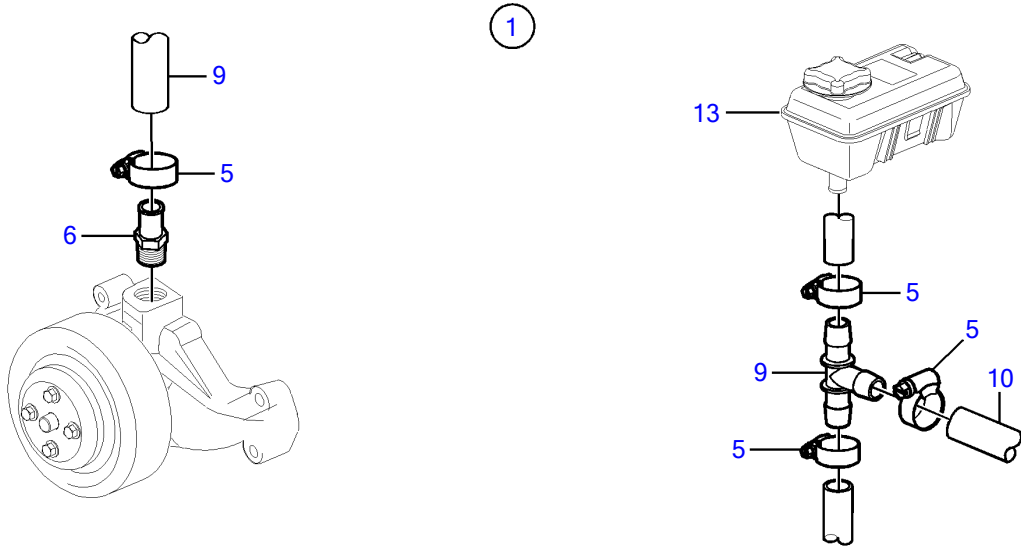

4.3GXIE-225-R

4.3GXIE-225-R

REF	PART NO.	QTY	DESCRIPTION	NOTES
1	21527832	1	Kit	Kit has other parts that are not used on this engine
2	40005443	1	• Nipple	7/16" - 14 unc
3	976970	1	• • O-ring	
4	856483	1	• Hose connection	1/4"-18 NPTF
5	3852602	4	• Hose clamp	
6	3818035	1	• Fitting	
7	3863068	1	• T-pipe	
8	3854978	2	• Hose clamp	
9	3860613	1	• T-nipple	
10		X	Hose, heater	Hose not supplied with kit.
11		X	Hose	Cut, Circulation pump to heat exchanger
12		X	Heat exchanger	
13		X	Expansion tank	