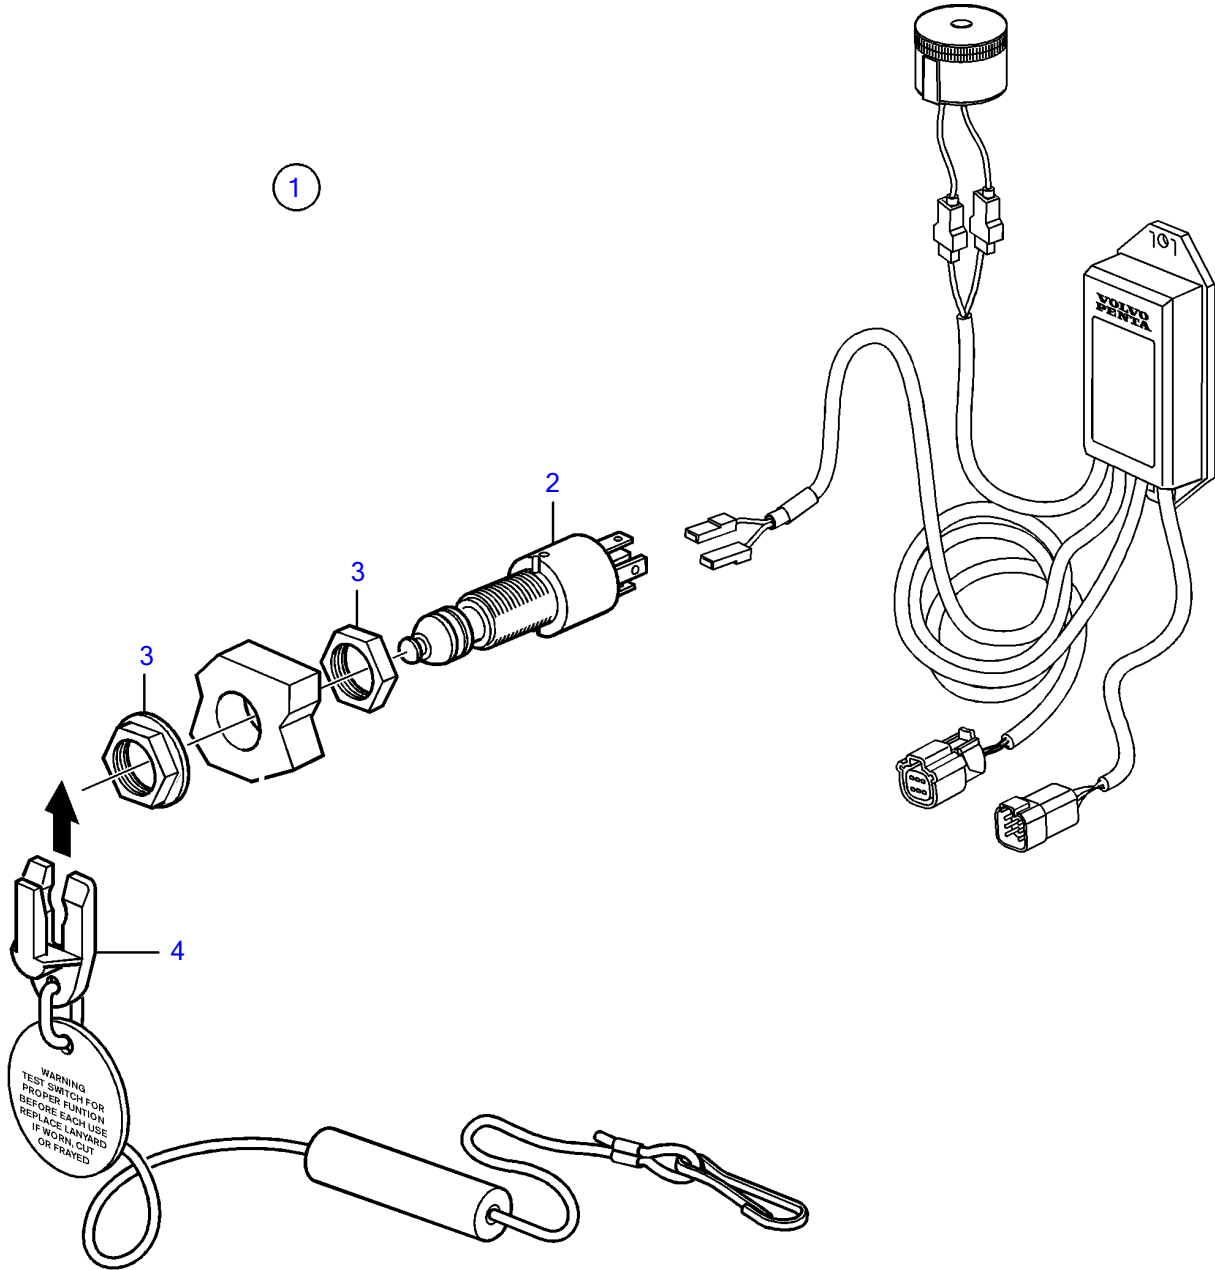

4.3GXIE-225-R

4.3GXIE-225-R

REF	PART NO.	QTY	DESCRIPTION	NOTES
1	21469024		Switch	
2	3817092	1	• Safety switch	Obsolete part
3		2	• Nut	Not sold separately
4	22027280	1	• Safety strap	