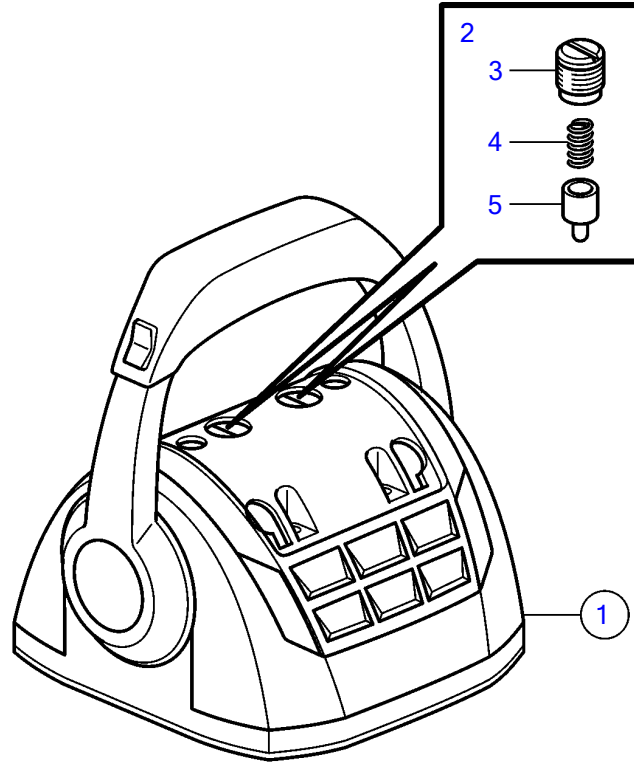

4.3GXIE-225-R

4.3GXIE-225-R

REF	PART NO.	QTY	DESCRIPTION	SEE SEC.	NOTES
1	21275308	1	Control lever		
	3586259	1	Software		Vodia-programming. This p/n can not be ordered, but will be used for invoicing.
	3586261	1	Software		Warehouse programming. This p/n can not be ordered, but will be used for invoicing.
2	21526920	1	• Spare parts kit, position sensor		
3		1	• • Tensioner		
4		1	• • Spring		
5		1	• • Pin		
6	21526948	1	• Kit, mounting bracket		
7	995042	4	• • Hex. socket screw		
8	994821	4	• • Hex. socket screw		
9	(21461704)	1	• • Bracket		Obsolete part
10		1	• • Gasket		
11	940275	4	• • Washer		
12	984456	4	• • Lock nut		
13	21527169	1	• Kit, plastic parts		
			• Bulletin P-44-5-25	P-44-5-25-EN	Spare part kits for EVC controls
14	(21461681)	1	• • Cover		Obsolete part
15		2	• • Handle		
16		2	• • Hub cap		
17	21461675	1	Cable holder		