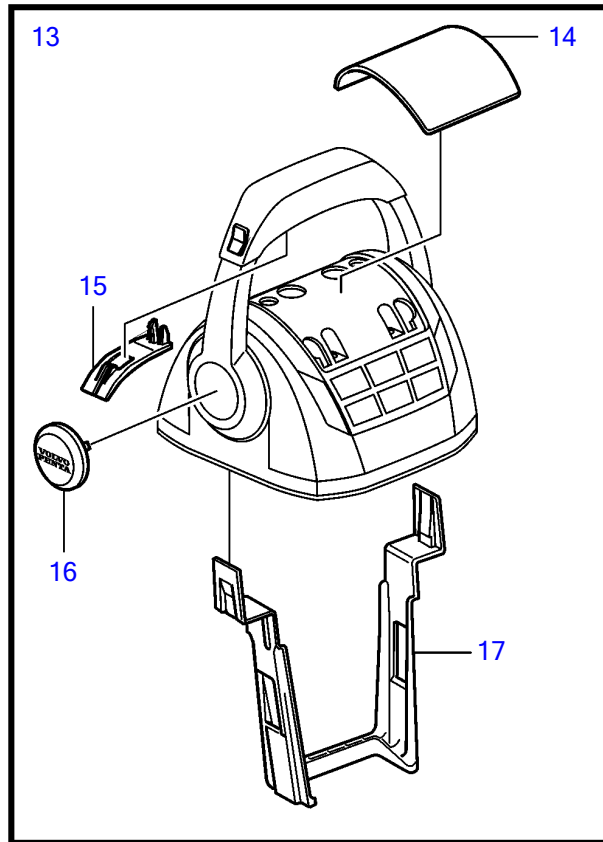

4.3GXIE-225-R

4.3GXIE-225-R

REF	PART NO.	QTY	DESCRIPTION	SEE SEC.	NOTES
1	21275308	1	Control lever		
	3586259	1	Software		Vodia-programming. This p/n can not be ordered, but will be used for invoicing.
	3586261	1	Software		Warehouse programming. This p/n can not be ordered, but will be used for invoicing.
2	21526920	1	• Spare parts kit, position sensor		
3		1	• • Tensioner		
4		1	• • Spring		
5		1	• • Pin		
6	21526948	1	• Kit, mounting bracket		
7	995042	4	• • Hex. socket screw		
8	994821	4	• • Hex. socket screw		
9	(21461704)	1	• • Bracket		Obsolete part
10		1	• • Gasket		
11	940275	4	• • Washer		
12	984456	4	• • Lock nut		
13	21527169	1	• Kit, plastic parts		
			• Bulletin P-44-5-25	P-44-5-25-EN	Spare part kits for EVC controls
14	(21461681)	1	• • Cover		Obsolete part
15		2	• • Handle		
16		2	• • Hub cap		
17	21461675	1	Cable holder		

47701918-27-36142

25283

Upd:2014-11-10

4.3GXIE-225-R

VOLVO
PENTA