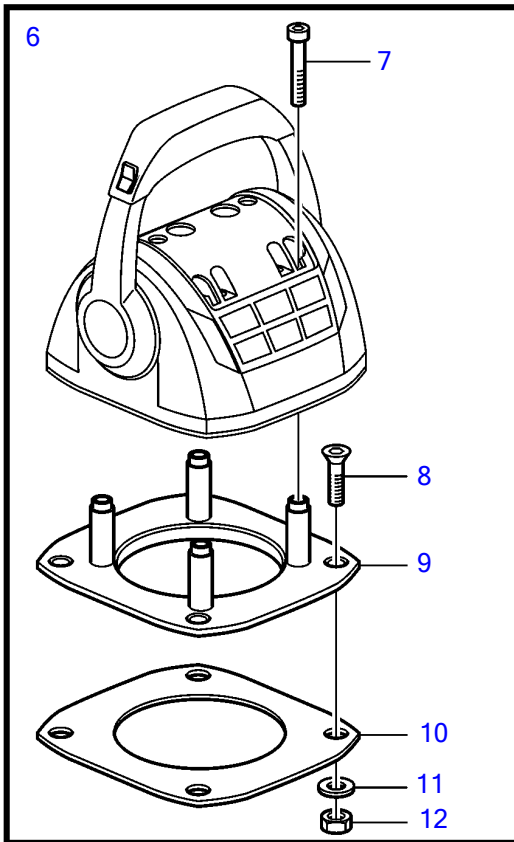

4.3GXIE-225-R

4.3GXIE-225-R

REF	PART NO.	QTY	DESCRIPTION	SEE SEC.	NOTES
1	21275308	1	Control lever		
	3586259	1	Software		Vodia-programming. This p/n can not be ordered, but will be used for invoicing.
	3586261	1	Software		Warehouse programming. This p/n can not be ordered, but will be used for invoicing.
2	21526920	1	• Spare parts kit, position sensor		
3		1	• • Tensioner		
4		1	• • Spring		
5		1	• • Pin		
6	21526948	1	• Kit, mounting bracket		
7	995042	4	• • Hex. socket screw		
8	994821	4	• • Hex. socket screw		
9	(21461704)	1	• • Bracket		Obsolete part
10		1	• • Gasket		
11	940275	4	• • Washer		
12	984456	4	• • Lock nut		
13	21527169	1	• Kit, plastic parts		
			• Bulletin P-44-5-25	P-44-5-25-EN	Spare part kits for EVC controls
14	(21461681)	1	• • Cover		Obsolete part
15		2	• • Handle		
16		2	• • Hub cap		
17	21461675	1	Cable holder		

47701918-27-36142

25283

Upd:2014-11-10

4.3GXIE-225-R

VOLVO
PENTA