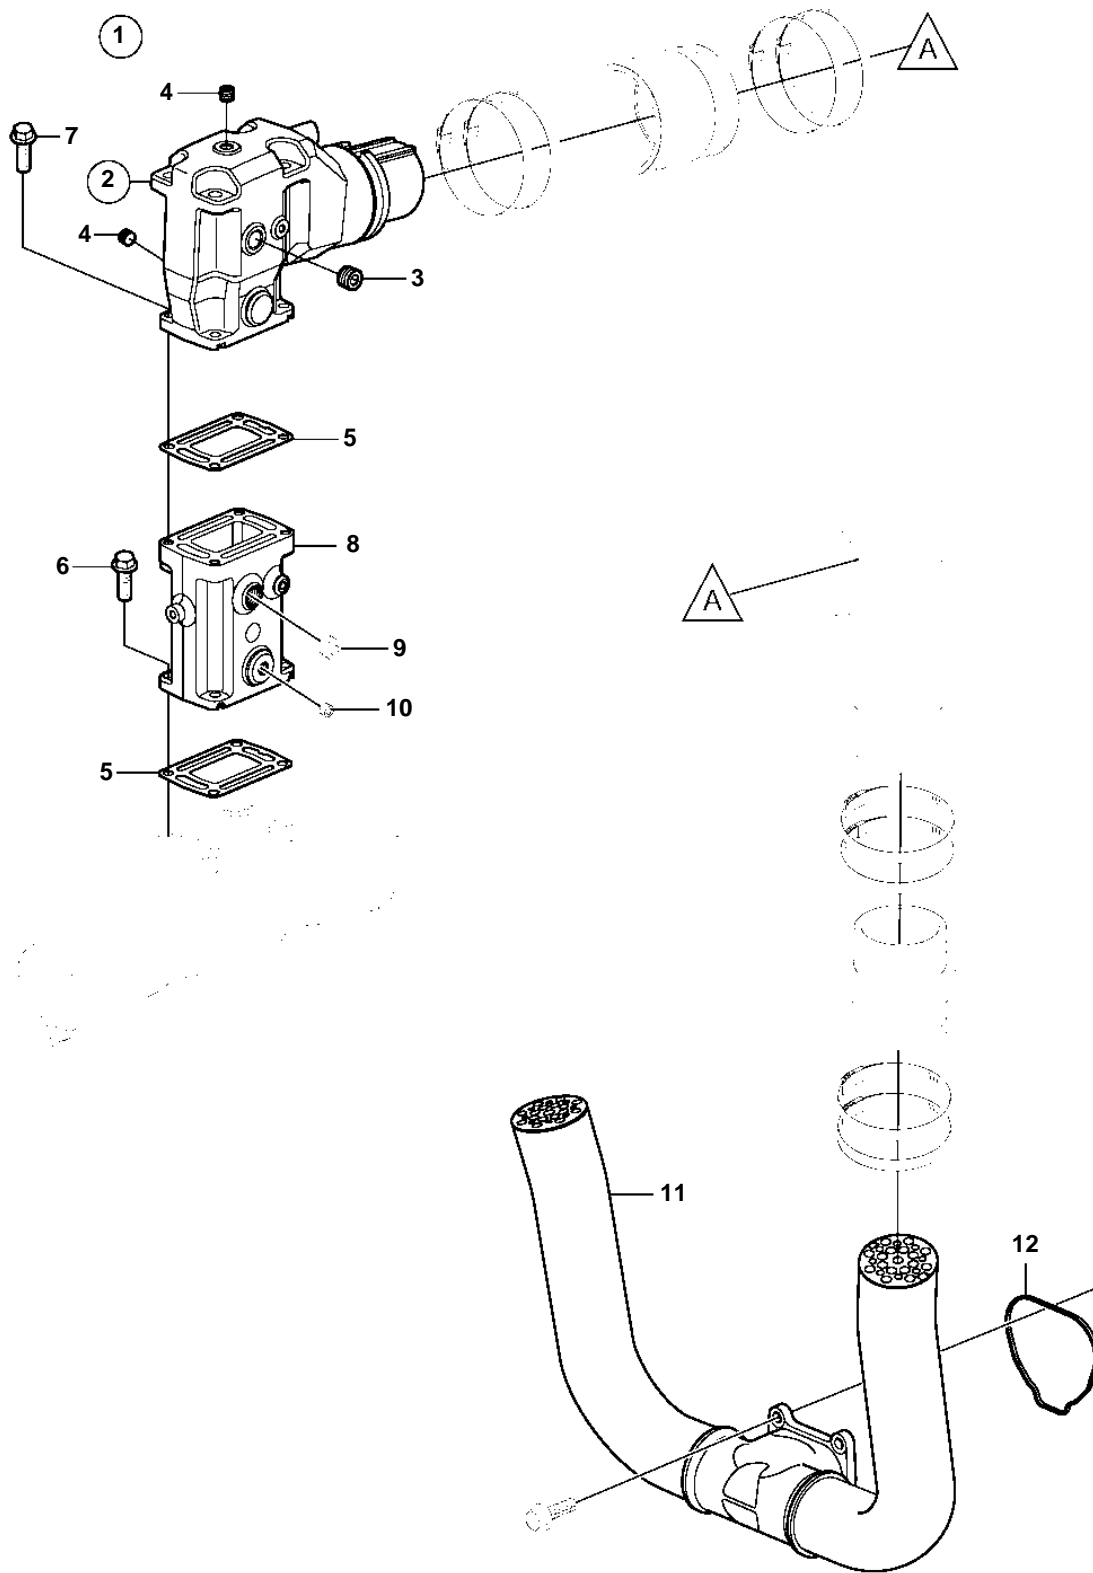

4.3GXi-J, 4.3GXi-JF

4.3GXi-J, 4.3GXi-JF

| REF | PART NO. | QTY | DESCRIPTION | SEE SEC. | NOTES |
|-----|----------|-----|------------------------|-------------|--|
| 1 | 40005141 | 1 | Kit | | See exhaust section for mounting parts |
| 2 | 3863061 | 2 | · Elbow | | |
| | | | · Bulletin P-25-1-5 | P-25-1-5-EN | Riser Extension Kit |
| | | | · Bulletin P-25-1-4 | P-25-1-4-EN | Tall Riser Options |
| 3 | 3850999 | 4 | · · Plug | | |
| 4 | 3850740 | 4 | · · Plug | | |
| 5 | 3863191 | 2 | · Kit | | |
| | | 4 | · · Gasket | | not sold separately |
| 6 | 3887488 | 8 | · Screw | | |
| 7 | 3887488 | 8 | · Screw | | |
| 8 | 3842853 | 2 | · Exhaust pipe extensi | | |
| | | | · Bulletin P-25-1-4 | P-25-1-4-EN | Tall Riser Options |
| 9 | 3850999 | 4 | · · Plug | | |
| 10 | 3850740 | 4 | · · Plug | | |
| 11 | 3888687 | 1 | · Exhaust pipe | | |
| 12 | 3841013 | 1 | · Gasket | | |