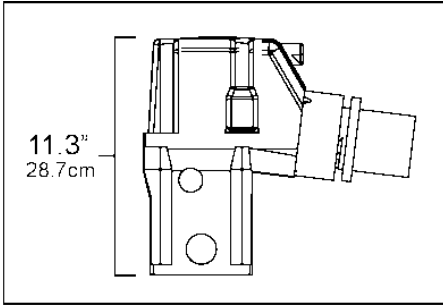

4.3GXi-J, 4.3GXi-JF

①

4.3GXi-J, 4.3GXi-JF

| REF | PART NO. | QTY | DESCRIPTION | SEE SEC. | NOTES |
|-----|----------|-----|---------------------|-------------|---------------------|
| 1 | 3888846 | 1 | Kit | | |
| 2 | 3862627 | 2 | · Elbow | | |
| | | | · Bulletin P-25-1-4 | P-25-1-4-EN | Tall Riser Options |
| 3 | 3850999 | 4 | · Plug | | |
| 4 | 3852830 | 8 | · Screw | | |
| 5 | 3852002 | 8 | · Spring washer | | |
| 6 | 980933 | 8 | · Washer | | |
| 7 | 3863191 | 1 | · Kit | | |
| | | 2 | · · Gasket | | not sold separately |
| 8 | 3888686 | 1 | · Exhaust pipe | | |
| 9 | 3841013 | 1 | · Gasket | | |
| 10 | 3888557 | 1 | Plug | | |