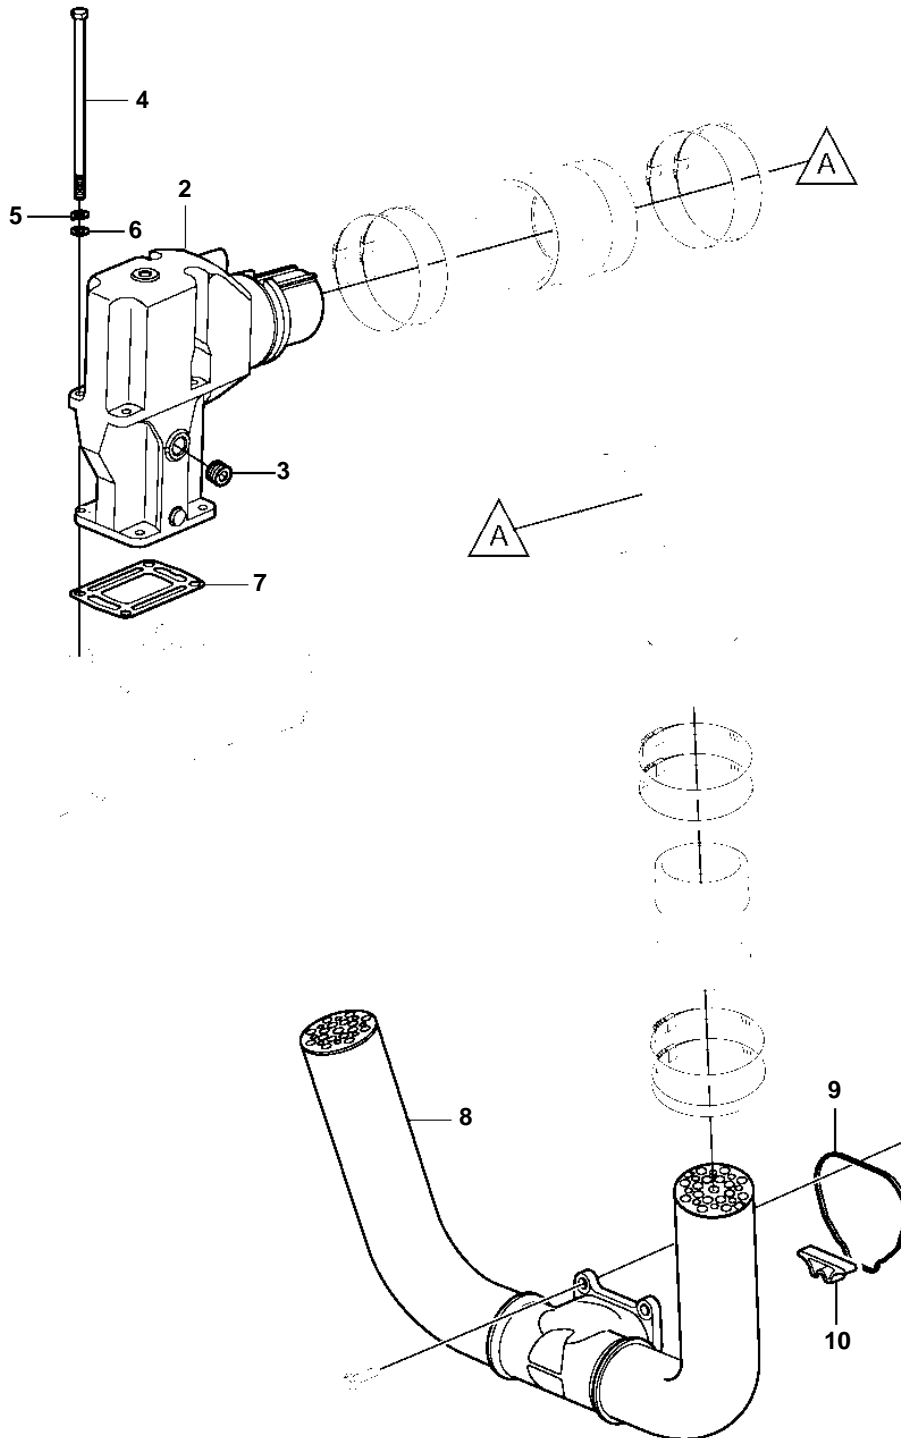

4.3GXi-J, 4.3GXi-JF

①

4.3GXi-J, 4.3GXi-JF

| REF | PART NO. | QTY | DESCRIPTION | SEE SEC. | NOTES |
|-----|----------|-----|---------------------|-------------|---------------------|
| 1 | 3888846 | 1 | Kit | | |
| 2 | 3862627 | 2 | · Elbow | | |
| | | | · Bulletin P-25-1-4 | P-25-1-4-EN | Tall Riser Options |
| 3 | 3850999 | 4 | · Plug | | |
| 4 | 3852830 | 8 | · Screw | | |
| 5 | 3852002 | 8 | · Spring washer | | |
| 6 | 980933 | 8 | · Washer | | |
| 7 | 3863191 | 1 | · Kit | | |
| | | 2 | · · Gasket | | not sold separately |
| 8 | 3888686 | 1 | · Exhaust pipe | | |
| 9 | 3841013 | 1 | · Gasket | | |
| 10 | 3888557 | 1 | Plug | | |