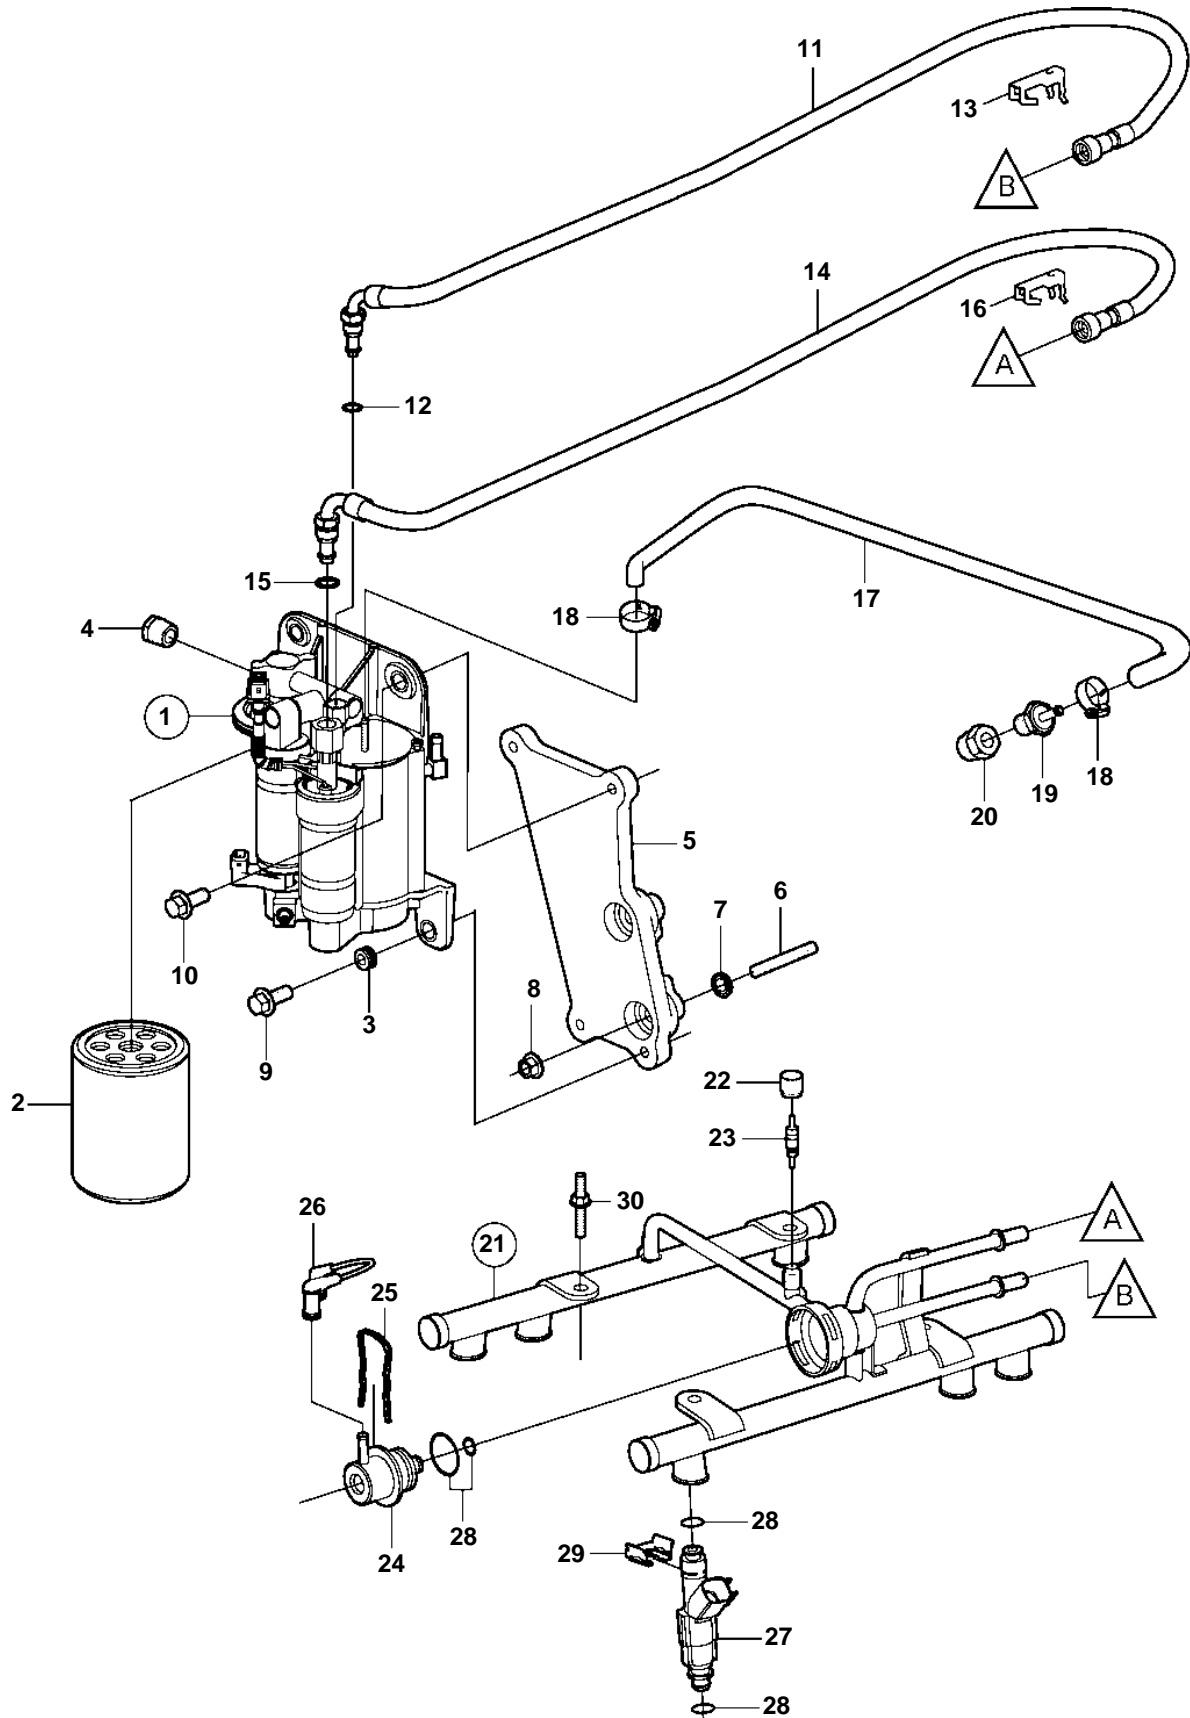

4.3GXi-J, 4.3GXi-JF, 4.3OSi-J, 4.3OSi-JF

4.3GXi-J, 4.3GXi-JF, 4.3OSi-J, 4.3OSi-JF

REF	PART NO.	QTY	DESCRIPTION	NOTES
1	3594444	1	Fuel pump	
	3588865	1	· Fuel pump kit	High pressure fuel pump
2	3847644	1	· Filter	
3	3861396	4	· Rubber bushing	
4	3857816	1	Bushing	
5	3861031	1	Bracket	
6	3860928	2	Stud	
7	3860538	2	Nut, speed	
8	3853404	2	Nut	
9	982702	2	Flange screw	
10	982702	2	Flange screw	Sea water cooling
	946472	2	Flange screw	Fresh water cooling
11	3862635	1	Fuel pipe	
12	3850424	1	· O-ring	
13	3887198	1	Locking clip	
14	3862634	1	Fuel hose	
15	3850423	1	· O-ring	
16	3887195	1	Locking clip	
17	3807072	1	Kit	
18	3860413	2	Hose clamp	
19	3860290	1	Nipple	
20	3861926	1	Tube fitting	
21			Rail	Part not sold
22	3858972	1	Cardboard tube	
23	3858971	1	Valve	
24	3858967	1	Fuel press regulator	
25	3858968	1	Clip	
26	3858974	1	Hose	
27	21141691	6	Injector	
28	3858981	1	O-ring	Includes 16 o-rings for injectors and 2 o-rings for pressure regulator.
29	3858970	6	Retainer	
30	3858973	4	Bolt	