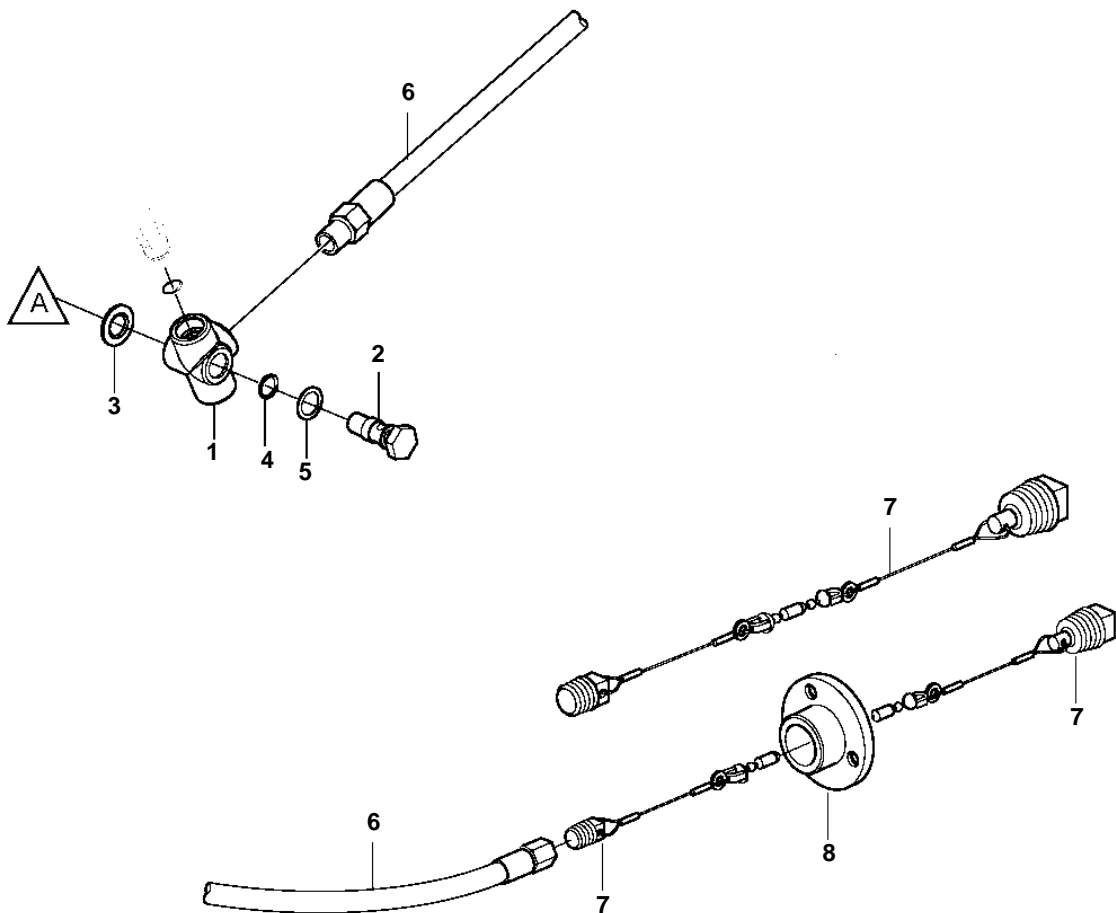

4.3GXi-J, 4.3GXi-JF, 4.3OSi-J, 4.3OSi-JF

23358

4.3GXi-J, 4.3GXi-JF, 4.3OSi-J, 4.3OSi-JF

REF	PART NO.	QTY	DESCRIPTION
1	3587787	1	Fitting
2	888958	1	Retainer
3	3851981	1	Washer
4	3853674	1	O-ring
5	3852007	1	Washer
6	888964	1	Hose assembly
7	888972	1	Lock spring
8	888970	1	Fitting