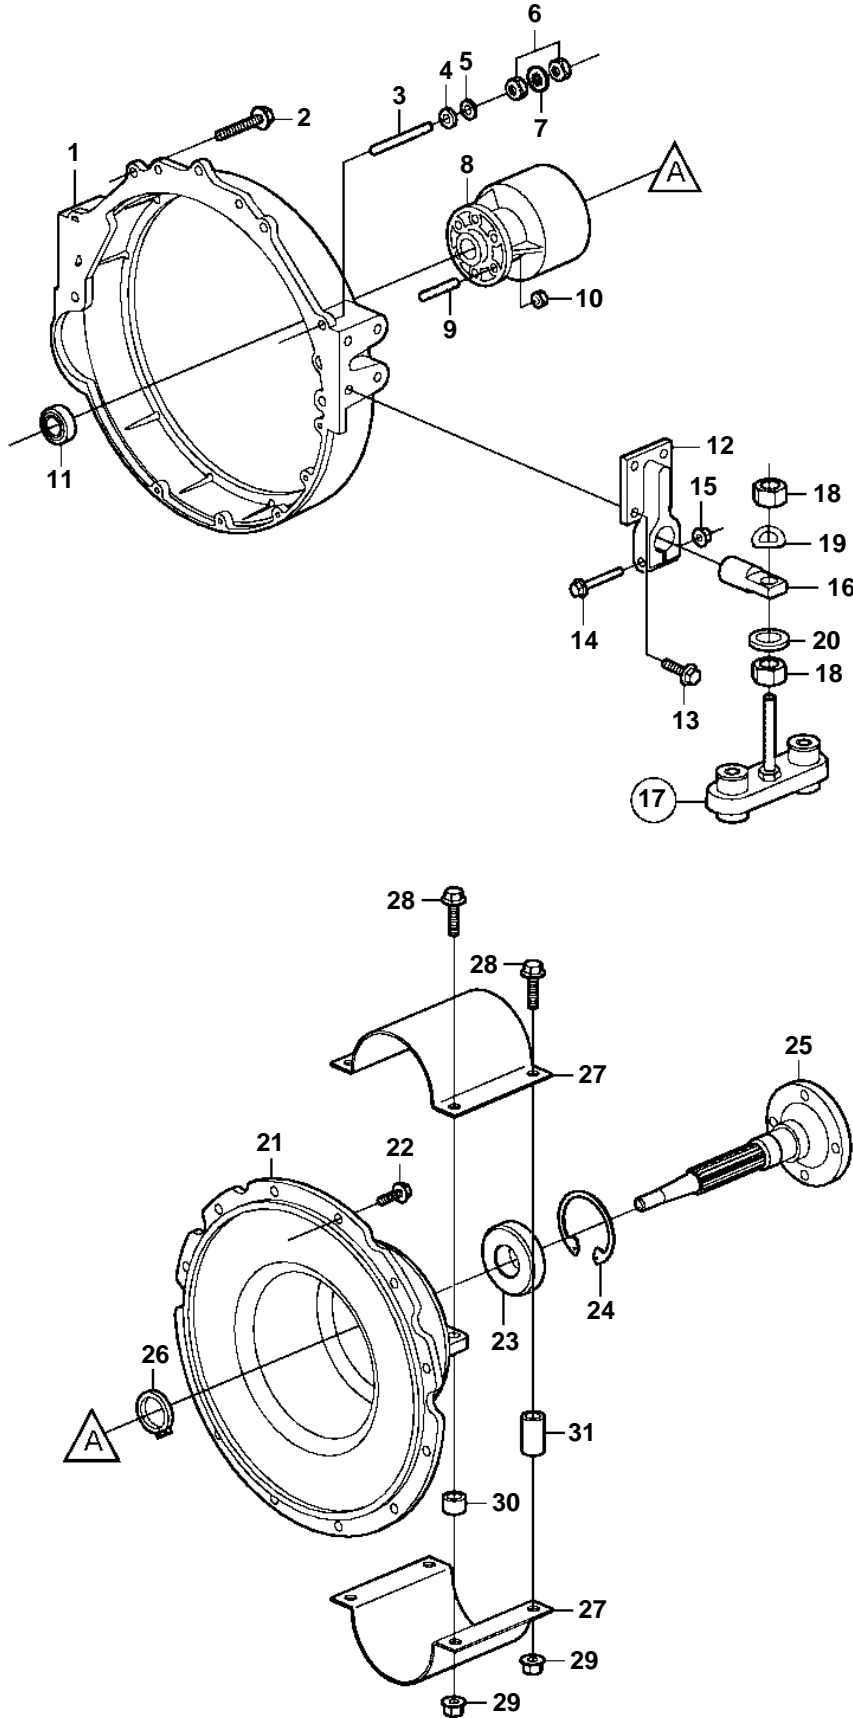

4.3GXi-J, 4.3GXi-JF, 4.3OSi-J, 4.3OSi-JF

4.3GXi-J, 4.3GXi-JF, 4.3OSi-J, 4.3OSi-JF

REF	PART NO.	QTY	DESCRIPTION	NOTES
1	3851722	1	Flywheel housing	
2	947790	4	Flange screw	
3	3862493	2	Stud	
4	980933	2	Washer	
5	3852046	2	Spring washer	
6	971074	6	Hexagon nut	
7	982679	4	Toothed washer	
8	3858437	1	Rubber coupling	
9	3853274	6	Stud	
10	3853273	6	Nut	
11	3858846	1	Bearing	
12		2	Bracket	Part not sold
13	965187	8	Flange screw	
14	965222	2	Flange screw	
15	971098	2	Flange lock nut	
16		2	Stub axle	Part not sold
17	3807621	2	Anchorage	
18	955860	4	Hexagon nut	
19	941914	2	Spring washer	
20	955902	2	Washer	
21	3851727	1	Bearing housing	
22	946752	11	Flange screw	
23	181877	1	Ball bearing	
24	914540	1	Snap ring	
25	3851724	1	Adapter kit	
26	914465	1	Snap ring	
27		2	Cover	Part not sold
28	948039	4	Flange screw	L=65mm
29	977938	4	Flange lock nut	
30	983740	8	Spacer sleeve	L=10mm
31	983741	4	Spacer sleeve	L=33mm