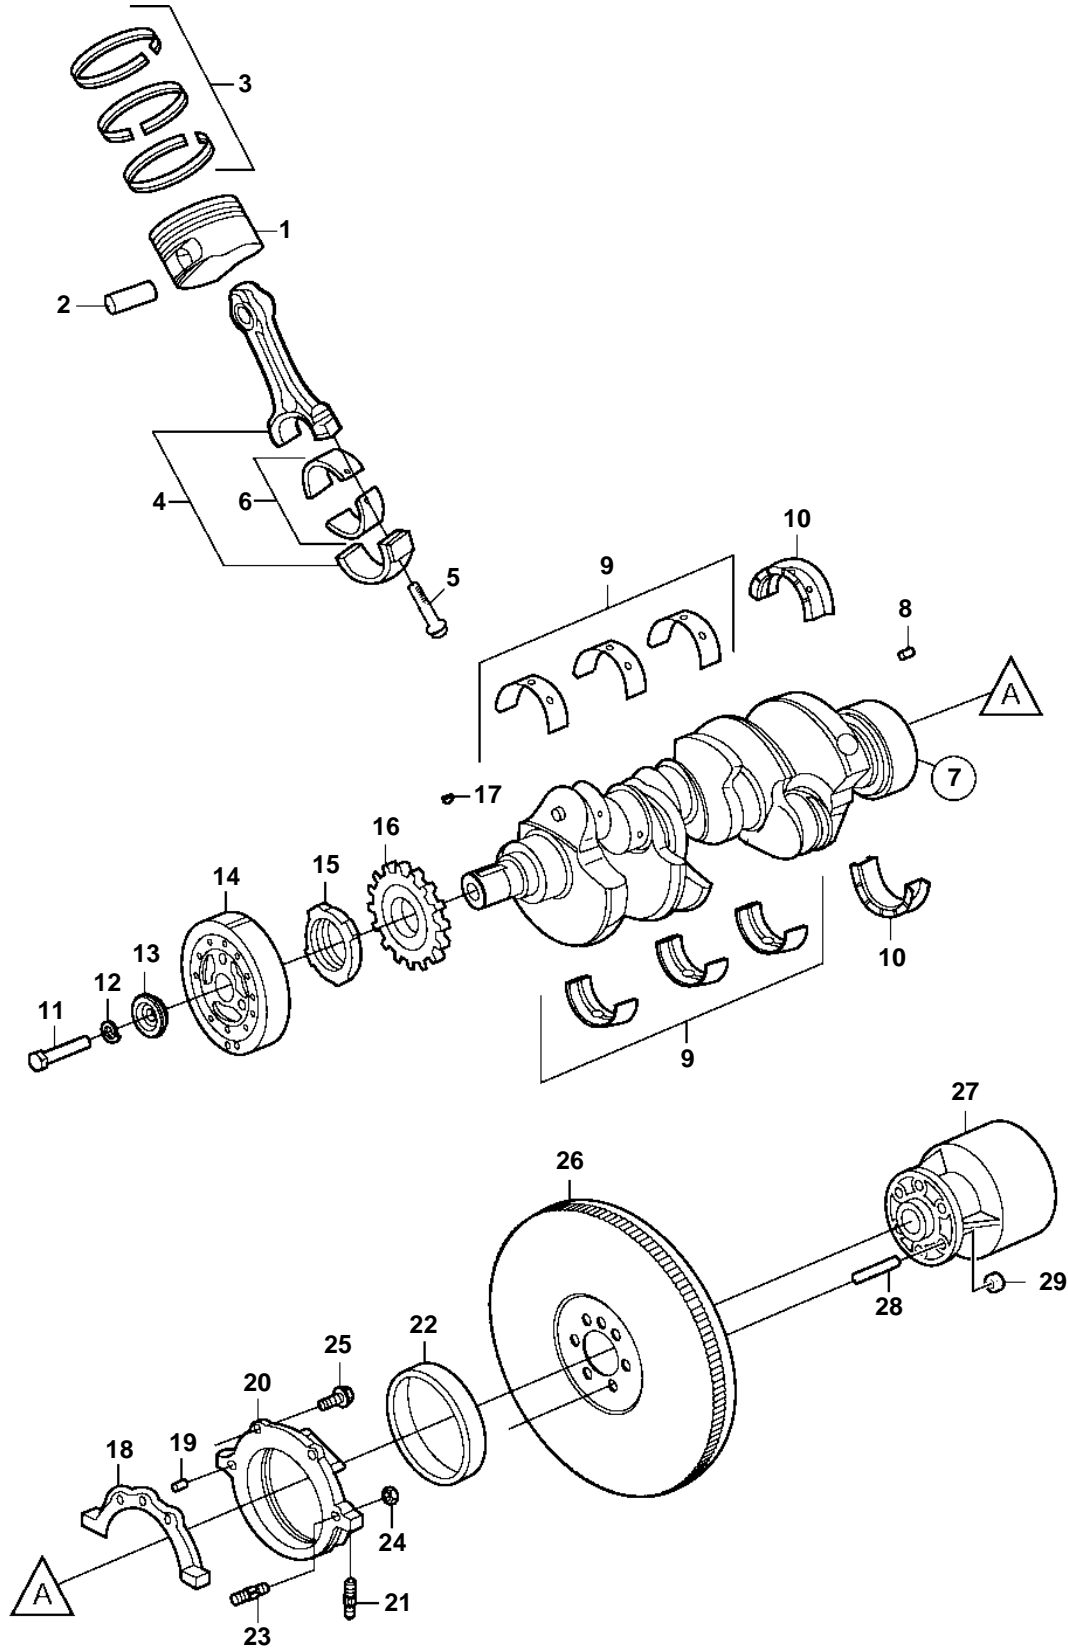

4.3GXi-J, 4.3GXi-JF, 4.3OSi-J, 4.3OSi-JF

4.3GXi-J, 4.3GXi-JF, 4.3OSi-J, 4.3OSi-JF

REF	PART NO.	QTY	DESCRIPTION	NOTES
1	21179952	6	Piston	Standard
2		6	• Pin	not sold separately
3	21179959	6	Piston ring kit	Standard
4	21179974	6	Connecting rod	
5		12	Screw	Part not sold
6	21179992	6	Bearing kit	Standard
7	3858693	1	Crankshaft	
8	21180043	1	• Pin	
9	21180021	3	Main bearing kit	Standard
10	21180054	1	Bearing kit	Standard
11	949518	1	Hexagon screw	
12	3852046	1	Spring washer	
13	3858177	1	Washer	
14	3859022	1	Vibration damper	
15	21124850	1	Ring	
16		1	Gear	not sold separately
17	3859024	2	Woodruff key	
18	3852656	1	Gasket	
19	3856140	1	Pin	
20	3858695	1	Housing	
21	3857718	2	• Stud	
22	3858698	1	• Sealing	
23	3859027	1	Stud	
24	3853206	1	Nut	
25	3853203	2	Bolt	L=.875" (22.2mm)
	3853204	1	Bolt	L=1.75" (44.5mm)
26	3858694	1	Flywheel	
	3855970	1	• Gear	
27	3858437	1	Rubber coupling	
28	3853274	6	Stud	
29	3853273	6	Nut	