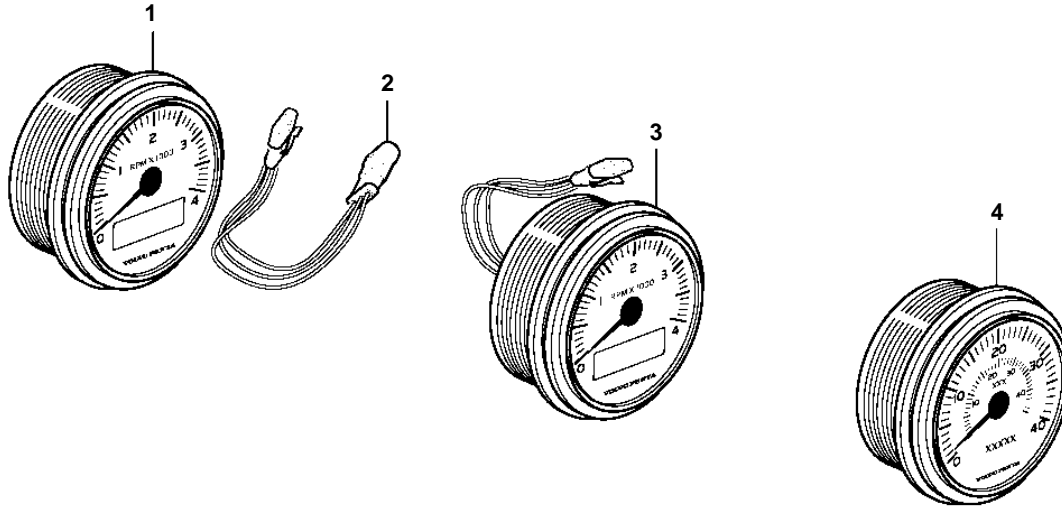

## 4.3GXi-J, 4.3GXi-JF, 4.3OSi-J, 4.3OSi-JF

REF	PART NO.	QTY	DESCRIPTION	SEE SEC.	NOTES
1	3885696	1	Tachometer		6000 RPM, Black
	21234541	1	Tachometer		6000 RPM, Black
	3885697	1	Tachometer		6000 RPM, White
	21234537	1	Tachometer		6000 RPM, White
2	3884843	1	· Wiring harness		
3	3847841	1	Tachometer kit		6000 RPM, Black
			· Bulletin P-36-9-3	P-36-9-3-EN	New products in the EVC family
3	21234545	1	Tachometer kit		6000 RPM, Black
	3847844	1	Tachometer kit		6000 RPM, White
			· Bulletin P-36-9-3	P-36-9-3-EN	New products in the EVC family
3	21234544	1	Tachometer kit		6000 RPM, White
4	874930	1	Speedometer		White 0-40 Knots, 0-45 MPH
	874917	1	Speedometer		Black 0-40 Knots, 0-45 MPH
	881650	1	Speedometer		White 0-60 Knots, 0-70 MPH
	881645	1	Speedometer		Black 0-60 Knots, 0-70 MPH
	3807508	1	Speedometer		Black, 0-45 MPH
	3807510	1	Speedometer		Black, 0-70 MPH
		1	Speedometer		White, 0-45 MPH, part no longer sold
	3807513	1	Speedometer		White, 0-70 MPH
	3595249	1	Speedometer		Unit neutral, D=110mm, White 0-40 Knots, replaced by next part number
			· Bulletin P-36-9-3	P-36-9-3-EN	New products in the EVC family
4	21265103		Speedometer		Unit neutral, D=110mm, White 0-40 Knots
	3595253	1	Speedometer		Unit neutral, D=110mm, White 0-60 Knots, replaced by next part number
			· Bulletin P-36-9-3	P-36-9-3-EN	New products in the EVC family
4	21265105	1	Speedometer		Unit neutral, D=110mm, White 0-60 Knots
	3595246	1	Speedometer		Unit neutral, D=110mm, Black 0-40 Knots, replaced by next part number
			· Bulletin P-36-9-3	P-36-9-3-EN	New products in the EVC family
4	21265101	1	Speedometer		Unit neutral, D=110mm, Black 0-40 Knots
	3595250	1	Speedometer		Unit neutral, D=110mm, Black 0-60 Knots, replaced by next part number
			· Bulletin P-36-9-3	P-36-9-3-EN	New products in the EVC family
4	21265104	1	Speedometer		Unit neutral, D=110mm, Black 0-60 Knots
5	874708	1	Mounting kit		Black
6	874449	1	· Attaching ring		
7	874706	1	· Gasket		
8	874447	1	· Ring		
9	3847888	1	Mounting kit		Black
			· Bulletin P-36-9-3	P-36-9-3-EN	New products in the EVC family
10	3884098	1	· Attaching ring		
11	3884103	1	· Gasket		
12	3847887	1	· Ring		
13	874732	1	Mounting kit		Chrome
14	874449	1	· Attaching ring		
15	874706	1	· Gasket		
16	874730	1	· Ring		
17	3885216	1	Mounting kit		Chrome
			· Bulletin P-36-9-3	P-36-9-3-EN	New products in the EVC family
18	3884098	1	· Attaching ring		
19	3884103	1	· Gasket		
20	3884096	1	· Ring		
21	881612	1	Brace kit		Black
22	881610	2	· Nut		
23	881608	1	· Brace		
24	881609	2	· Stud		
25	874706	1	· Gasket		
26	874447	1	· Ring		
27	881614	1	Brace kit		Chrome
28	881610	2	· Nut		
29	881608	1	· Brace		
30	881609	2	· Stud		
31	874706	1	· Gasket		
32	874730	1	· Ring		
33	3886791	1	X-ring		For flush mounting.
			· Bulletin P-36-9-3	P-36-9-3-EN	New products in the EVC family