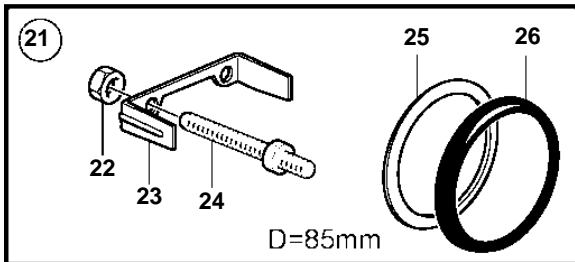

## 4.3GXi-J, 4.3GXi-JF, 4.3OSi-J, 4.3OSi-JF

REF	PART NO.	QTY	DESCRIPTION	SEE SEC.	NOTES
1	3885696	1	Tachometer		6000 RPM, Black
	21234541	1	Tachometer		6000 RPM, Black
	3885697	1	Tachometer		6000 RPM, White
	21234537	1	Tachometer		6000 RPM, White
2	3884843	1	· Wiring harness		
3	3847841	1	Tachometer kit		6000 RPM, Black
			· Bulletin P-36-9-3	P-36-9-3-EN	New products in the EVC family
3	21234545	1	Tachometer kit		6000 RPM, Black
	3847844	1	Tachometer kit		6000 RPM, White
			· Bulletin P-36-9-3	P-36-9-3-EN	New products in the EVC family
3	21234544	1	Tachometer kit		6000 RPM, White
4	874930	1	Speedometer		White 0-40 Knots, 0-45 MPH
	874917	1	Speedometer		Black 0-40 Knots, 0-45 MPH
	881650	1	Speedometer		White 0-60 Knots, 0-70 MPH
	881645	1	Speedometer		Black 0-60 Knots, 0-70 MPH
	3807508	1	Speedometer		Black, 0-45 MPH
	3807510	1	Speedometer		Black, 0-70 MPH
		1	Speedometer		White, 0-45 MPH, part no longer sold
	3807513	1	Speedometer		White, 0-70 MPH
	3595249	1	Speedometer		Unit neutral, D=110mm, White 0-40 Knots, replaced by next part number
			· Bulletin P-36-9-3	P-36-9-3-EN	New products in the EVC family
4	21265103		Speedometer		Unit neutral, D=110mm, White 0-40 Knots
	3595253	1	Speedometer		Unit neutral, D=110mm, White 0-60 Knots, replaced by next part number
			· Bulletin P-36-9-3	P-36-9-3-EN	New products in the EVC family
4	21265105	1	Speedometer		Unit neutral, D=110mm, White 0-60 Knots
	3595246	1	Speedometer		Unit neutral, D=110mm, Black 0-40 Knots, replaced by next part number
			· Bulletin P-36-9-3	P-36-9-3-EN	New products in the EVC family
4	21265101	1	Speedometer		Unit neutral, D=110mm, Black 0-40 Knots
	3595250	1	Speedometer		Unit neutral, D=110mm, Black 0-60 Knots, replaced by next part number
			· Bulletin P-36-9-3	P-36-9-3-EN	New products in the EVC family
4	21265104	1	Speedometer		Unit neutral, D=110mm, Black 0-60 Knots
5	874708	1	Mounting kit		Black
6	874449	1	· Attaching ring		
7	874706	1	· Gasket		
8	874447	1	· Ring		
9	3847888	1	Mounting kit		Black
			· Bulletin P-36-9-3	P-36-9-3-EN	New products in the EVC family
10	3884098	1	· Attaching ring		
11	3884103	1	· Gasket		
12	3847887	1	· Ring		
13	874732	1	Mounting kit		Chrome
14	874449	1	· Attaching ring		
15	874706	1	· Gasket		
16	874730	1	· Ring		
17	3885216	1	Mounting kit		Chrome
			· Bulletin P-36-9-3	P-36-9-3-EN	New products in the EVC family
18	3884098	1	· Attaching ring		
19	3884103	1	· Gasket		
20	3884096	1	· Ring		
21	881612	1	Brace kit		Black
22	881610	2	· Nut		
23	881608	1	· Brace		
24	881609	2	· Stud		
25	874706	1	· Gasket		
26	874447	1	· Ring		
27	881614	1	Brace kit		Chrome
28	881610	2	· Nut		
29	881608	1	· Brace		
30	881609	2	· Stud		
31	874706	1	· Gasket		
32	874730	1	· Ring		
33	3886791	1	X-ring		For flush mounting.
			· Bulletin P-36-9-3	P-36-9-3-EN	New products in the EVC family