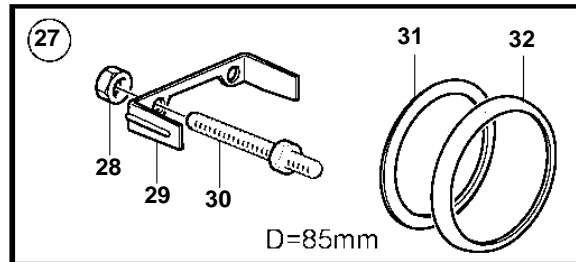

## 4.3GXi-J, 4.3GXi-JF, 4.3OSi-J, 4.3OSi-JF

REF	PART NO.	QTY	DESCRIPTION	SEE SEC.	NOTES
1	3885696	1	Tachometer		6000 RPM, Black
	21234541	1	Tachometer		6000 RPM, Black
	3885697	1	Tachometer		6000 RPM, White
	21234537	1	Tachometer		6000 RPM, White
2	3884843	1	· Wiring harness		
3	3847841	1	Tachometer kit		6000 RPM, Black
			· Bulletin P-36-9-3	P-36-9-3-EN	New products in the EVC family
3	21234545	1	Tachometer kit		6000 RPM, Black
	3847844	1	Tachometer kit		6000 RPM, White
			· Bulletin P-36-9-3	P-36-9-3-EN	New products in the EVC family
3	21234544	1	Tachometer kit		6000 RPM, White
4	874930	1	Speedometer		White 0-40 Knots, 0-45 MPH
	874917	1	Speedometer		Black 0-40 Knots, 0-45 MPH
	881650	1	Speedometer		White 0-60 Knots, 0-70 MPH
	881645	1	Speedometer		Black 0-60 Knots, 0-70 MPH
	3807508	1	Speedometer		Black, 0-45 MPH
	3807510	1	Speedometer		Black, 0-70 MPH
		1	Speedometer		White, 0-45 MPH, part no longer sold
	3807513	1	Speedometer		White, 0-70 MPH
	3595249	1	Speedometer		Unit neutral, D=110mm, White 0-40 Knots, replaced by next part number
			· Bulletin P-36-9-3	P-36-9-3-EN	New products in the EVC family
4	21265103		Speedometer		Unit neutral, D=110mm, White 0-40 Knots
	3595253	1	Speedometer		Unit neutral, D=110mm, White 0-60 Knots, replaced by next part number
			· Bulletin P-36-9-3	P-36-9-3-EN	New products in the EVC family
4	21265105	1	Speedometer		Unit neutral, D=110mm, White 0-60 Knots
	3595246	1	Speedometer		Unit neutral, D=110mm, Black 0-40 Knots, replaced by next part number
			· Bulletin P-36-9-3	P-36-9-3-EN	New products in the EVC family
4	21265101	1	Speedometer		Unit neutral, D=110mm, Black 0-40 Knots
	3595250	1	Speedometer		Unit neutral, D=110mm, Black 0-60 Knots, replaced by next part number
			· Bulletin P-36-9-3	P-36-9-3-EN	New products in the EVC family
4	21265104	1	Speedometer		Unit neutral, D=110mm, Black 0-60 Knots
5	874708	1	Mounting kit		Black
6	874449	1	· Attaching ring		
7	874706	1	· Gasket		
8	874447	1	· Ring		
9	3847888	1	Mounting kit		Black
			· Bulletin P-36-9-3	P-36-9-3-EN	New products in the EVC family
10	3884098	1	· Attaching ring		
11	3884103	1	· Gasket		
12	3847887	1	· Ring		
13	874732	1	Mounting kit		Chrome
14	874449	1	· Attaching ring		
15	874706	1	· Gasket		
16	874730	1	· Ring		
17	3885216	1	Mounting kit		Chrome
			· Bulletin P-36-9-3	P-36-9-3-EN	New products in the EVC family
18	3884098	1	· Attaching ring		
19	3884103	1	· Gasket		
20	3884096	1	· Ring		
21	881612	1	Brace kit		Black
22	881610	2	· Nut		
23	881608	1	· Brace		
24	881609	2	· Stud		
25	874706	1	· Gasket		
26	874447	1	· Ring		
27	881614	1	Brace kit		Chrome
28	881610	2	· Nut		
29	881608	1	· Brace		
30	881609	2	· Stud		
31	874706	1	· Gasket		
32	874730	1	· Ring		
33	3886791	1	X-ring		For flush mounting.
			· Bulletin P-36-9-3	P-36-9-3-EN	New products in the EVC family