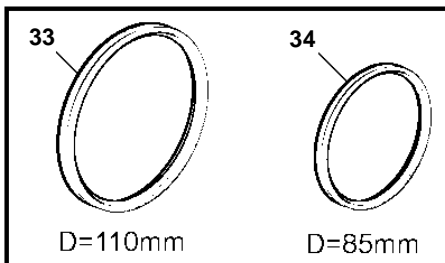

## 4.3GXi-J, 4.3GXi-JF, 4.3OSi-J, 4.3OSi-JF

REF	PART NO.	QTY	DESCRIPTION	SEE SEC.	NOTES
1	3885696	1	Tachometer		6000 RPM, Black
	21234541	1	Tachometer		6000 RPM, Black
	3885697	1	Tachometer		6000 RPM, White
	21234537	1	Tachometer		6000 RPM, White
2	3884843	1	· Wiring harness		
3	3847841	1	Tachometer kit		6000 RPM, Black
			· Bulletin P-36-9-3	P-36-9-3-EN	New products in the EVC family
3	21234545	1	Tachometer kit		6000 RPM, Black
	3847844	1	Tachometer kit		6000 RPM, White
			· Bulletin P-36-9-3	P-36-9-3-EN	New products in the EVC family
3	21234544	1	Tachometer kit		6000 RPM, White
4	874930	1	Speedometer		White 0-40 Knots, 0-45 MPH
	874917	1	Speedometer		Black 0-40 Knots, 0-45 MPH
	881650	1	Speedometer		White 0-60 Knots, 0-70 MPH
	881645	1	Speedometer		Black 0-60 Knots, 0-70 MPH
	3807508	1	Speedometer		Black, 0-45 MPH
	3807510	1	Speedometer		Black, 0-70 MPH
		1	Speedometer		White, 0-45 MPH, part no longer sold
	3807513	1	Speedometer		White, 0-70 MPH
	3595249	1	Speedometer		Unit neutral, D=110mm, White 0-40 Knots, replaced by next part number
			· Bulletin P-36-9-3	P-36-9-3-EN	New products in the EVC family
4	21265103		Speedometer		Unit neutral, D=110mm, White 0-40 Knots
	3595253	1	Speedometer		Unit neutral, D=110mm, White 0-60 Knots, replaced by next part number
			· Bulletin P-36-9-3	P-36-9-3-EN	New products in the EVC family
4	21265105	1	Speedometer		Unit neutral, D=110mm, White 0-60 Knots
	3595246	1	Speedometer		Unit neutral, D=110mm, Black 0-40 Knots, replaced by next part number
			· Bulletin P-36-9-3	P-36-9-3-EN	New products in the EVC family
4	21265101	1	Speedometer		Unit neutral, D=110mm, Black 0-40 Knots
	3595250	1	Speedometer		Unit neutral, D=110mm, Black 0-60 Knots, replaced by next part number
			· Bulletin P-36-9-3	P-36-9-3-EN	New products in the EVC family
4	21265104	1	Speedometer		Unit neutral, D=110mm, Black 0-60 Knots
5	874708	1	Mounting kit		Black
6	874449	1	· Attaching ring		
7	874706	1	· Gasket		
8	874447	1	· Ring		
9	3847888	1	Mounting kit		Black
			· Bulletin P-36-9-3	P-36-9-3-EN	New products in the EVC family
10	3884098	1	· Attaching ring		
11	3884103	1	· Gasket		
12	3847887	1	· Ring		
13	874732	1	Mounting kit		Chrome
14	874449	1	· Attaching ring		
15	874706	1	· Gasket		
16	874730	1	· Ring		
17	3885216	1	Mounting kit		Chrome
			· Bulletin P-36-9-3	P-36-9-3-EN	New products in the EVC family
18	3884098	1	· Attaching ring		
19	3884103	1	· Gasket		
20	3884096	1	· Ring		
21	881612	1	Brace kit		Black
22	881610	2	· Nut		
23	881608	1	· Brace		
24	881609	2	· Stud		
25	874706	1	· Gasket		
26	874447	1	· Ring		
27	881614	1	Brace kit		Chrome
28	881610	2	· Nut		
29	881608	1	· Brace		
30	881609	2	· Stud		
31	874706	1	· Gasket		
32	874730	1	· Ring		
33	3886791	1	X-ring		For flush mounting.
			· Bulletin P-36-9-3	P-36-9-3-EN	New products in the EVC family