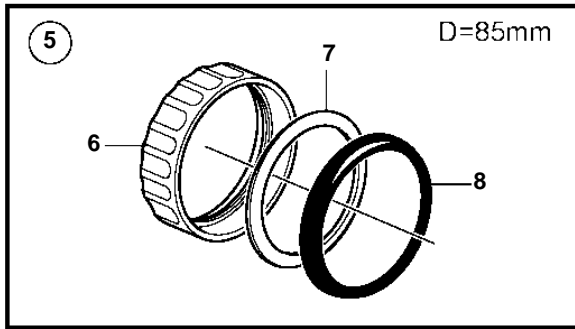

## 4.3GXi-J, 4.3GXi-JF, 4.3OSi-J, 4.3OSi-JF

REF	PART NO.	QTY	DESCRIPTION	SEE SEC.	NOTES
1	3885696	1	Tachometer		6000 RPM, Black
	21234541	1	Tachometer		6000 RPM, Black
	3885697	1	Tachometer		6000 RPM, White
	21234537	1	Tachometer		6000 RPM, White
2	3884843	1	· Wiring harness		
3	3847841	1	Tachometer kit		6000 RPM, Black
			· Bulletin P-36-9-3	P-36-9-3-EN	New products in the EVC family
3	21234545	1	Tachometer kit		6000 RPM, Black
	3847844	1	Tachometer kit		6000 RPM, White
			· Bulletin P-36-9-3	P-36-9-3-EN	New products in the EVC family
3	21234544	1	Tachometer kit		6000 RPM, White
4	874930	1	Speedometer		White 0-40 Knots, 0-45 MPH
	874917	1	Speedometer		Black 0-40 Knots, 0-45 MPH
	881650	1	Speedometer		White 0-60 Knots, 0-70 MPH
	881645	1	Speedometer		Black 0-60 Knots, 0-70 MPH
	3807508	1	Speedometer		Black, 0-45 MPH
	3807510	1	Speedometer		Black, 0-70 MPH
		1	Speedometer		White, 0-45 MPH, part no longer sold
	3807513	1	Speedometer		White, 0-70 MPH
	3595249	1	Speedometer		Unit neutral, D=110mm, White 0-40 Knots, replaced by next part number
			· Bulletin P-36-9-3	P-36-9-3-EN	New products in the EVC family
4	21265103		Speedometer		Unit neutral, D=110mm, White 0-40 Knots
	3595253	1	Speedometer		Unit neutral, D=110mm, White 0-60 Knots, replaced by next part number
			· Bulletin P-36-9-3	P-36-9-3-EN	New products in the EVC family
4	21265105	1	Speedometer		Unit neutral, D=110mm, White 0-60 Knots
	3595246	1	Speedometer		Unit neutral, D=110mm, Black 0-40 Knots, replaced by next part number
			· Bulletin P-36-9-3	P-36-9-3-EN	New products in the EVC family
4	21265101	1	Speedometer		Unit neutral, D=110mm, Black 0-40 Knots
	3595250	1	Speedometer		Unit neutral, D=110mm, Black 0-60 Knots, replaced by next part number
			· Bulletin P-36-9-3	P-36-9-3-EN	New products in the EVC family
4	21265104	1	Speedometer		Unit neutral, D=110mm, Black 0-60 Knots
5	874708	1	Mounting kit		Black
6	874449	1	· Attaching ring		
7	874706	1	· Gasket		
8	874447	1	· Ring		
9	3847888	1	Mounting kit		Black
			· Bulletin P-36-9-3	P-36-9-3-EN	New products in the EVC family
10	3884098	1	· Attaching ring		
11	3884103	1	· Gasket		
12	3847887	1	· Ring		
13	874732	1	Mounting kit		Chrome
14	874449	1	· Attaching ring		
15	874706	1	· Gasket		
16	874730	1	· Ring		
17	3885216	1	Mounting kit		Chrome
			· Bulletin P-36-9-3	P-36-9-3-EN	New products in the EVC family
18	3884098	1	· Attaching ring		
19	3884103	1	· Gasket		
20	3884096	1	· Ring		
21	881612	1	Brace kit		Black
22	881610	2	· Nut		
23	881608	1	· Brace		
24	881609	2	· Stud		
25	874706	1	· Gasket		
26	874447	1	· Ring		
27	881614	1	Brace kit		Chrome
28	881610	2	· Nut		
29	881608	1	· Brace		
30	881609	2	· Stud		
31	874706	1	· Gasket		
32	874730	1	· Ring		
33	3886791	1	X-ring		For flush mounting.
			· Bulletin P-36-9-3	P-36-9-3-EN	New products in the EVC family