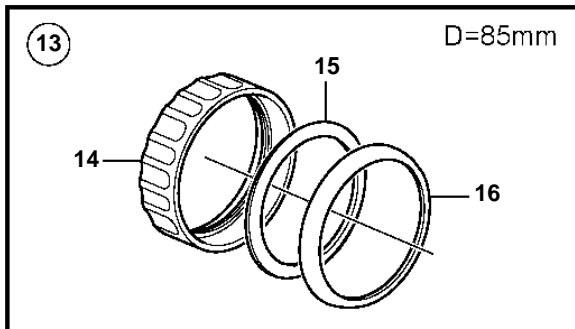

## 4.3GXi-J, 4.3GXi-JF, 4.3OSi-J, 4.3OSi-JF

REF	PART NO.	QTY	DESCRIPTION	SEE SEC.	NOTES
1	3885696	1	Tachometer		6000 RPM, Black
	21234541	1	Tachometer		6000 RPM, Black
	3885697	1	Tachometer		6000 RPM, White
	21234537	1	Tachometer		6000 RPM, White
2	3884843	1	· Wiring harness		
3	3847841	1	Tachometer kit		6000 RPM, Black
			· Bulletin P-36-9-3	P-36-9-3-EN	New products in the EVC family
3	21234545	1	Tachometer kit		6000 RPM, Black
	3847844	1	Tachometer kit		6000 RPM, White
			· Bulletin P-36-9-3	P-36-9-3-EN	New products in the EVC family
3	21234544	1	Tachometer kit		6000 RPM, White
4	874930	1	Speedometer		White 0-40 Knots, 0-45 MPH
	874917	1	Speedometer		Black 0-40 Knots, 0-45 MPH
	881650	1	Speedometer		White 0-60 Knots, 0-70 MPH
	881645	1	Speedometer		Black 0-60 Knots, 0-70 MPH
	3807508	1	Speedometer		Black, 0-45 MPH
	3807510	1	Speedometer		Black, 0-70 MPH
		1	Speedometer		White, 0-45 MPH, part no longer sold
	3807513	1	Speedometer		White, 0-70 MPH
	3595249	1	Speedometer		Unit neutral, D=110mm, White 0-40 Knots, replaced by next part number
			· Bulletin P-36-9-3	P-36-9-3-EN	New products in the EVC family
4	21265103		Speedometer		Unit neutral, D=110mm, White 0-40 Knots
	3595253	1	Speedometer		Unit neutral, D=110mm, White 0-60 Knots, replaced by next part number
			· Bulletin P-36-9-3	P-36-9-3-EN	New products in the EVC family
4	21265105	1	Speedometer		Unit neutral, D=110mm, White 0-60 Knots
	3595246	1	Speedometer		Unit neutral, D=110mm, Black 0-40 Knots, replaced by next part number
			· Bulletin P-36-9-3	P-36-9-3-EN	New products in the EVC family
4	21265101	1	Speedometer		Unit neutral, D=110mm, Black 0-40 Knots
	3595250	1	Speedometer		Unit neutral, D=110mm, Black 0-60 Knots, replaced by next part number
			· Bulletin P-36-9-3	P-36-9-3-EN	New products in the EVC family
4	21265104	1	Speedometer		Unit neutral, D=110mm, Black 0-60 Knots
5	874708	1	Mounting kit		Black
6	874449	1	· Attaching ring		
7	874706	1	· Gasket		
8	874447	1	· Ring		
9	3847888	1	Mounting kit		Black
			· Bulletin P-36-9-3	P-36-9-3-EN	New products in the EVC family
10	3884098	1	· Attaching ring		
11	3884103	1	· Gasket		
12	3847887	1	· Ring		
13	874732	1	Mounting kit		Chrome
14	874449	1	· Attaching ring		
15	874706	1	· Gasket		
16	874730	1	· Ring		
17	3885216	1	Mounting kit		Chrome
			· Bulletin P-36-9-3	P-36-9-3-EN	New products in the EVC family
18	3884098	1	· Attaching ring		
19	3884103	1	· Gasket		
20	3884096	1	· Ring		
21	881612	1	Brace kit		Black
22	881610	2	· Nut		
23	881608	1	· Brace		
24	881609	2	· Stud		
25	874706	1	· Gasket		
26	874447	1	· Ring		
27	881614	1	Brace kit		Chrome
28	881610	2	· Nut		
29	881608	1	· Brace		
30	881609	2	· Stud		
31	874706	1	· Gasket		
32	874730	1	· Ring		
33	3886791	1	X-ring		For flush mounting.
			· Bulletin P-36-9-3	P-36-9-3-EN	New products in the EVC family