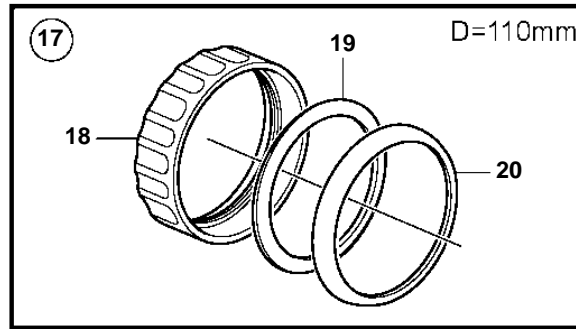

## 4.3GXi-J, 4.3GXi-JF, 4.3OSi-J, 4.3OSi-JF

REF	PART NO.	QTY	DESCRIPTION	SEE SEC.	NOTES
1	3885696	1	Tachometer		6000 RPM, Black
	21234541	1	Tachometer		6000 RPM, Black
	3885697	1	Tachometer		6000 RPM, White
	21234537	1	Tachometer		6000 RPM, White
2	3884843	1	· Wiring harness		
3	3847841	1	Tachometer kit		6000 RPM, Black
			· Bulletin P-36-9-3	P-36-9-3-EN	New products in the EVC family
3	21234545	1	Tachometer kit		6000 RPM, Black
	3847844	1	Tachometer kit		6000 RPM, White
			· Bulletin P-36-9-3	P-36-9-3-EN	New products in the EVC family
3	21234544	1	Tachometer kit		6000 RPM, White
4	874930	1	Speedometer		White 0-40 Knots, 0-45 MPH
	874917	1	Speedometer		Black 0-40 Knots, 0-45 MPH
	881650	1	Speedometer		White 0-60 Knots, 0-70 MPH
	881645	1	Speedometer		Black 0-60 Knots, 0-70 MPH
	3807508	1	Speedometer		Black, 0-45 MPH
	3807510	1	Speedometer		Black, 0-70 MPH
		1	Speedometer		White, 0-45 MPH, part no longer sold
	3807513	1	Speedometer		White, 0-70 MPH
	3595249	1	Speedometer		Unit neutral, D=110mm, White 0-40 Knots, replaced by next part number
			· Bulletin P-36-9-3	P-36-9-3-EN	New products in the EVC family
4	21265103		Speedometer		Unit neutral, D=110mm, White 0-40 Knots
	3595253	1	Speedometer		Unit neutral, D=110mm, White 0-60 Knots, replaced by next part number
			· Bulletin P-36-9-3	P-36-9-3-EN	New products in the EVC family
4	21265105	1	Speedometer		Unit neutral, D=110mm, White 0-60 Knots
	3595246	1	Speedometer		Unit neutral, D=110mm, Black 0-40 Knots, replaced by next part number
			· Bulletin P-36-9-3	P-36-9-3-EN	New products in the EVC family
4	21265101	1	Speedometer		Unit neutral, D=110mm, Black 0-40 Knots
	3595250	1	Speedometer		Unit neutral, D=110mm, Black 0-60 Knots, replaced by next part number
			· Bulletin P-36-9-3	P-36-9-3-EN	New products in the EVC family
4	21265104	1	Speedometer		Unit neutral, D=110mm, Black 0-60 Knots
5	874708	1	Mounting kit		Black
6	874449	1	· Attaching ring		
7	874706	1	· Gasket		
8	874447	1	· Ring		
9	3847888	1	Mounting kit		Black
			· Bulletin P-36-9-3	P-36-9-3-EN	New products in the EVC family
10	3884098	1	· Attaching ring		
11	3884103	1	· Gasket		
12	3847887	1	· Ring		
13	874732	1	Mounting kit		Chrome
14	874449	1	· Attaching ring		
15	874706	1	· Gasket		
16	874730	1	· Ring		
17	3885216	1	Mounting kit		Chrome
			· Bulletin P-36-9-3	P-36-9-3-EN	New products in the EVC family
18	3884098	1	· Attaching ring		
19	3884103	1	· Gasket		
20	3884096	1	· Ring		
21	881612	1	Brace kit		Black
22	881610	2	· Nut		
23	881608	1	· Brace		
24	881609	2	· Stud		
25	874706	1	· Gasket		
26	874447	1	· Ring		
27	881614	1	Brace kit		Chrome
28	881610	2	· Nut		
29	881608	1	· Brace		
30	881609	2	· Stud		
31	874706	1	· Gasket		
32	874730	1	· Ring		
33	3886791	1	X-ring		For flush mounting.
			· Bulletin P-36-9-3	P-36-9-3-EN	New products in the EVC family