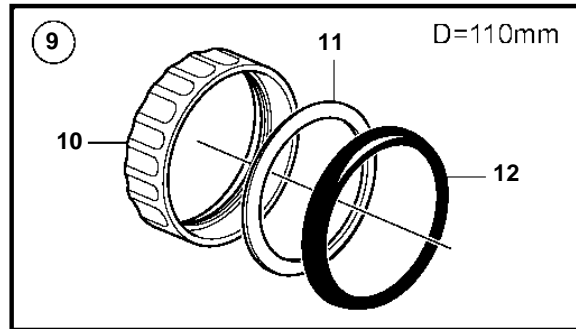

## 4.3GXi-J, 4.3GXi-JF, 4.3OSi-J, 4.3OSi-JF

REF	PART NO.	QTY	DESCRIPTION	SEE SEC.	NOTES
1	3885696	1	Tachometer		6000 RPM, Black
	21234541	1	Tachometer		6000 RPM, Black
	3885697	1	Tachometer		6000 RPM, White
	21234537	1	Tachometer		6000 RPM, White
2	3884843	1	· Wiring harness		
3	3847841	1	Tachometer kit		6000 RPM, Black
			· Bulletin P-36-9-3	P-36-9-3-EN	New products in the EVC family
3	21234545	1	Tachometer kit		6000 RPM, Black
	3847844	1	Tachometer kit		6000 RPM, White
			· Bulletin P-36-9-3	P-36-9-3-EN	New products in the EVC family
3	21234544	1	Tachometer kit		6000 RPM, White
4	874930	1	Speedometer		White 0-40 Knots, 0-45 MPH
	874917	1	Speedometer		Black 0-40 Knots, 0-45 MPH
	881650	1	Speedometer		White 0-60 Knots, 0-70 MPH
	881645	1	Speedometer		Black 0-60 Knots, 0-70 MPH
	3807508	1	Speedometer		Black, 0-45 MPH
	3807510	1	Speedometer		Black, 0-70 MPH
		1	Speedometer		White, 0-45 MPH, part no longer sold
	3807513	1	Speedometer		White, 0-70 MPH
	3595249	1	Speedometer		Unit neutral, D=110mm, White 0-40 Knots, replaced by next part number
			· Bulletin P-36-9-3	P-36-9-3-EN	New products in the EVC family
4	21265103		Speedometer		Unit neutral, D=110mm, White 0-40 Knots
	3595253	1	Speedometer		Unit neutral, D=110mm, White 0-60 Knots, replaced by next part number
			· Bulletin P-36-9-3	P-36-9-3-EN	New products in the EVC family
4	21265105	1	Speedometer		Unit neutral, D=110mm, White 0-60 Knots
	3595246	1	Speedometer		Unit neutral, D=110mm, Black 0-40 Knots, replaced by next part number
			· Bulletin P-36-9-3	P-36-9-3-EN	New products in the EVC family
4	21265101	1	Speedometer		Unit neutral, D=110mm, Black 0-40 Knots
	3595250	1	Speedometer		Unit neutral, D=110mm, Black 0-60 Knots, replaced by next part number
			· Bulletin P-36-9-3	P-36-9-3-EN	New products in the EVC family
4	21265104	1	Speedometer		Unit neutral, D=110mm, Black 0-60 Knots
5	874708	1	Mounting kit		Black
6	874449	1	· Attaching ring		
7	874706	1	· Gasket		
8	874447	1	· Ring		
9	3847888	1	Mounting kit		Black
			· Bulletin P-36-9-3	P-36-9-3-EN	New products in the EVC family
10	3884098	1	· Attaching ring		
11	3884103	1	· Gasket		
12	3847887	1	· Ring		
13	874732	1	Mounting kit		Chrome
14	874449	1	· Attaching ring		
15	874706	1	· Gasket		
16	874730	1	· Ring		
17	3885216	1	Mounting kit		Chrome
			· Bulletin P-36-9-3	P-36-9-3-EN	New products in the EVC family
18	3884098	1	· Attaching ring		
19	3884103	1	· Gasket		
20	3884096	1	· Ring		
21	881612	1	Brace kit		Black
22	881610	2	· Nut		
23	881608	1	· Brace		
24	881609	2	· Stud		
25	874706	1	· Gasket		
26	874447	1	· Ring		
27	881614	1	Brace kit		Chrome
28	881610	2	· Nut		
29	881608	1	· Brace		
30	881609	2	· Stud		
31	874706	1	· Gasket		
32	874730	1	· Ring		
33	3886791	1	X-ring		For flush mounting.
			· Bulletin P-36-9-3	P-36-9-3-EN	New products in the EVC family