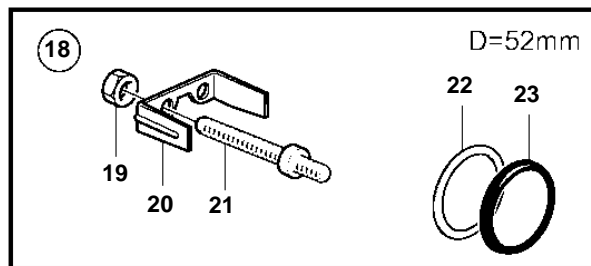

4.3GXi-J, 4.3GXi-JF, 4.3OSi-J, 4.3OSi-JF

4.3GXi-J, 4.3GXi-JF, 4.3OSi-J, 4.3OSi-JF

REF	PART NO.	QTY	DESCRIPTION	NOTES
1	874919	1	Oil pressure gauge	Black 0-100 psi
	874932	1	Oil pressure gauge	White, 0-100 psi
	874908	1	Oil pressure gauge	Black, 0-7 bar
	874923	1	Oil pressure gauge	White, 0-7 bar
2	3812881	1	Instrument	Black, Analog
	3812911	1	Instrument	White, Analog
3	881648	1	Trimmer	Black, Digital
	881654	1	Trimmer	White, Digital
4	874904	1	Thermometer, coolant water	Black, 0-120° C
	874921	1	Thermometer, coolant water	White, 0-120° C
	874918	1	Thermometer, coolant water	Black, 40-250° F
	874931	1	Thermometer, coolant water	White, 40-250° F
5	881649	1	Voltmeter	12V, Black
	881658	1	Voltmeter	12V, White
6	874915	1	Instrument, alarm	Black
	874927	1	Instrument, alarm	White
7	874914	1	Fuel gauge	Black
	874926	1	Fuel gauge	White
8	3809992	1	Water level gauge, water tank	Black
	3809993	1	Water level gauge, water tank	White
9	3812914	1	Rudder indicator	Black
	3812917	1	Rudder indicator	White
10	874709	1	Mounting kit	Black
11	874450	1	· Attaching ring	
12	874707	1	· Gasket	
13	874448	1	· Ring	
14	874733	1	Mounting kit	Chrome
15	874450	1	· Attaching ring	
16	874707	1	· Gasket	
17	874731	1	· Ring	
18	881611	1	Brace kit	Black
19	881610	2	· Nut	
20	881607	1	· Brace	
21	881609	2	· Stud	
22	874707	1	· Gasket	
23	874448	1	· Ring	
24	881613	1	Brace kit	Chrome
25	881610	2	· Nut	
26	881607	1	· Brace	
27	881609	2	· Stud	
28	874707	1	· Gasket	
29	874731	1	· Ring	
30	874843	1	X-ring	For flush mounting.
31	874759	1	Extension cable/verl	L=1000mm
	3807043	1	Extension cable/verl	L=3000mm
32	3817974	1	Alarm	