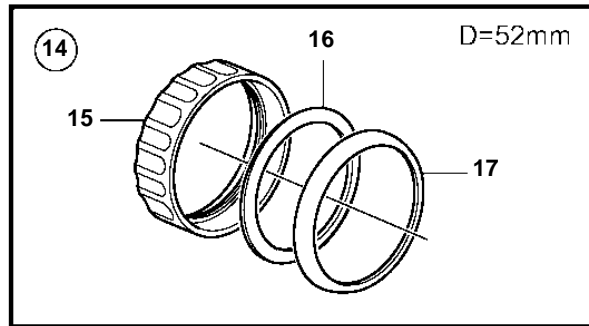

4.3GXi-J, 4.3GXi-JF, 4.3OSi-J, 4.3OSi-JF

4.3GXi-J, 4.3GXi-JF, 4.3OSi-J, 4.3OSi-JF

REF	PART NO.	QTY	DESCRIPTION	NOTES
1	874919	1	Oil pressure gauge	Black 0-100 psi
	874932	1	Oil pressure gauge	White, 0-100 psi
	874908	1	Oil pressure gauge	Black, 0-7 bar
	874923	1	Oil pressure gauge	White, 0-7 bar
2	3812881	1	Instrument	Black, Analog
	3812911	1	Instrument	White, Analog
3	881648	1	Trimmer	Black, Digital
	881654	1	Trimmer	White, Digital
4	874904	1	Thermometer, coolant water	Black, 0-120° C
	874921	1	Thermometer, coolant water	White, 0-120° C
	874918	1	Thermometer, coolant water	Black, 40-250° F
	874931	1	Thermometer, coolant water	White, 40-250° F
5	881649	1	Voltmeter	12V, Black
	881658	1	Voltmeter	12V, White
6	874915	1	Instrument, alarm	Black
	874927	1	Instrument, alarm	White
7	874914	1	Fuel gauge	Black
	874926	1	Fuel gauge	White
8	3809992	1	Water level gauge, water tank	Black
	3809993	1	Water level gauge, water tank	White
9	3812914	1	Rudder indicator	Black
	3812917	1	Rudder indicator	White
10	874709	1	Mounting kit	Black
11	874450	1	· Attaching ring	
12	874707	1	· Gasket	
13	874448	1	· Ring	
14	874733	1	Mounting kit	Chrome
15	874450	1	· Attaching ring	
16	874707	1	· Gasket	
17	874731	1	· Ring	
18	881611	1	Brace kit	Black
19	881610	2	· Nut	
20	881607	1	· Brace	
21	881609	2	· Stud	
22	874707	1	· Gasket	
23	874448	1	· Ring	
24	881613	1	Brace kit	Chrome
25	881610	2	· Nut	
26	881607	1	· Brace	
27	881609	2	· Stud	
28	874707	1	· Gasket	
29	874731	1	· Ring	
30	874843	1	X-ring	For flush mounting.
31	874759	1	Extension cable/verl	L=1000mm
	3807043	1	Extension cable/verl	L=3000mm
32	3817974	1	Alarm	