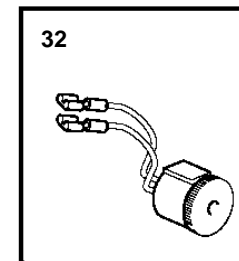

4.3GXi-J, 4.3GXi-JF, 4.3OSi-J, 4.3OSi-JF

4.3GXi-J, 4.3GXi-JF, 4.3OSi-J, 4.3OSi-JF

REF	PART NO.	QTY	DESCRIPTION	NOTES
1	874919	1	Oil pressure gauge	Black 0-100 psi
	874932	1	Oil pressure gauge	White, 0-100 psi
	874908	1	Oil pressure gauge	Black, 0-7 bar
	874923	1	Oil pressure gauge	White, 0-7 bar
2	3812881	1	Instrument	Black, Analog
	3812911	1	Instrument	White, Analog
3	881648	1	Trimmer	Black, Digital
	881654	1	Trimmer	White, Digital
4	874904	1	Thermometer, coolant water	Black, 0-120° C
	874921	1	Thermometer, coolant water	White, 0-120° C
	874918	1	Thermometer, coolant water	Black, 40-250° F
	874931	1	Thermometer, coolant water	White, 40-250° F
5	881649	1	Voltmeter	12V, Black
	881658	1	Voltmeter	12V, White
6	874915	1	Instrument, alarm	Black
	874927	1	Instrument, alarm	White
7	874914	1	Fuel gauge	Black
	874926	1	Fuel gauge	White
8	3809992	1	Water level gauge, water tank	Black
	3809993	1	Water level gauge, water tank	White
9	3812914	1	Rudder indicator	Black
	3812917	1	Rudder indicator	White
10	874709	1	Mounting kit	Black
11	874450	1	· Attaching ring	
12	874707	1	· Gasket	
13	874448	1	· Ring	
14	874733	1	Mounting kit	Chrome
15	874450	1	· Attaching ring	
16	874707	1	· Gasket	
17	874731	1	· Ring	
18	881611	1	Brace kit	Black
19	881610	2	· Nut	
20	881607	1	· Brace	
21	881609	2	· Stud	
22	874707	1	· Gasket	
23	874448	1	· Ring	
24	881613	1	Brace kit	Chrome
25	881610	2	· Nut	
26	881607	1	· Brace	
27	881609	2	· Stud	
28	874707	1	· Gasket	
29	874731	1	· Ring	
30	874843	1	X-ring	For flush mounting.
31	874759	1	Extension cable/verl	L=1000mm
	3807043	1	Extension cable/verl	L=3000mm
32	3817974	1	Alarm	