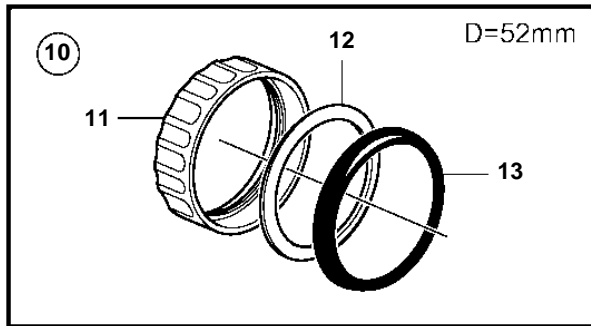

4.3GXi-J, 4.3GXi-JF, 4.3OSi-J, 4.3OSi-JF

4.3GXi-J, 4.3GXi-JF, 4.3OSi-J, 4.3OSi-JF

REF	PART NO.	QTY	DESCRIPTION	NOTES
1	874919	1	Oil pressure gauge	Black 0-100 psi
	874932	1	Oil pressure gauge	White, 0-100 psi
	874908	1	Oil pressure gauge	Black, 0-7 bar
	874923	1	Oil pressure gauge	White, 0-7 bar
2	3812881	1	Instrument	Black, Analog
	3812911	1	Instrument	White, Analog
3	881648	1	Trimmer	Black, Digital
	881654	1	Trimmer	White, Digital
4	874904	1	Thermometer, coolant water	Black, 0-120° C
	874921	1	Thermometer, coolant water	White, 0-120° C
	874918	1	Thermometer, coolant water	Black, 40-250° F
	874931	1	Thermometer, coolant water	White, 40-250° F
5	881649	1	Voltmeter	12V, Black
	881658	1	Voltmeter	12V, White
6	874915	1	Instrument, alarm	Black
	874927	1	Instrument, alarm	White
7	874914	1	Fuel gauge	Black
	874926	1	Fuel gauge	White
8	3809992	1	Water level gauge, water tank	Black
	3809993	1	Water level gauge, water tank	White
9	3812914	1	Rudder indicator	Black
	3812917	1	Rudder indicator	White
10	874709	1	Mounting kit	Black
11	874450	1	· Attaching ring	
12	874707	1	· Gasket	
13	874448	1	· Ring	
14	874733	1	Mounting kit	Chrome
15	874450	1	· Attaching ring	
16	874707	1	· Gasket	
17	874731	1	· Ring	
18	881611	1	Brace kit	Black
19	881610	2	· Nut	
20	881607	1	· Brace	
21	881609	2	· Stud	
22	874707	1	· Gasket	
23	874448	1	· Ring	
24	881613	1	Brace kit	Chrome
25	881610	2	· Nut	
26	881607	1	· Brace	
27	881609	2	· Stud	
28	874707	1	· Gasket	
29	874731	1	· Ring	
30	874843	1	X-ring	For flush mounting.
31	874759	1	Extension cable/verl	L=1000mm
	3807043	1	Extension cable/verl	L=3000mm
32	3817974	1	Alarm	