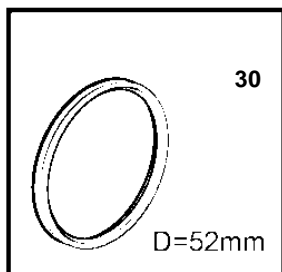

4.3GXi-J, 4.3GXi-JF, 4.3OSi-J, 4.3OSi-JF

4.3GXi-J, 4.3GXi-JF, 4.3OSi-J, 4.3OSi-JF

REF	PART NO.	QTY	DESCRIPTION	NOTES
1	874919	1	Oil pressure gauge	Black 0-100 psi
	874932	1	Oil pressure gauge	White, 0-100 psi
	874908	1	Oil pressure gauge	Black, 0-7 bar
	874923	1	Oil pressure gauge	White, 0-7 bar
2	3812881	1	Instrument	Black, Analog
	3812911	1	Instrument	White, Analog
3	881648	1	Trimmer	Black, Digital
	881654	1	Trimmer	White, Digital
4	874904	1	Thermometer, coolant water	Black, 0-120° C
	874921	1	Thermometer, coolant water	White, 0-120° C
	874918	1	Thermometer, coolant water	Black, 40-250° F
	874931	1	Thermometer, coolant water	White, 40-250° F
5	881649	1	Voltmeter	12V, Black
	881658	1	Voltmeter	12V, White
6	874915	1	Instrument, alarm	Black
	874927	1	Instrument, alarm	White
7	874914	1	Fuel gauge	Black
	874926	1	Fuel gauge	White
8	3809992	1	Water level gauge, water tank	Black
	3809993	1	Water level gauge, water tank	White
9	3812914	1	Rudder indicator	Black
	3812917	1	Rudder indicator	White
10	874709	1	Mounting kit	Black
11	874450	1	· Attaching ring	
12	874707	1	· Gasket	
13	874448	1	· Ring	
14	874733	1	Mounting kit	Chrome
15	874450	1	· Attaching ring	
16	874707	1	· Gasket	
17	874731	1	· Ring	
18	881611	1	Brace kit	Black
19	881610	2	· Nut	
20	881607	1	· Brace	
21	881609	2	· Stud	
22	874707	1	· Gasket	
23	874448	1	· Ring	
24	881613	1	Brace kit	Chrome
25	881610	2	· Nut	
26	881607	1	· Brace	
27	881609	2	· Stud	
28	874707	1	· Gasket	
29	874731	1	· Ring	
30	874843	1	X-ring	For flush mounting.
31	874759	1	Extension cable/verl	L=1000mm
	3807043	1	Extension cable/verl	L=3000mm
32	3817974	1	Alarm	