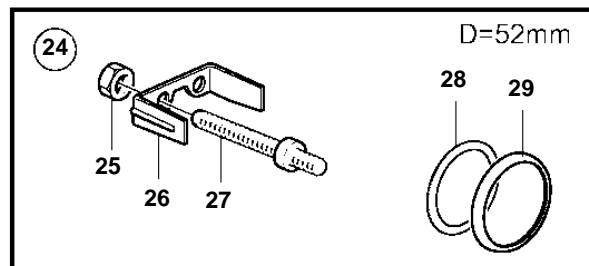

4.3GXi-J, 4.3GXi-JF, 4.3OSi-J, 4.3OSi-JF

4.3GXi-J, 4.3GXi-JF, 4.3OSi-J, 4.3OSi-JF

REF	PART NO.	QTY	DESCRIPTION	NOTES
1	874919	1	Oil pressure gauge	Black 0-100 psi
	874932	1	Oil pressure gauge	White, 0-100 psi
	874908	1	Oil pressure gauge	Black, 0-7 bar
	874923	1	Oil pressure gauge	White, 0-7 bar
2	3812881	1	Instrument	Black, Analog
	3812911	1	Instrument	White, Analog
3	881648	1	Trimmer	Black, Digital
	881654	1	Trimmer	White, Digital
4	874904	1	Thermometer, coolant water	Black, 0-120° C
	874921	1	Thermometer, coolant water	White, 0-120° C
	874918	1	Thermometer, coolant water	Black, 40-250° F
	874931	1	Thermometer, coolant water	White, 40-250° F
5	881649	1	Voltmeter	12V, Black
	881658	1	Voltmeter	12V, White
6	874915	1	Instrument, alarm	Black
	874927	1	Instrument, alarm	White
7	874914	1	Fuel gauge	Black
	874926	1	Fuel gauge	White
8	3809992	1	Water level gauge, water tank	Black
	3809993	1	Water level gauge, water tank	White
9	3812914	1	Rudder indicator	Black
	3812917	1	Rudder indicator	White
10	874709	1	Mounting kit	Black
11	874450	1	· Attaching ring	
12	874707	1	· Gasket	
13	874448	1	· Ring	
14	874733	1	Mounting kit	Chrome
15	874450	1	· Attaching ring	
16	874707	1	· Gasket	
17	874731	1	· Ring	
18	881611	1	Brace kit	Black
19	881610	2	· Nut	
20	881607	1	· Brace	
21	881609	2	· Stud	
22	874707	1	· Gasket	
23	874448	1	· Ring	
24	881613	1	Brace kit	Chrome
25	881610	2	· Nut	
26	881607	1	· Brace	
27	881609	2	· Stud	
28	874707	1	· Gasket	
29	874731	1	· Ring	
30	874843	1	X-ring	For flush mounting.
31	874759	1	Extension cable/verl	L=1000mm
	3807043	1	Extension cable/verl	L=3000mm
32	3817974	1	Alarm	