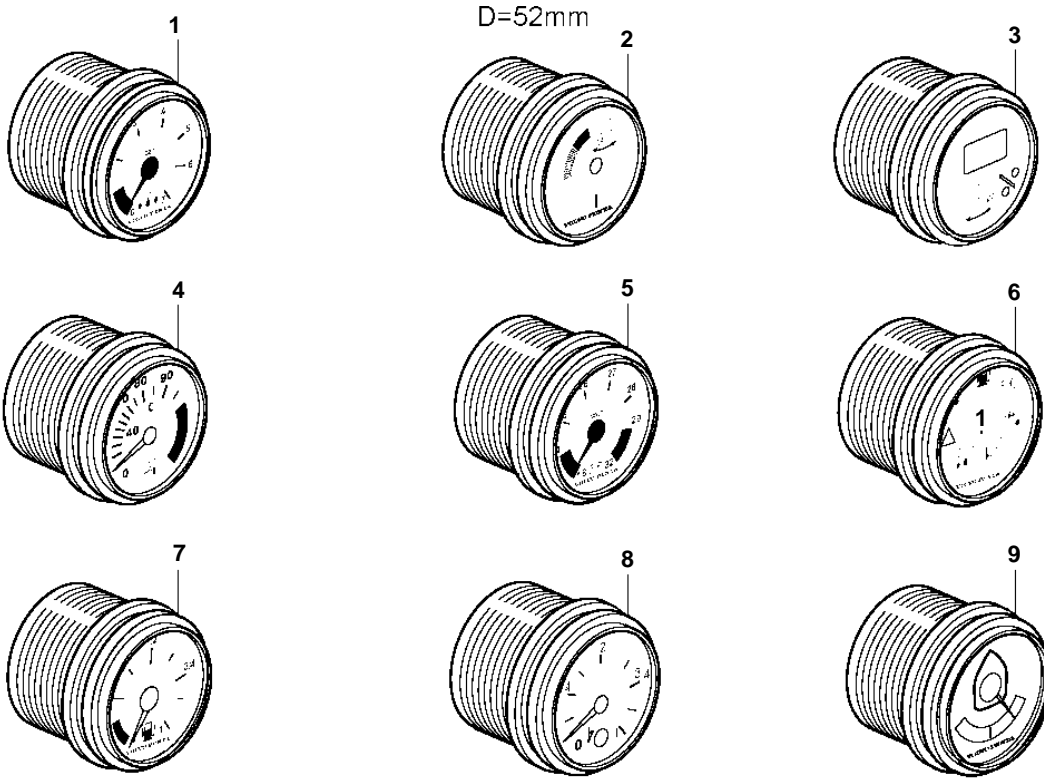

4.3GXi-J, 4.3GXi-JF, 4.3OSi-J, 4.3OSi-JF

4.3GXi-J, 4.3GXi-JF, 4.3OSi-J, 4.3OSi-JF

REF	PART NO.	QTY	DESCRIPTION	NOTES
1	874919	1	Oil pressure gauge	Black 0-100 psi
	874932	1	Oil pressure gauge	White, 0-100 psi
	874908	1	Oil pressure gauge	Black, 0-7 bar
	874923	1	Oil pressure gauge	White, 0-7 bar
2	3812881	1	Instrument	Black, Analog
	3812911	1	Instrument	White, Analog
3	881648	1	Trimmer	Black, Digital
	881654	1	Trimmer	White, Digital
4	874904	1	Thermometer, coolant water	Black, 0-120° C
	874921	1	Thermometer, coolant water	White, 0-120° C
	874918	1	Thermometer, coolant water	Black, 40-250° F
	874931	1	Thermometer, coolant water	White, 40-250° F
5	881649	1	Voltmeter	12V, Black
	881658	1	Voltmeter	12V, White
6	874915	1	Instrument, alarm	Black
	874927	1	Instrument, alarm	White
7	874914	1	Fuel gauge	Black
	874926	1	Fuel gauge	White
8	3809992	1	Water level gauge, water tank	Black
	3809993	1	Water level gauge, water tank	White
9	3812914	1	Rudder indicator	Black
	3812917	1	Rudder indicator	White
10	874709	1	Mounting kit	Black
11	874450	1	· Attaching ring	
12	874707	1	· Gasket	
13	874448	1	· Ring	
14	874733	1	Mounting kit	Chrome
15	874450	1	· Attaching ring	
16	874707	1	· Gasket	
17	874731	1	· Ring	
18	881611	1	Brace kit	Black
19	881610	2	· Nut	
20	881607	1	· Brace	
21	881609	2	· Stud	
22	874707	1	· Gasket	
23	874448	1	· Ring	
24	881613	1	Brace kit	Chrome
25	881610	2	· Nut	
26	881607	1	· Brace	
27	881609	2	· Stud	
28	874707	1	· Gasket	
29	874731	1	· Ring	
30	874843	1	X-ring	For flush mounting.
31	874759	1	Extension cable/verl	L=1000mm
	3807043	1	Extension cable/verl	L=3000mm
32	3817974	1	Alarm	