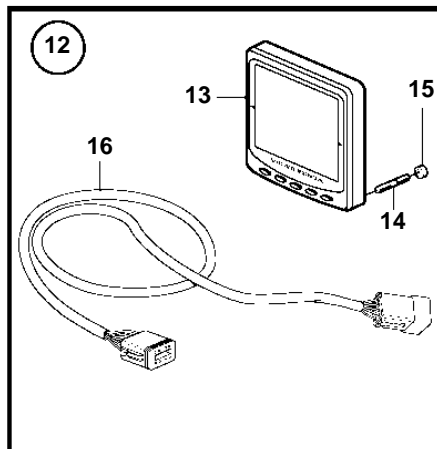

4.3GXi-J, 4.3GXi-JF, 4.3OSi-J, 4.3OSi-JF

4.3GXi-J, 4.3GXi-JF, 4.3OSi-J, 4.3OSi-JF

REF	PART NO.	QTY	DESCRIPTION	SEE SEC.	NOTES
1	881801	1	Wiring harness		Included in EVC cable kit 3587052., L=2,0m
2	3587071	1	Starter switch		
3	859953	1	· Key		State key code when ordering.
			· Bulletin 49-30	49-30-EN	Key P/N 859953
4	3887304	1	Control unit		
			· Bulletin P-28-4-11	P-28-4-11-EN	Deleted Control Units
4	3589927	1	Software		Warehouse programming. This p/n can not be ordered, but will be used for invoicing.
	3589926	1	Software		Vodia-programming. This p/n can not be ordered, but will be used for invoicing.
5	21207240	1	Wiring harness		HIU to Engine.
6	3807228	1	Wiring harness		For Trim instrument and Instrument light, L=0.5m
7	3807229	1	Wiring harness		For fuel level sender, L=5.0m
8	3885806	1	Wiring harness		For trim pump and trim sender, Included in EVC cable kit 3587052., L=5.0m
9	3842733	1	Extension cable\verl		L=3.0m, 6-Way
	3842734	1	Extension cable\verl		L=5.0m, 6-Way
	3842735	1	Extension cable\verl		L=7.0m, 6-Way
	3842736	1	Extension cable\verl		L=9.0m, 6-Way
	3842737	1	Extension cable\verl		L=11.0m, 6-Way
10	888248	1	Extension cable\verl		Multilink., L=10.0' (3.0m), 8-way.
	888249	1	Extension cable\verl		L=5.0m, 8-way.
	888250	1	Extension cable\verl		L=23.0' (7.0m), 8-way.
	888251	1	Extension cable\verl		L=9.0m, 8-way.
	888253	1	Extension cable\verl		L=11,00m, 8-way.
11	3840433	1	Sealing plug		Plug for connection in HIU when reverse gear is used.
12	3884818	1	Display, kit		Replaced by 3849972
	3849972	1	Display		Replaced by 3595108
	3595108	1	Display		Replaced by 21173162
	21173162	1	Display		
13		1	· Display		
14	830928	4	· Stud		
15	830930	4	· Nut		
16	3588207	1	· Cable kit		
17	3848966	1	Control unit		
			· Bulletin P-38-1-1	P-38-1-1-EN	ADU - Automatic Dimmer Unit
18	873112	1	Position sensor		SOLAS
19	3594603	1	Wiring harness		SOLAS