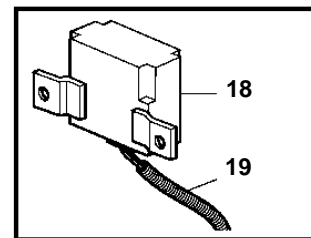

4.3GXi-J, 4.3GXi-JF, 4.3OSi-J, 4.3OSi-JF

4.3GXi-J, 4.3GXi-JF, 4.3OSi-J, 4.3OSi-JF

REF	PART NO.	QTY	DESCRIPTION	SEE SEC.	NOTES
1	881801	1	Wiring harness		Included in EVC cable kit 3587052., L=2,0m
2	3587071	1	Starter switch		
3	859953	1	· Key		State key code when ordering.
			· Bulletin 49-30	49-30-EN	Key P/N 859953
4	3887304	1	Control unit		
			· Bulletin P-28-4-11	P-28-4-11-EN	Deleted Control Units
4	3589927	1	Software		Warehouse programming. This p/n can not be ordered, but will be used for invoicing.
	3589926	1	Software		Vodia-programming. This p/n can not be ordered, but will be used for invoicing.
5	21207240	1	Wiring harness		HIU to Engine.
6	3807228	1	Wiring harness		For Trim instrument and Instrument light, L=0.5m
7	3807229	1	Wiring harness		For fuel level sender, L=5.0m
8	3885806	1	Wiring harness		For trim pump and trim sender, Included in EVC cable kit 3587052., L=5.0m
9	3842733	1	Extension cable\verl		L=3.0m, 6-Way
	3842734	1	Extension cable\verl		L=5.0m, 6-Way
	3842735	1	Extension cable\verl		L=7.0m, 6-Way
	3842736	1	Extension cable\verl		L=9.0m, 6-Way
	3842737	1	Extension cable\verl		L=11.0m, 6-Way
10	888248	1	Extension cable\verl		Multilink., L=10.0' (3.0m), 8-way.
	888249	1	Extension cable\verl		L=5.0m, 8-way.
	888250	1	Extension cable\verl		L=23.0' (7.0m), 8-way.
	888251	1	Extension cable\verl		L=9.0m, 8-way.
	888253	1	Extension cable\verl		L=11,00m, 8-way.
11	3840433	1	Sealing plug		Plug for connection in HIU when reverse gear is used.
12	3884818	1	Display, kit		Replaced by 3849972
	3849972	1	Display		Replaced by 3595108
	3595108	1	Display		Replaced by 21173162
	21173162	1	Display		
13		1	· Display		
14	830928	4	· Stud		
15	830930	4	· Nut		
16	3588207	1	· Cable kit		
17	3848966	1	Control unit		
			· Bulletin P-38-1-1	P-38-1-1-EN	ADU - Automatic Dimmer Unit
18	873112	1	Position sensor		SOLAS
19	3594603	1	Wiring harness		SOLAS