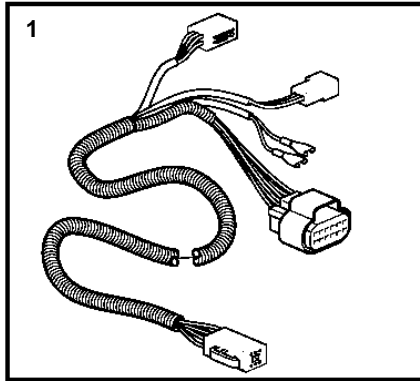

4.3GXi-J, 4.3GXi-JF, 4.3OSi-J, 4.3OSi-JF

4.3GXi-J, 4.3GXi-JF, 4.3OSi-J, 4.3OSi-JF

REF	PART NO.	QTY	DESCRIPTION	SEE SEC.	NOTES
1	881801	1	Wiring harness		Included in EVC cable kit 3587052., L=2,0m
2	3587071	1	Starter switch		
3	859953	1	· Key		State key code when ordering.
			· Bulletin 49-30	49-30-EN	Key P/N 859953
4	3887304	1	Control unit		
			· Bulletin P-28-4-11	P-28-4-11-EN	Deleted Control Units
4	3589927	1	Software		Warehouse programming. This p/n can not be ordered, but will be used for invoicing.
	3589926	1	Software		Vodia-programming. This p/n can not be ordered, but will be used for invoicing.
5	21207240	1	Wiring harness		HIU to Engine.
6	3807228	1	Wiring harness		For Trim instrument and Instrument light, L=0.5m
7	3807229	1	Wiring harness		For fuel level sender, L=5.0m
8	3885806	1	Wiring harness		For trim pump and trim sender, Included in EVC cable kit 3587052., L=5.0m
9	3842733	1	Extension cable\verl		L=3.0m, 6-Way
	3842734	1	Extension cable\verl		L=5.0m, 6-Way
	3842735	1	Extension cable\verl		L=7.0m, 6-Way
	3842736	1	Extension cable\verl		L=9.0m, 6-Way
	3842737	1	Extension cable\verl		L=11.0m, 6-Way
10	888248	1	Extension cable\verl		Multilink., L=10.0' (3.0m), 8-way.
	888249	1	Extension cable\verl		L=5.0m, 8-way.
	888250	1	Extension cable\verl		L=23.0' (7.0m), 8-way.
	888251	1	Extension cable\verl		L=9.0m, 8-way.
	888253	1	Extension cable\verl		L=11,00m, 8-way.
11	3840433	1	Sealing plug		Plug for connection in HIU when reverse gear is used.
12	3884818	1	Display, kit		Replaced by 3849972
	3849972	1	Display		Replaced by 3595108
	3595108	1	Display		Replaced by 21173162
	21173162	1	Display		
13		1	· Display		
14	830928	4	· Stud		
15	830930	4	· Nut		
16	3588207	1	· Cable kit		
17	3848966	1	Control unit		
			· Bulletin P-38-1-1	P-38-1-1-EN	ADU - Automatic Dimmer Unit
18	873112	1	Position sensor		SOLAS
19	3594603	1	Wiring harness		SOLAS