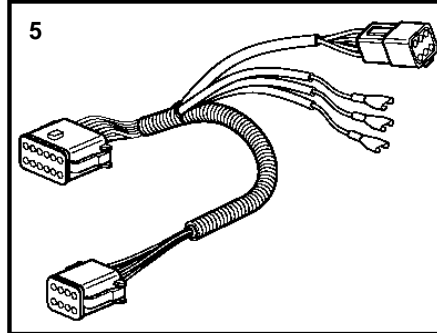

4.3GXi-J, 4.3GXi-JF, 4.3OSi-J, 4.3OSi-JF

4.3GXi-J, 4.3GXi-JF, 4.3OSi-J, 4.3OSi-JF

REF	PART NO.	QTY	DESCRIPTION	SEE SEC.	NOTES
1	881801	1	Wiring harness		Included in EVC cable kit 3587052., L=2,0m
2	3587071	1	Starter switch		
3	859953	1	· Key		State key code when ordering.
			· Bulletin 49-30	49-30-EN	Key P/N 859953
4	3887304	1	Control unit		
			· Bulletin P-28-4-11	P-28-4-11-EN	Deleted Control Units
4	3589927	1	Software		Warehouse programming. This p/n can not be ordered, but will be used for invoicing.
	3589926	1	Software		Vodia-programming. This p/n can not be ordered, but will be used for invoicing.
5	21207240	1	Wiring harness		HIU to Engine.
6	3807228	1	Wiring harness		For Trim instrument and Instrument light, L=0.5m
7	3807229	1	Wiring harness		For fuel level sender, L=5.0m
8	3885806	1	Wiring harness		For trim pump and trim sender, Included in EVC cable kit 3587052., L=5.0m
9	3842733	1	Extension cable\verl		L=3.0m, 6-Way
	3842734	1	Extension cable\verl		L=5.0m, 6-Way
	3842735	1	Extension cable\verl		L=7.0m, 6-Way
	3842736	1	Extension cable\verl		L=9.0m, 6-Way
	3842737	1	Extension cable\verl		L=11.0m, 6-Way
10	888248	1	Extension cable\verl		Multilink., L=10.0' (3.0m), 8-way.
	888249	1	Extension cable\verl		L=5.0m, 8-way.
	888250	1	Extension cable\verl		L=23.0' (7.0m), 8-way.
	888251	1	Extension cable\verl		L=9.0m, 8-way.
	888253	1	Extension cable\verl		L=11,00m, 8-way.
11	3840433	1	Sealing plug		Plug for connection in HIU when reverse gear is used.
12	3884818	1	Display, kit		Replaced by 3849972
	3849972	1	Display		Replaced by 3595108
	3595108	1	Display		Replaced by 21173162
	21173162	1	Display		
13		1	· Display		
14	830928	4	· Stud		
15	830930	4	· Nut		
16	3588207	1	· Cable kit		
17	3848966	1	Control unit		
			· Bulletin P-38-1-1	P-38-1-1-EN	ADU - Automatic Dimmer Unit
18	873112	1	Position sensor		SOLAS
19	3594603	1	Wiring harness		SOLAS