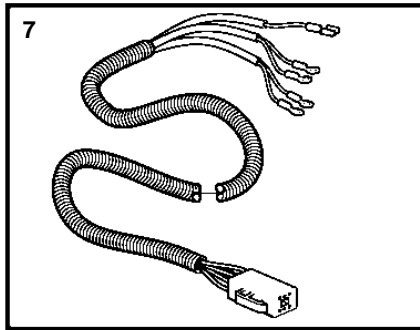

4.3GXi-J, 4.3GXi-JF, 4.3OSi-J, 4.3OSi-JF

4.3GXi-J, 4.3GXi-JF, 4.3OSi-J, 4.3OSi-JF

REF	PART NO.	QTY	DESCRIPTION	SEE SEC.	NOTES
1	881801	1	Wiring harness		Included in EVC cable kit 3587052., L=2,0m
2	3587071	1	Starter switch		
3	859953	1	· Key		State key code when ordering.
			· Bulletin 49-30	49-30-EN	Key P/N 859953
4	3887304	1	Control unit		
			· Bulletin P-28-4-11	P-28-4-11-EN	Deleted Control Units
4	3589927	1	Software		Warehouse programming. This p/n can not be ordered, but will be used for invoicing.
	3589926	1	Software		Vodia-programming. This p/n can not be ordered, but will be used for invoicing.
5	21207240	1	Wiring harness		HIU to Engine.
6	3807228	1	Wiring harness		For Trim instrument and Instrument light, L=0.5m
7	3807229	1	Wiring harness		For fuel level sender, L=5.0m
8	3885806	1	Wiring harness		For trim pump and trim sender, Included in EVC cable kit 3587052., L=5.0m
9	3842733	1	Extension cable\verl		L=3.0m, 6-Way
	3842734	1	Extension cable\verl		L=5.0m, 6-Way
	3842735	1	Extension cable\verl		L=7.0m, 6-Way
	3842736	1	Extension cable\verl		L=9.0m, 6-Way
	3842737	1	Extension cable\verl		L=11.0m, 6-Way
10	888248	1	Extension cable\verl		Multilink., L=10.0' (3.0m), 8-way.
	888249	1	Extension cable\verl		L=5.0m, 8-way.
	888250	1	Extension cable\verl		L=23.0' (7.0m), 8-way.
	888251	1	Extension cable\verl		L=9.0m, 8-way.
	888253	1	Extension cable\verl		L=11,00m, 8-way.
11	3840433	1	Sealing plug		Plug for connection in HIU when reverse gear is used.
12	3884818	1	Display, kit		Replaced by 3849972
	3849972	1	Display		Replaced by 3595108
	3595108	1	Display		Replaced by 21173162
	21173162	1	Display		
13		1	· Display		
14	830928	4	· Stud		
15	830930	4	· Nut		
16	3588207	1	· Cable kit		
17	3848966	1	Control unit		
			· Bulletin P-38-1-1	P-38-1-1-EN	ADU - Automatic Dimmer Unit
18	873112	1	Position sensor		SOLAS
19	3594603	1	Wiring harness		SOLAS