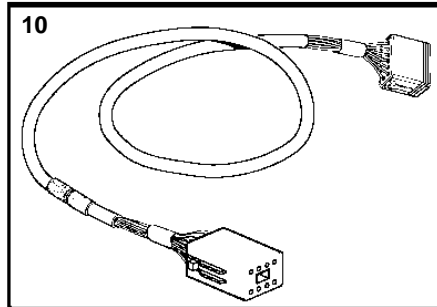

4.3GXi-J, 4.3GXi-JF, 4.3OSi-J, 4.3OSi-JF

4.3GXi-J, 4.3GXi-JF, 4.3OSi-J, 4.3OSi-JF

REF	PART NO.	QTY	DESCRIPTION	SEE SEC.	NOTES
1	881801	1	Wiring harness		Included in EVC cable kit 3587052., L=2,0m
2	3587071	1	Starter switch		
3	859953	1	· Key		State key code when ordering.
			· Bulletin 49-30	49-30-EN	Key P/N 859953
4	3887304	1	Control unit		
			· Bulletin P-28-4-11	P-28-4-11-EN	Deleted Control Units
4	3589927	1	Software		Warehouse programming. This p/n can not be ordered, but will be used for invoicing.
	3589926	1	Software		Vodia-programming. This p/n can not be ordered, but will be used for invoicing.
5	21207240	1	Wiring harness		HIU to Engine.
6	3807228	1	Wiring harness		For Trim instrument and Instrument light, L=0.5m
7	3807229	1	Wiring harness		For fuel level sender, L=5.0m
8	3885806	1	Wiring harness		For trim pump and trim sender, Included in EVC cable kit 3587052., L=5.0m
9	3842733	1	Extension cable\verl		L=3.0m, 6-Way
	3842734	1	Extension cable\verl		L=5.0m, 6-Way
	3842735	1	Extension cable\verl		L=7.0m, 6-Way
	3842736	1	Extension cable\verl		L=9.0m, 6-Way
	3842737	1	Extension cable\verl		L=11.0m, 6-Way
10	888248	1	Extension cable\verl		Multilink., L=10.0' (3.0m), 8-way.
	888249	1	Extension cable\verl		L=5.0m, 8-way.
	888250	1	Extension cable\verl		L=23.0' (7.0m), 8-way.
	888251	1	Extension cable\verl		L=9.0m, 8-way.
	888253	1	Extension cable\verl		L=11,00m, 8-way.
11	3840433	1	Sealing plug		Plug for connection in HIU when reverse gear is used.
12	3884818	1	Display, kit		Replaced by 3849972
	3849972	1	Display		Replaced by 3595108
	3595108	1	Display		Replaced by 21173162
	21173162	1	Display		
13		1	· Display		
14	830928	4	· Stud		
15	830930	4	· Nut		
16	3588207	1	· Cable kit		
17	3848966	1	Control unit		
			· Bulletin P-38-1-1	P-38-1-1-EN	ADU - Automatic Dimmer Unit
18	873112	1	Position sensor		SOLAS
19	3594603	1	Wiring harness		SOLAS