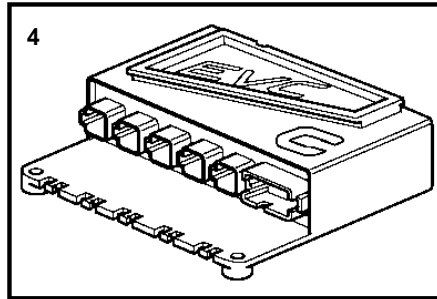

4.3GXi-J, 4.3GXi-JF, 4.3OSi-J, 4.3OSi-JF

4.3GXi-J, 4.3GXi-JF, 4.3OSi-J, 4.3OSi-JF

REF	PART NO.	QTY	DESCRIPTION	SEE SEC.	NOTES
1	881801	1	Wiring harness		Included in EVC cable kit 3587052., L=2,0m
2	3587071	1	Starter switch		
3	859953	1	· Key		State key code when ordering.
			· Bulletin 49-30	49-30-EN	Key P/N 859953
4	3887304	1	Control unit		
			· Bulletin P-28-4-11	P-28-4-11-EN	Deleted Control Units
4	3589927	1	Software		Warehouse programming. This p/n can not be ordered, but will be used for invoicing.
	3589926	1	Software		Vodia-programming. This p/n can not be ordered, but will be used for invoicing.
5	21207240	1	Wiring harness		HIU to Engine.
6	3807228	1	Wiring harness		For Trim instrument and Instrument light, L=0.5m
7	3807229	1	Wiring harness		For fuel level sender, L=5.0m
8	3885806	1	Wiring harness		For trim pump and trim sender, Included in EVC cable kit 3587052., L=5.0m
9	3842733	1	Extension cable\verl		L=3.0m, 6-Way
	3842734	1	Extension cable\verl		L=5.0m, 6-Way
	3842735	1	Extension cable\verl		L=7.0m, 6-Way
	3842736	1	Extension cable\verl		L=9.0m, 6-Way
	3842737	1	Extension cable\verl		L=11.0m, 6-Way
10	888248	1	Extension cable\verl		Multilink., L=10.0' (3.0m), 8-way.
	888249	1	Extension cable\verl		L=5.0m, 8-way.
	888250	1	Extension cable\verl		L=23.0' (7.0m), 8-way.
	888251	1	Extension cable\verl		L=9.0m, 8-way.
	888253	1	Extension cable\verl		L=11,00m, 8-way.
11	3840433	1	Sealing plug		Plug for connection in HIU when reverse gear is used.
12	3884818	1	Display, kit		Replaced by 3849972
	3849972	1	Display		Replaced by 3595108
	3595108	1	Display		Replaced by 21173162
	21173162	1	Display		
13		1	· Display		
14	830928	4	· Stud		
15	830930	4	· Nut		
16	3588207	1	· Cable kit		
17	3848966	1	Control unit		
			· Bulletin P-38-1-1	P-38-1-1-EN	ADU - Automatic Dimmer Unit
18	873112	1	Position sensor		SOLAS
19	3594603	1	Wiring harness		SOLAS