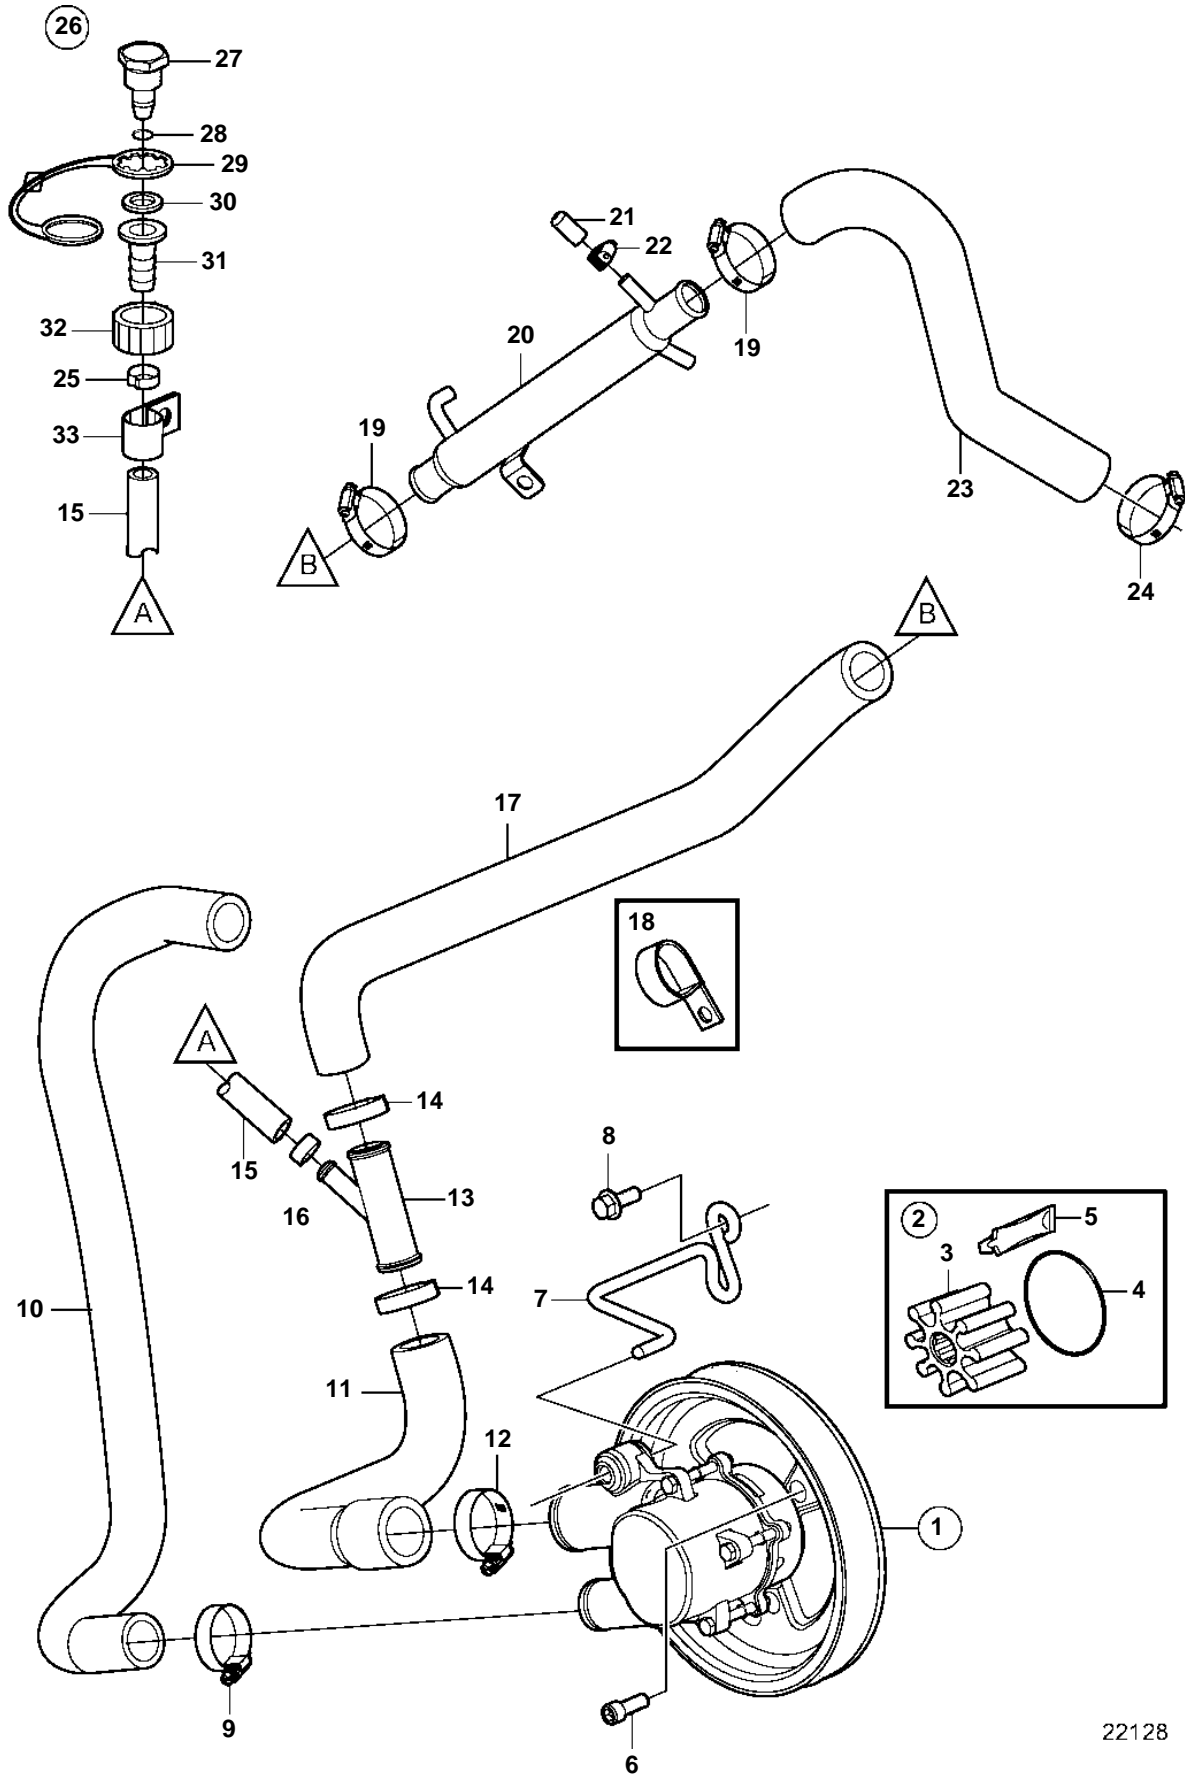

4.3GXi-J

22128

## 4.3GXi-J

REF	PART NO.	QTY	DESCRIPTION	NOTES
1	3812519	1	Pump	replaced by next part number
	21212799		Pump	
2	3842786	1	· Kit	replaced by next part number
	21213664		· Impeller kit	
3		1	· · Impeller	not sold separately
4	3858938	1	· · O-ring	
5		1	· · Lubricant, glycerin	not sold separately
6	3857939	3	Screw	
7	3595464	1	Bracket	
8	3860163	2	Screw	
9	3863441	1	Hose clamp	
10	3817817	1	Hose	
11	3817822	1	Hose	
12	3863440	1	Hose clamp	
13	3862699	1	T-pipe	
14	982645	2	Clamp	
15	3862901	1	Hose	
16	983168	1	Clamp	
17	3862633	1	Hose	
18	3853312	1	Clamp	
19	3863444	2	Hose clamp	
20	3862629	1	Oil cooler	
21	3856766	1	Cardboard tube	
22	3860413	1	Hose clamp	
23	3817579	1	Hose	
24	3812302	1	Hose clamp	
25	983146	1	Clamp	
26	3807440	1	Connector	
27		1	· Cap	not sold separately
28	942978	1	· O-ring	
29	3862082	1	· Retainer	
30	3807664	1	· Washer	
31		1	· Connector	not sold separately
32		1	· Connector	
33	3862891	1	Attaching clamp	