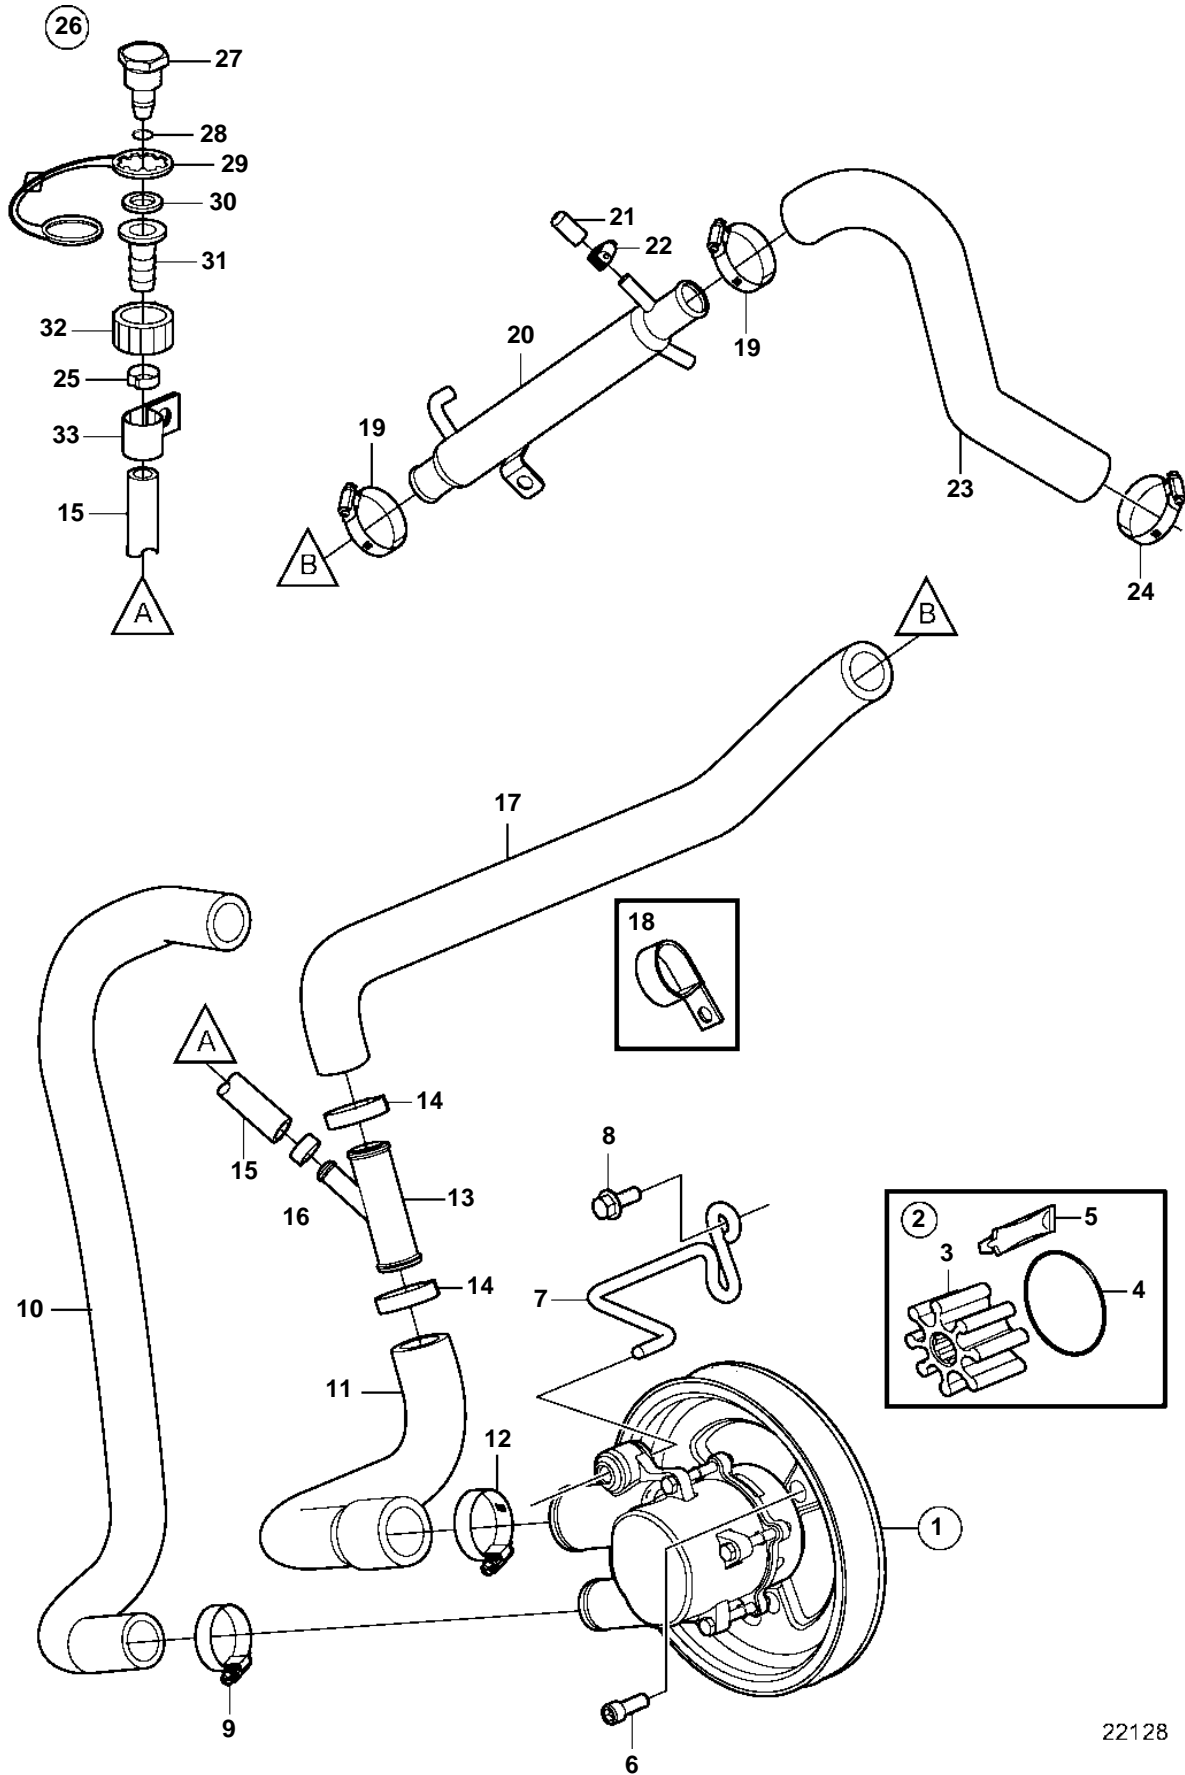

4.30Si-J

22128

4.30Si-J

REF	PART NO.	QTY	DESCRIPTION	NOTES
1	3812519	1	Pump	replaced by next part number
	21212799	1	Pump	
2	3842786	1	• Kit	replaced by next part number
	21213664	1	• Impeller kit	
3		1	• • Impeller	not sold separately
4	3858938	1	• • O-ring	
5		1	• • Lubricant, glycerin	not sold separately
6	3857939	3	Screw	
7	3595464	1	Bracket	
8	3860163	2	Screw	
9	3863441	1	Hose clamp	
10	3817817	1	Hose	
11	3817822	1	Hose	
12	3863440	1	Hose clamp	
13	3862699	1	T-pipe	
14	982645	2	Clamp	
15	3862901	1	Hose	
16	983168	1	Clamp	
17	3817822	1	Hose	
18	3853312	1	Clamp	
19	3863444	2	Hose clamp	
20	3862629	1	Oil cooler	
21	3856766	1	Cardboard tube	
22	3860413	1	Hose clamp	
23	3861567	1	Hose	
24	3863444	1	Hose clamp	
25	983146	1	Clamp	
26	3807440	1	Connector	
27		1	• Cap	not sold separately
28	942978	1	• O-ring	
29	3862082	1	• Retainer	
30	3807664	1	• Washer	
31		1	• Connector	not sold separately
32		1	• Connector	not sold separately
33	3862891	1	Attaching clamp	