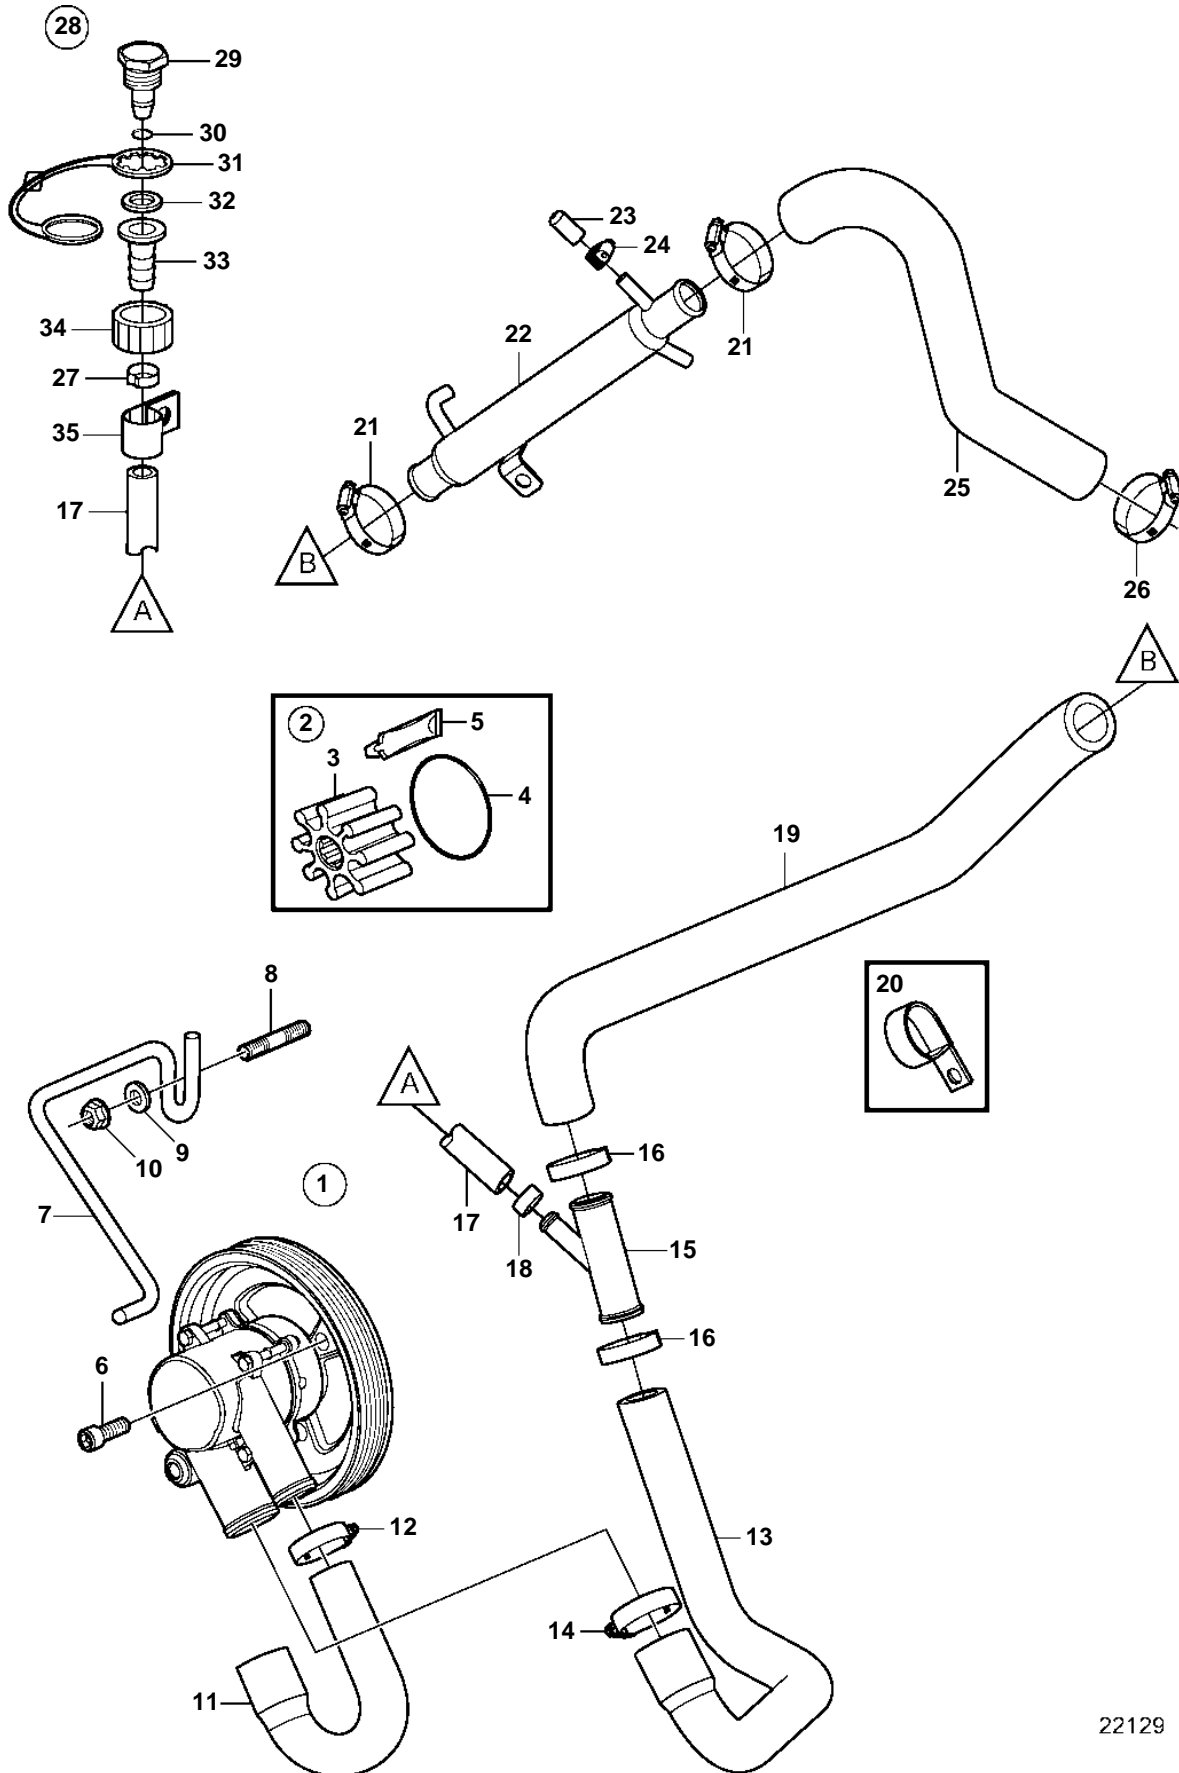

4.3GXi-JF

22129

4.3GXi-JF

REF	PART NO.	QTY	DESCRIPTION	NOTES
1	3812519	1	Pump	replaced by next part number
	21212799	1	Pump	
2	3842786	1	• Kit	replaced by next part number
	21213664	1	• Impeller kit	
3		1	• • Impeller	not sold separately
4	3858938	1	• • O-ring	
5		1	• • Lubricant, glycerin	not sold separately
6	3857939	3	Screw	
7	3595470	1	Bracket	
8	941814	2	Stud	
9	980933	2	Washer	
10	3857181	2	Flange lock nut	
11	3817818	1	Hose	
12	3863441	1	Hose clamp	
13	3817823	1	Hose	
14	3863440	1	Hose clamp	
15	3862699	1	T-pipe	
16	982645	2	Clamp	
17	3862901	1	Hose	
18	983168	1	Clamp	
19	3862633	1	Hose	
20	3853312	1	Clamp	
21	3862629	1	Oil cooler	
22	3863444	2	Hose clamp	
23	3856766	1	Cardboard tube	
24	3860413	1	Hose clamp	
25	3817579	1	Hose	
26	3812302	1	Hose clamp	
27	983146	1	Clamp	
28	3807440	1	Connector	
29		1	• Cap	not sold separately
30	942978	1	• O-ring	
31	3862082	1	• Retainer	
32	3807664	1	• Washer	
33		1	• Connector	not sold separately
34		1	• Connector	not sold separately
35	3862891	1	Attaching clamp	