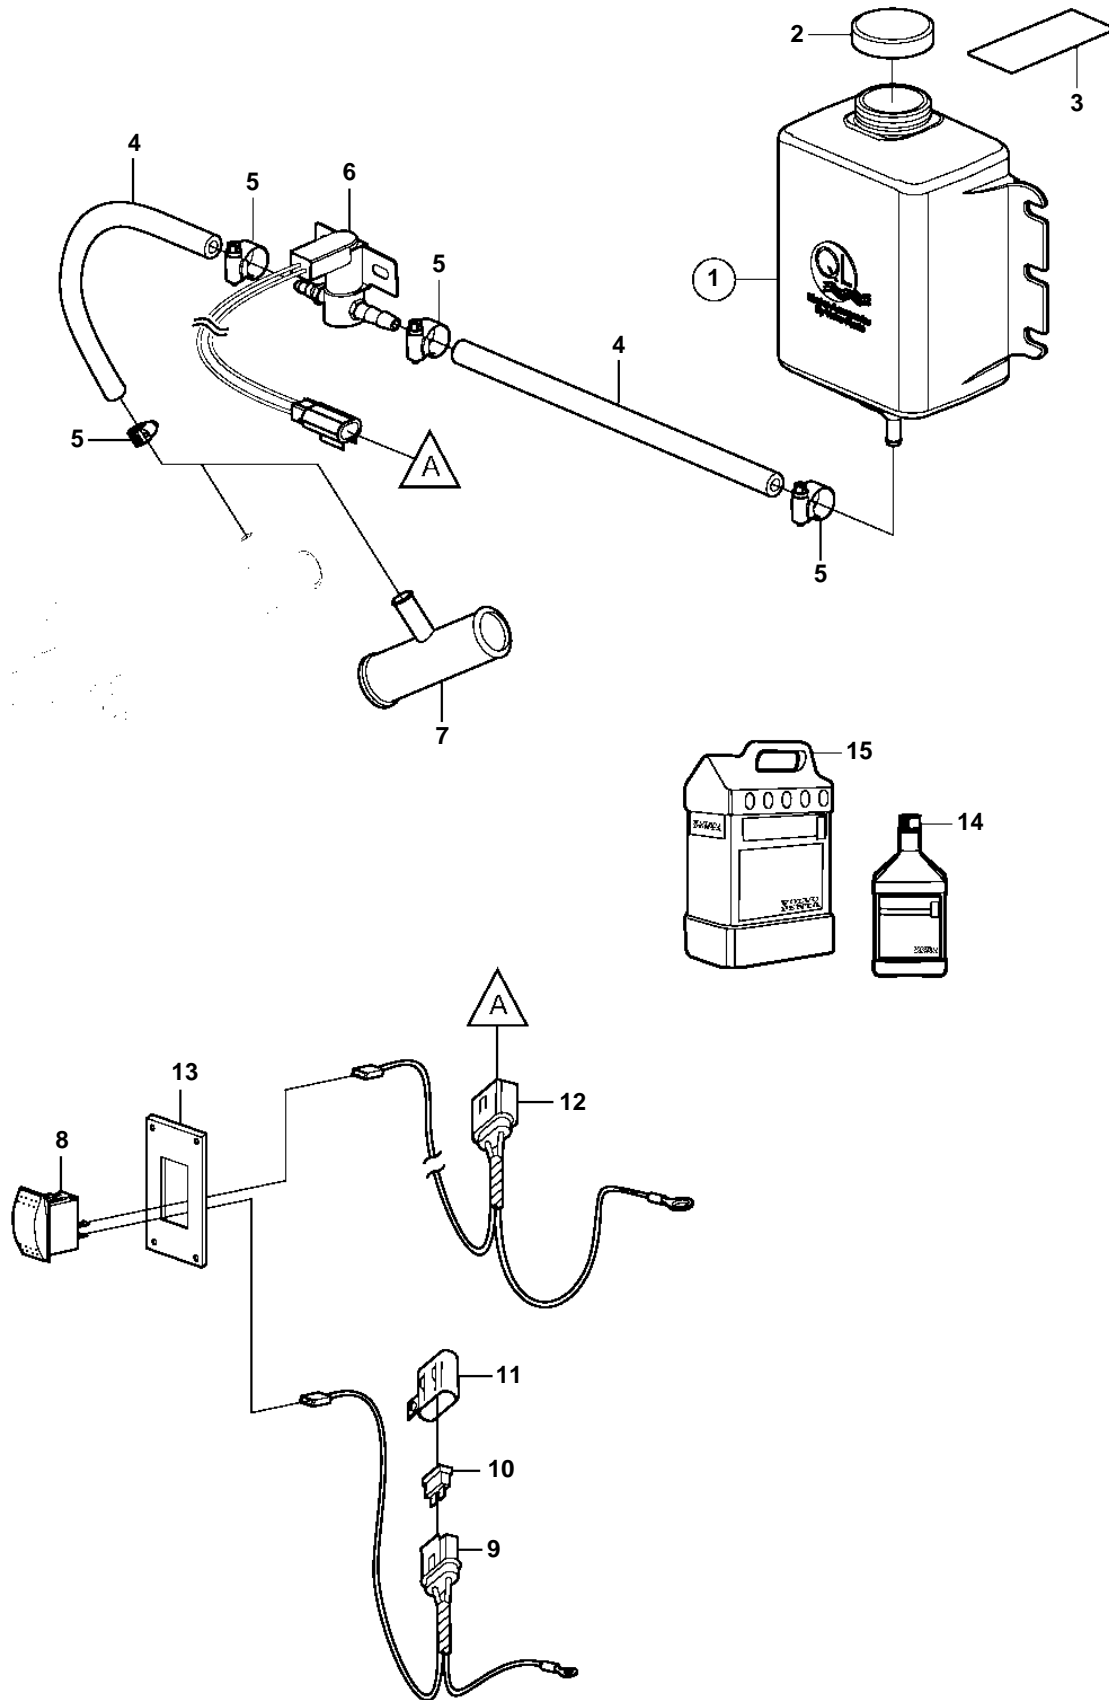

4.3GXi-J, 4.3GXi-JF, 4.3OSi-J, 4.3OSi-JF

23330

4.3GXi-J, 4.3GXi-JF, 4.3OSi-J, 4.3OSi-JF

REF	PART NO.	QTY	DESCRIPTION	NOTES
1	3808877	1	Reservoir	
2		1	• Cap	not sold separately
3	7741899	1	Decal	
4	3587529	1	Hose	Cut
5	3860413	4	Hose clamp	
6	3808911	1	Solenoid valve	
7	3589414	1	T-nipple	1"
	3589415	1	T-nipple	1.25"
8	3862491	1	Switch	
9	3862489	1	Wiring harness	
10	983966	1	• Fuse	
11	8072808	1	• Cover	
12	3862490	1	Wiring harness	
13	3862899	1	Switch plate	Black
	3862898	1	Switch plate	White
	3862900	1	Switch plate	Woodgrain
14	41103103	1	Neutralizing agent	1 Quart (946ml)
15	41103102	1	Neutralizing agent	1 Gallon (3,78L)