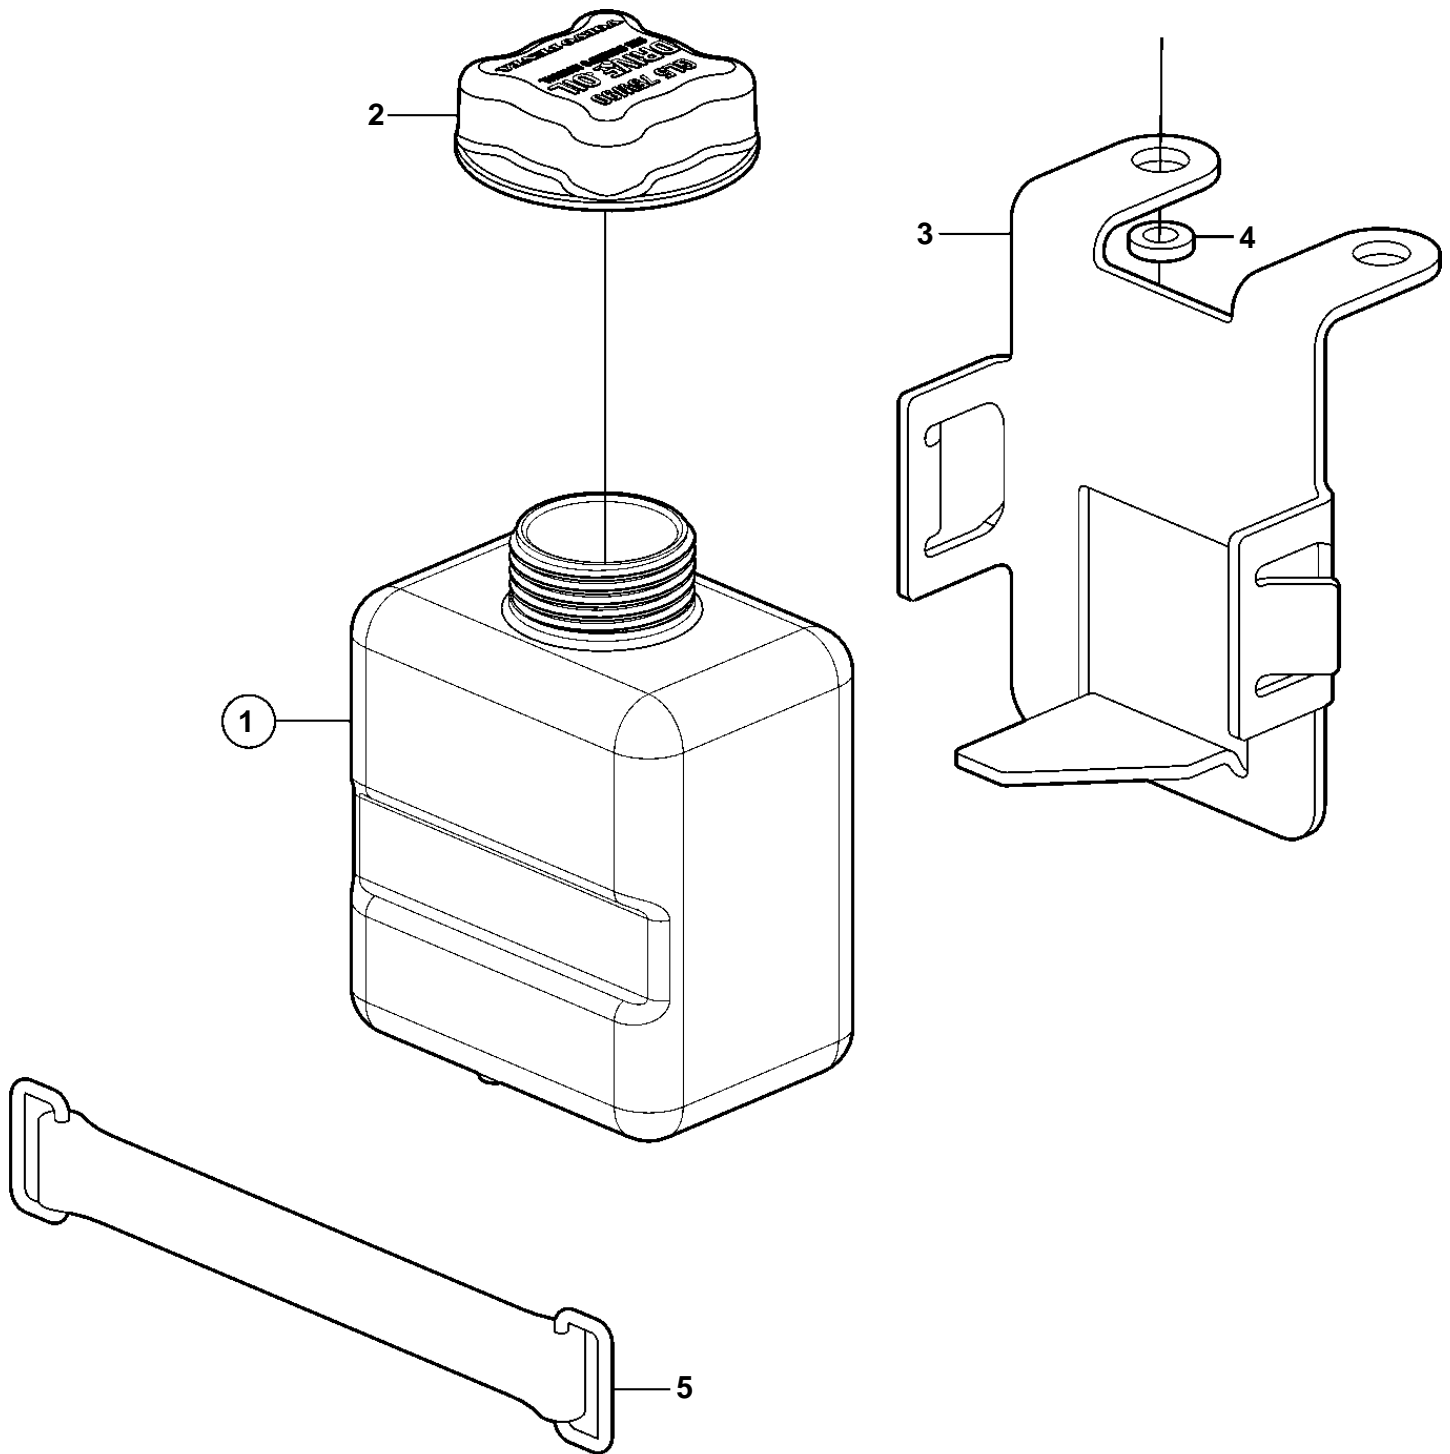

4.30Si-G, 4.30Si-GF

18772

4.3OSi-G, 4.3OSi-GF

REF	PART NO.	QTY	DESCRIPTION
1	3862175	1	Reservoir
2	3862109	1	· Cardboard tube
3	3861764	1	Bracket
4	930842	1	Washer
5	3862111	1	Strap