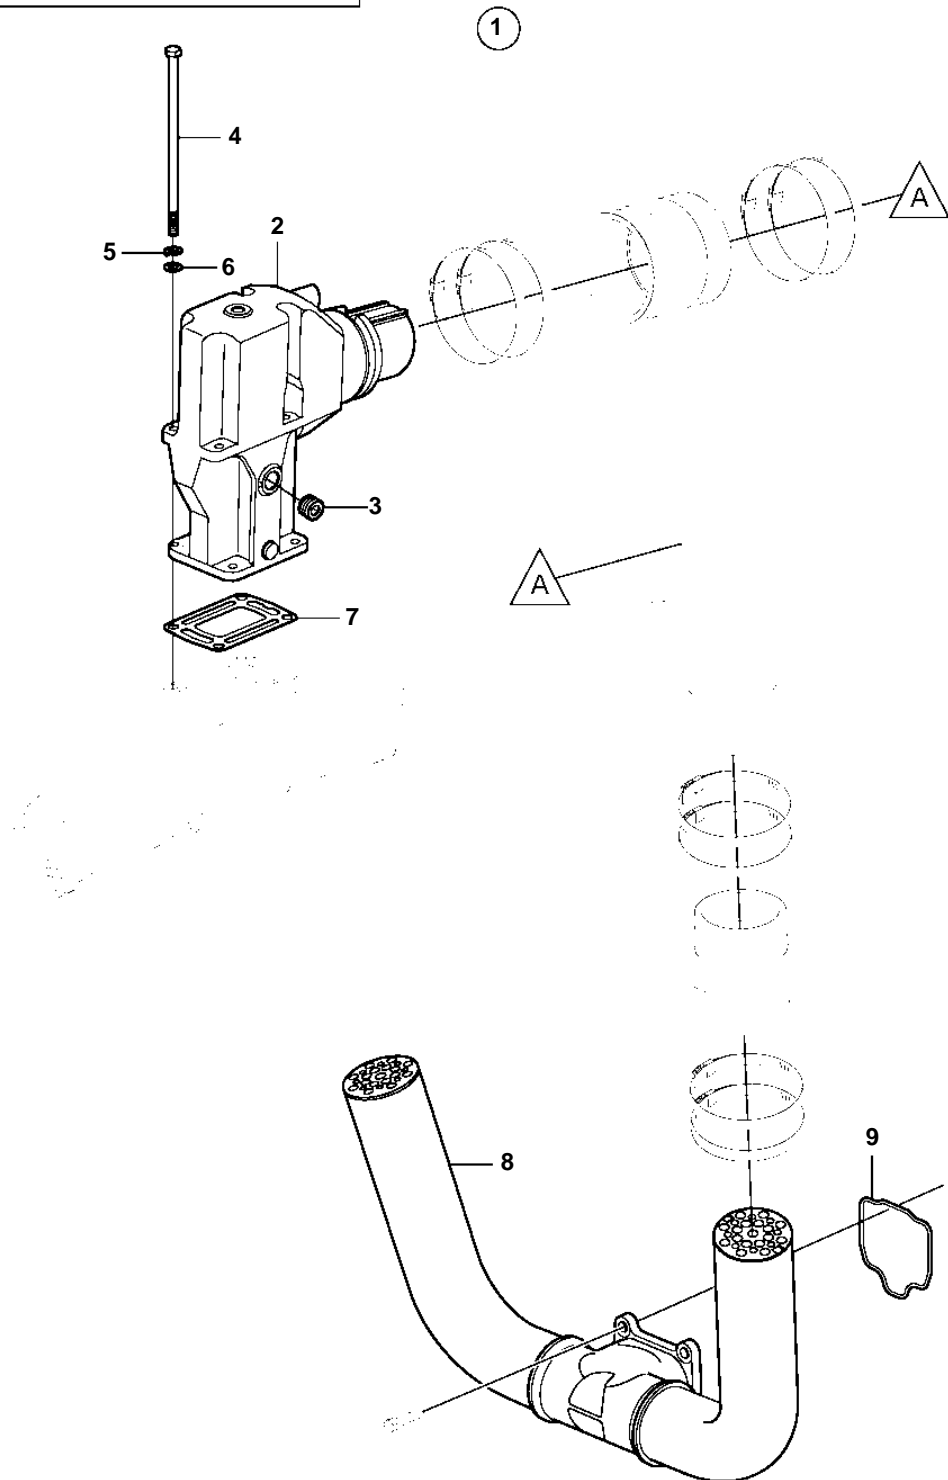

4.30Si-G, 4.30Si-GF

23375

4.3OSi-G, 4.3OSi-GF

REF	PART NO.	QTY	DESCRIPTION	SEE SEC.	NOTES
1	3888848	1	Kit		
2	3862627	2	· Elbow		
			· Bulletin P-25-1-4	P-25-1-4-EN	Tall Riser Options
3	3850999	4	· Plug		
4	3852830	8	· Screw		
5	3852002	8	· Spring washer		
6	980933	8	· Washer		
7	3863191	1	· Kit		
		2	· · Gasket		not sold separately
8	3888825	1	· Exhaust pipe		
9	3860984	1	Sealing		