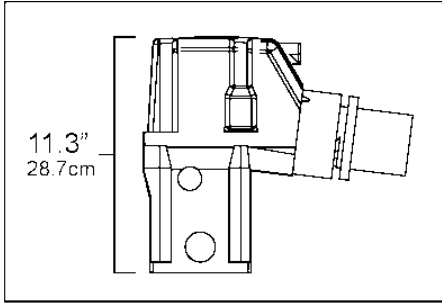

4.30Si-G, 4.30Si-GF

23375

4.3OSi-G, 4.3OSi-GF

REF	PART NO.	QTY	DESCRIPTION	SEE SEC.	NOTES
1	3888848	1	Kit		
2	3862627	2	· Elbow		
			· Bulletin P-25-1-4	P-25-1-4-EN	Tall Riser Options
3	3850999	4	· Plug		
4	3852830	8	· Screw		
5	3852002	8	· Spring washer		
6	980933	8	· Washer		
7	3863191	1	· Kit		
		2	· · Gasket		not sold separately
8	3888825	1	· Exhaust pipe		
9	3860984	1	Sealing		