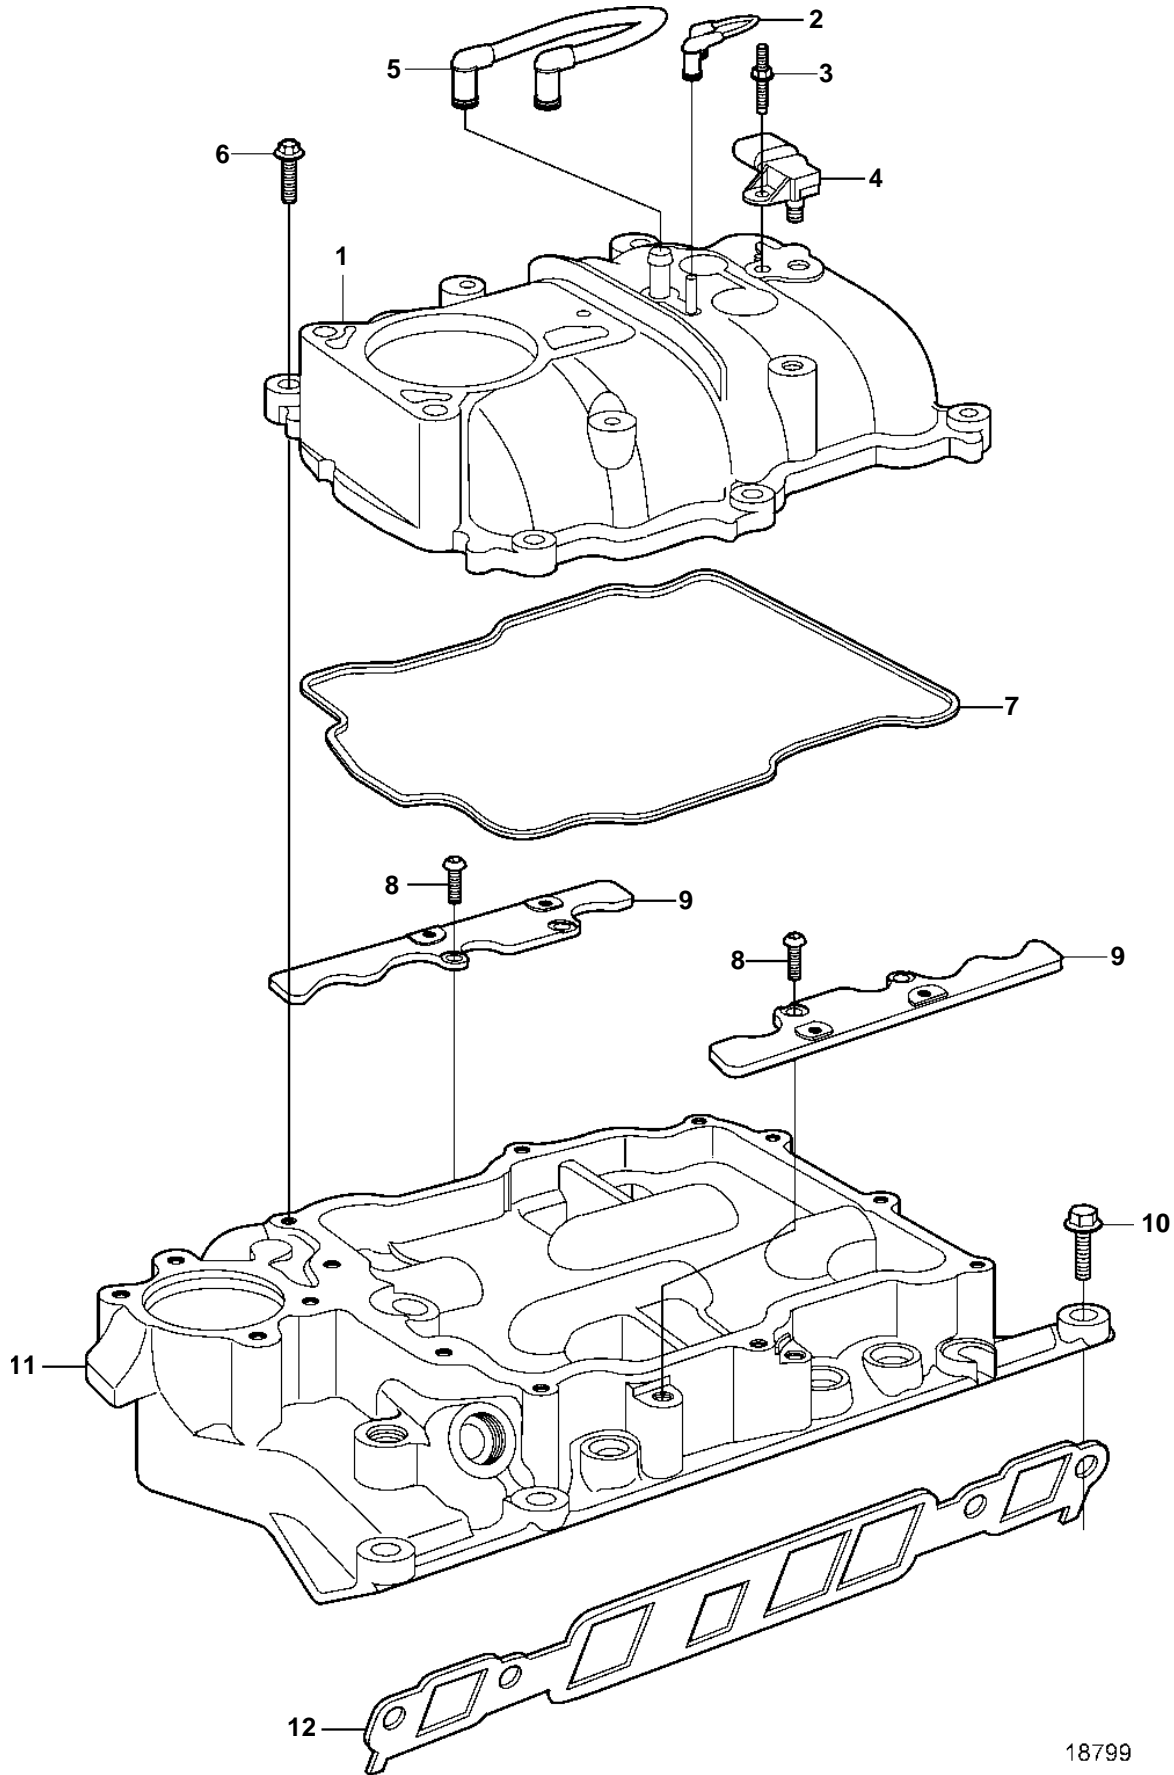

4.3GXi-C, 4.3GXi-CF, 4.3GXi-D, 4.3GXi-DF, 4.3OSi-C, 4.3OSi-CF, 4.3OSi-D, 4.3OSi-DF

18799

4.3GXi-C, 4.3GXi-CF, 4.3GXi-D, 4.3GXi-DF, 4.3OSi-C, 4.3OSi-CF, 4.3OSi-D, 4.3OSi-DF

REF	PART NO.	QTY	DESCRIPTION	NOTES
1	3859014	1	Manifold	
2	3858974	1	Hose	
3	3858973	1	Stud	
4	3859020	1	Sensor	MAT/MAP
5	3859017	1	Hose	
6	3858961	10	Screw	
7	3859016	1	Inlet gasket	
8	3858982	4	Screw	
9		2	Bracket	Part not sold
10	3861980	8	Screw	
11	3859015	1	Manifold	
12	3855807	1	Inlet gasket kit	