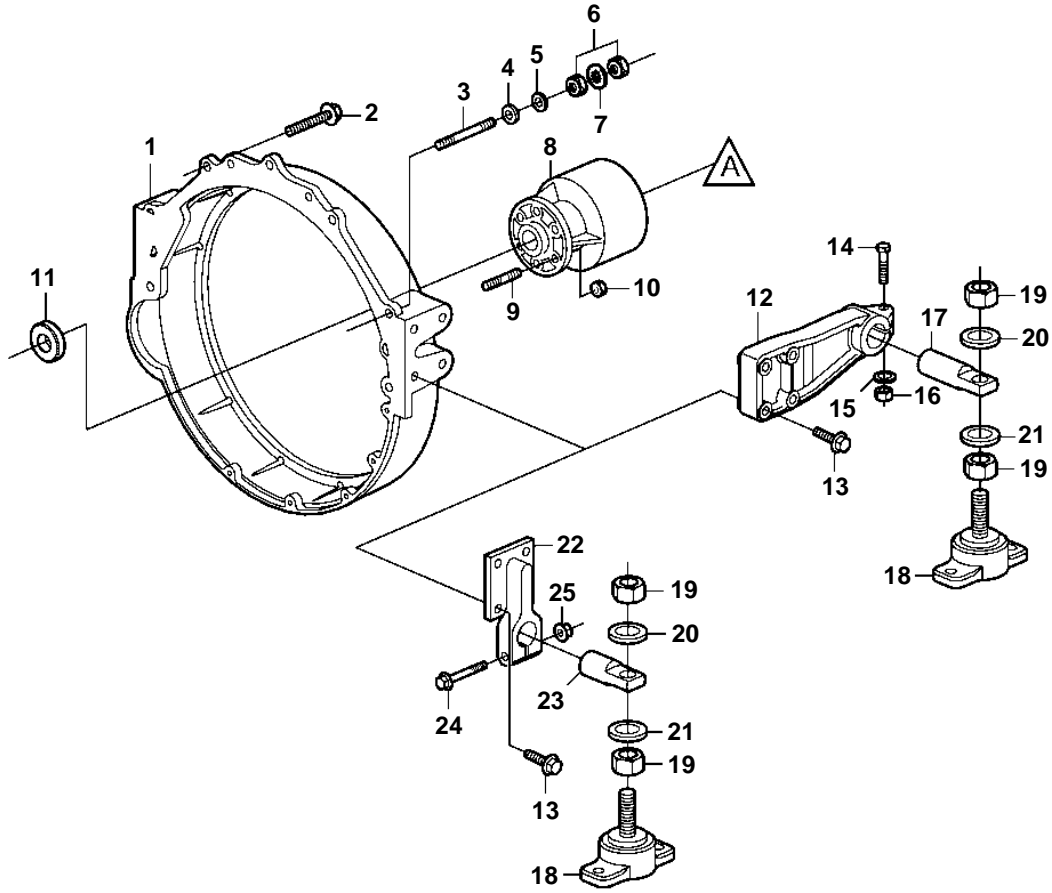

4.3GXi-C, 4.3GXi-CF, 4.3GXi-D, 4.3GXi-DF, 4.3OSi-C, 4.3OSi-CF, 4.3OSi-D, 4.3OSi-DF

20061

4.3GXi-C, 4.3GXi-CF, 4.3GXi-D, 4.3GXi-DF, 4.3OSi-C, 4.3OSi-CF, 4.3OSi-D, 4.3OSi-DF

REF	PART NO.	QTY	DESCRIPTION	NOTES
1	3851722	1	Flywheel housing	
2	947790	4	Flange screw	
3	3862493	2	Stud	
4	980933	2	Washer	
5	3852046	2	Lock washer	
6	971074	4	Nut	
7	982679	4	Lock washer	
8	3858437	1	Rubber coupling	
9	3853274	6	Stud	
10	3853273	6	Lock nut	
11	3858846	1	Bearing	
12		2	Bracket	Earlier prod.
13	965187	8	Screw	
14	955551	2	Screw	
15	941909	2	Spring washer	
16	950355	2	Nut	
17	841247	2	Pin	
18	857251	2	Rubber cushion	
19	955860	4	· Nut	
20	955902	2	Washer	
21	941914	2	Spring washer	
22		2	Bracket	LATER PROD
23		2	Pin	
24	965222	2	Screw	
25	971098	2	Flange lock nut	
26	3851727	1	Bearing housing	
27	946752	11	Flange screw	
28	181877	1	Ball bearing	
29	914540	1	Lock ring	
30	3851724	1	Flange	
31	914465	1	Lock ring	
32		2	Cover	
33	965192	4	Flange screw	L=40mm
	948039	4	Flange screw	L=65mm
34	971099	6	Flange lock nut	Earlier prod.
	977938	4	Flange lock nut	LATER PROD
35	983740	8	Spacer	L=10mm
36	983741	4	Spacer	L=33mm