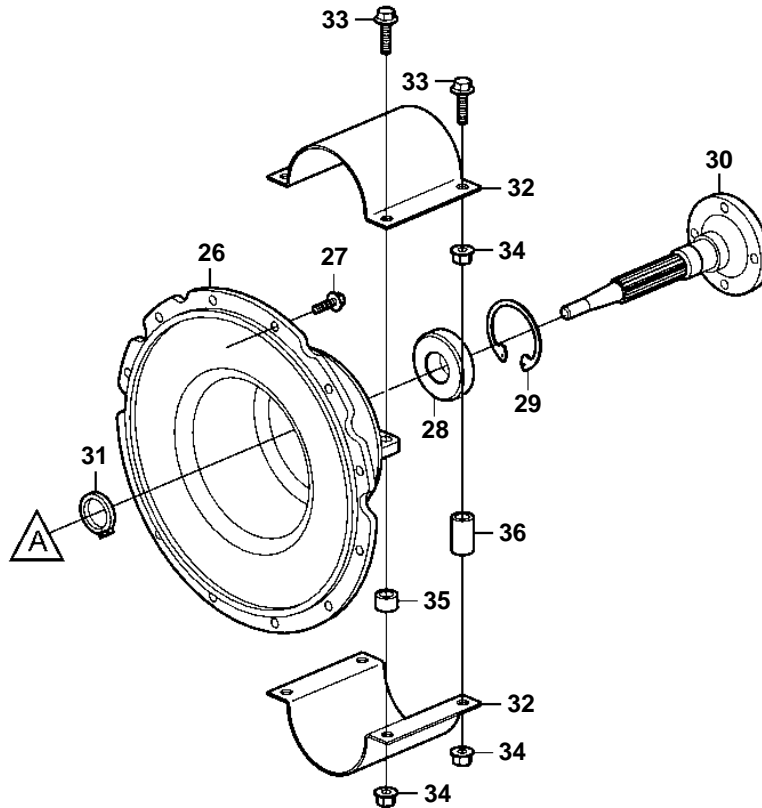

4.3GXi-C, 4.3GXi-CF, 4.3GXi-D, 4.3GXi-DF, 4.3OSi-C, 4.3OSi-CF, 4.3OSi-D, 4.3OSi-DF

20061

4.3GXi-C, 4.3GXi-CF, 4.3GXi-D, 4.3GXi-DF, 4.3OSi-C, 4.3OSi-CF, 4.3OSi-D, 4.3OSi-DF

REF	PART NO.	QTY	DESCRIPTION	NOTES
1	3851722	1	Flywheel housing	
2	947790	4	Flange screw	
3	3862493	2	Stud	
4	980933	2	Washer	
5	3852046	2	Lock washer	
6	971074	4	Nut	
7	982679	4	Lock washer	
8	3858437	1	Rubber coupling	
9	3853274	6	Stud	
10	3853273	6	Lock nut	
11	3858846	1	Bearing	
12		2	Bracket	Earlier prod.
13	965187	8	Screw	
14	955551	2	Screw	
15	941909	2	Spring washer	
16	950355	2	Nut	
17	841247	2	Pin	
18	857251	2	Rubber cushion	
19	955860	4	· Nut	
20	955902	2	Washer	
21	941914	2	Spring washer	
22		2	Bracket	LATER PROD
23		2	Pin	
24	965222	2	Screw	
25	971098	2	Flange lock nut	
26	3851727	1	Bearing housing	
27	946752	11	Flange screw	
28	181877	1	Ball bearing	
29	914540	1	Lock ring	
30	3851724	1	Flange	
31	914465	1	Lock ring	
32		2	Cover	
33	965192	4	Flange screw	L=40mm
	948039	4	Flange screw	L=65mm
34	971099	6	Flange lock nut	Earlier prod.
	977938	4	Flange lock nut	LATER PROD
35	983740	8	Spacer	L=10mm
36	983741	4	Spacer	L=33mm