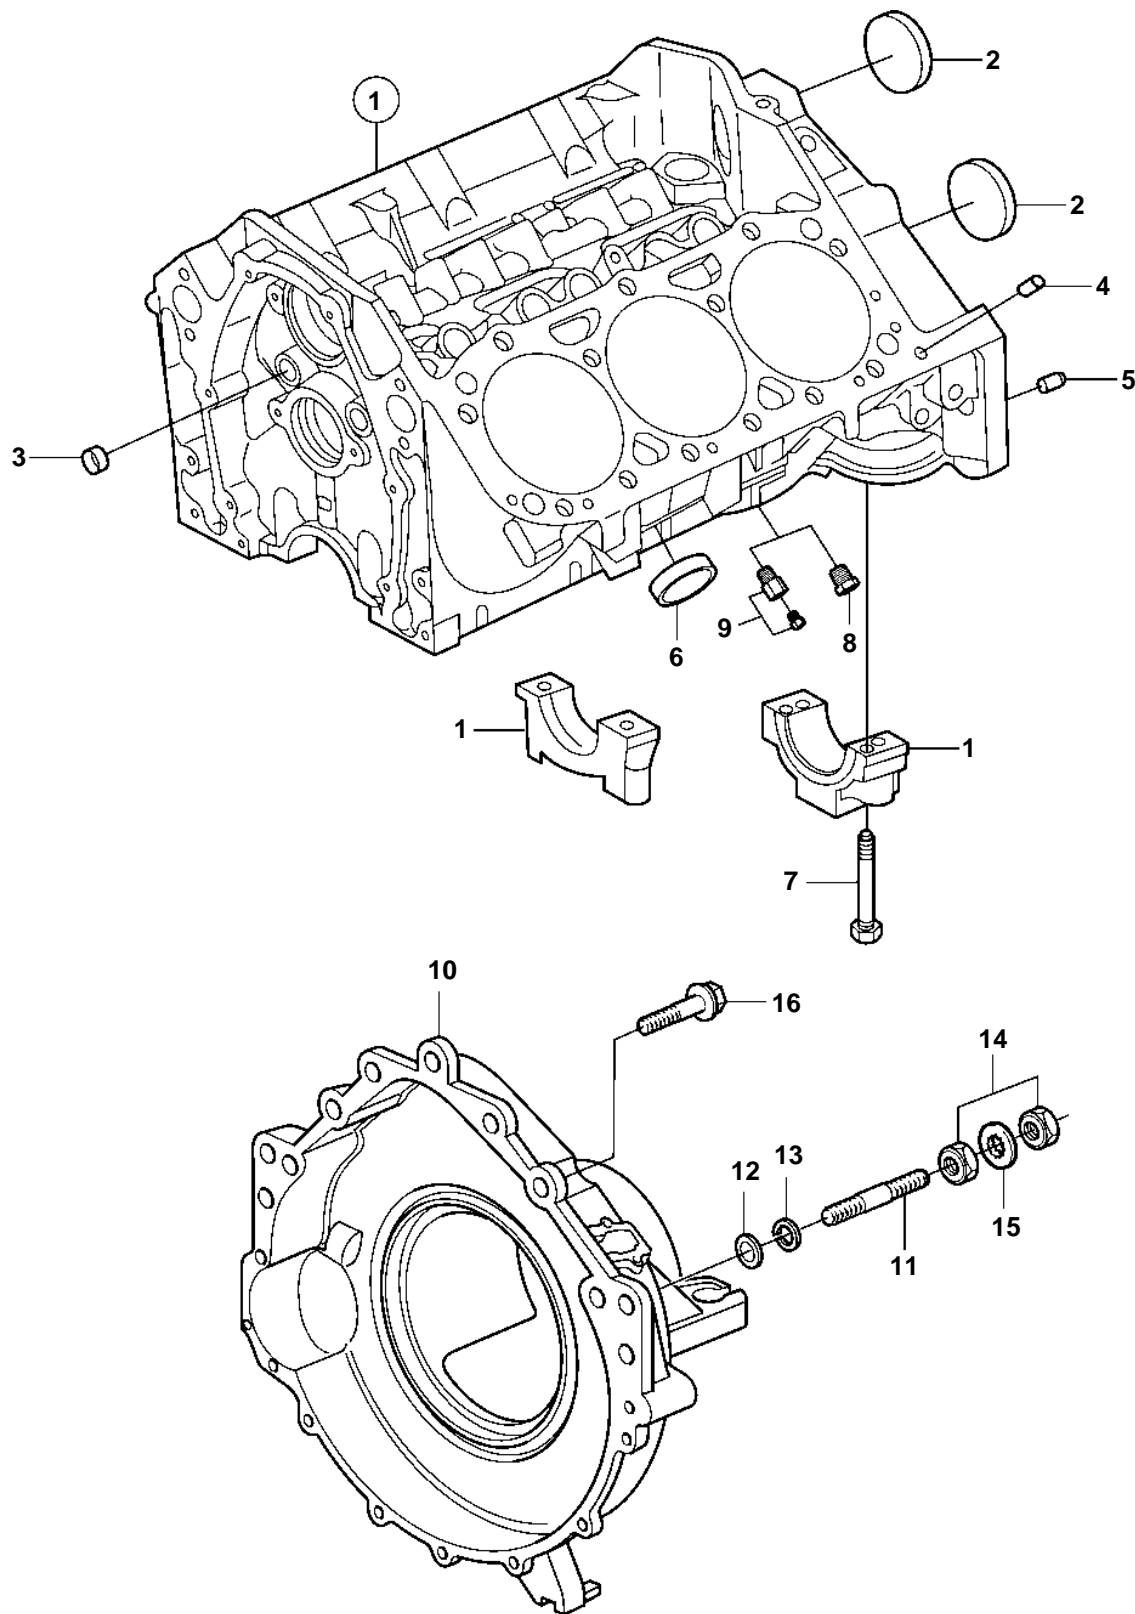

4.3GXi-C, 4.3GXi-CF, 4.3GXi-D, 4.3GXi-DF

4.3GXi-C, 4.3GXi-CF, 4.3GXi-D, 4.3GXi-DF

| REF | PART NO. | QTY | DESCRIPTION | NOTES |
|-----|----------|-----|------------------|--------|
| 1 | | 1 | Cylinder block | |
| 2 | 3853209 | 2 | · Core plug | |
| 3 | 3853208 | 2 | · Cap plug | |
| 4 | 3853114 | 4 | · Locating pin | |
| 5 | 3856001 | 2 | · Pin | |
| 6 | 3852100 | 8 | · Core plug | |
| 7 | 3862355 | 10 | · Screw | |
| 8 | 3850802 | X | Plug | |
| 9 | 3854494 | X | Drain cock | |
| 10 | 3857846 | 1 | Flywheel housing | |
| 11 | 3857937 | 2 | Stud | |
| 12 | 980933 | 2 | Washer | |
| 13 | 3852046 | 2 | Lock washer | |
| 14 | 971071 | 4 | Nut | |
| 15 | 940147 | 4 | Washer | |
| 16 | 968233 | 1 | Screw | L=25mm |
| | 946472 | 3 | Screw | L=30mm |