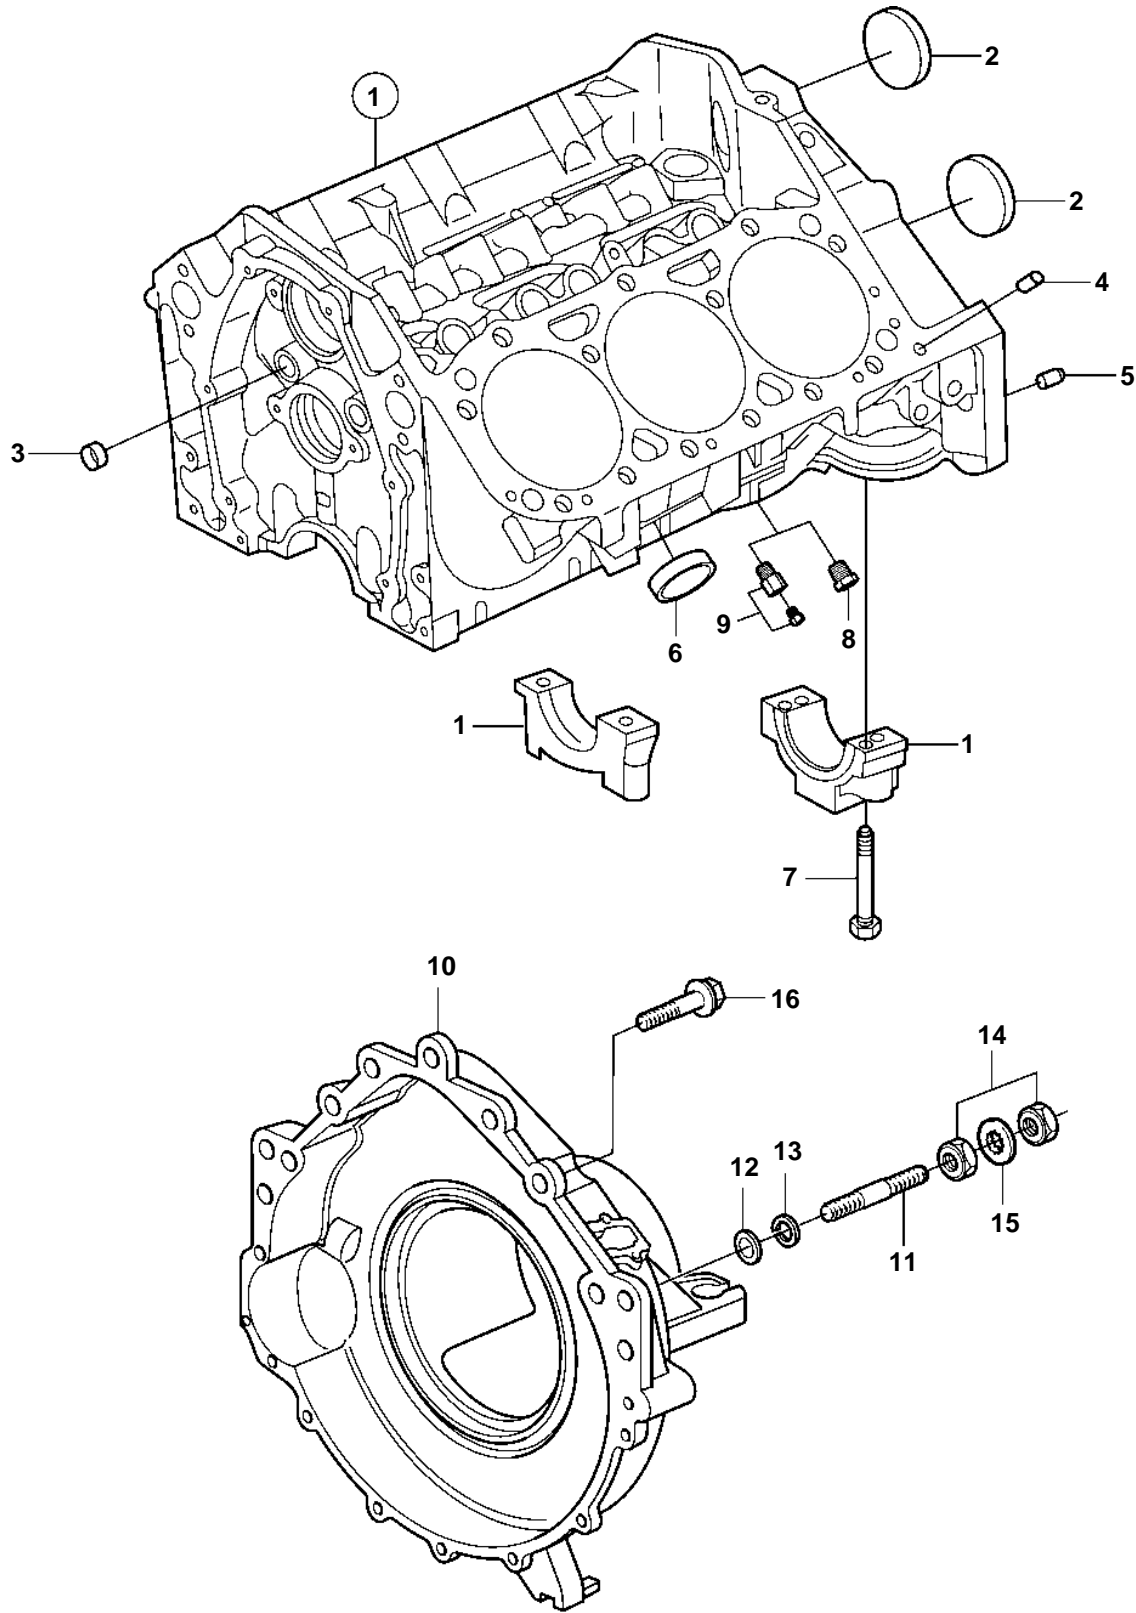

4.30Si-C, 4.30Si-CF, 4.30Si-D, 4.30Si-DF

4.3OSi-C, 4.3OSi-CF, 4.3OSi-D, 4.3OSi-DF

REF	PART NO.	QTY	DESCRIPTION	NOTES
1		1	Cylinder block	
2	3853209	2	· Core plug	
3	3853208	2	· Cap plug	
4	3853114	4	· Locating pin	
5	3856001	2	· Pin	
6	3852100	8	· Core plug	
7	3862355	10	· Screw	
8	3850802	X	Plug	
9	3854494	X	Drain cock	
10	3857846	1	Flywheel housing	
11	982676	2	Stud	
12	980933	2	Washer	
13	982475	2	Spring washer	
14	971074	4	Nut	
15	982679	4	Lock washer	
16	968233	1	Screw	L=25mm
	946472	3	Screw	L=30mm