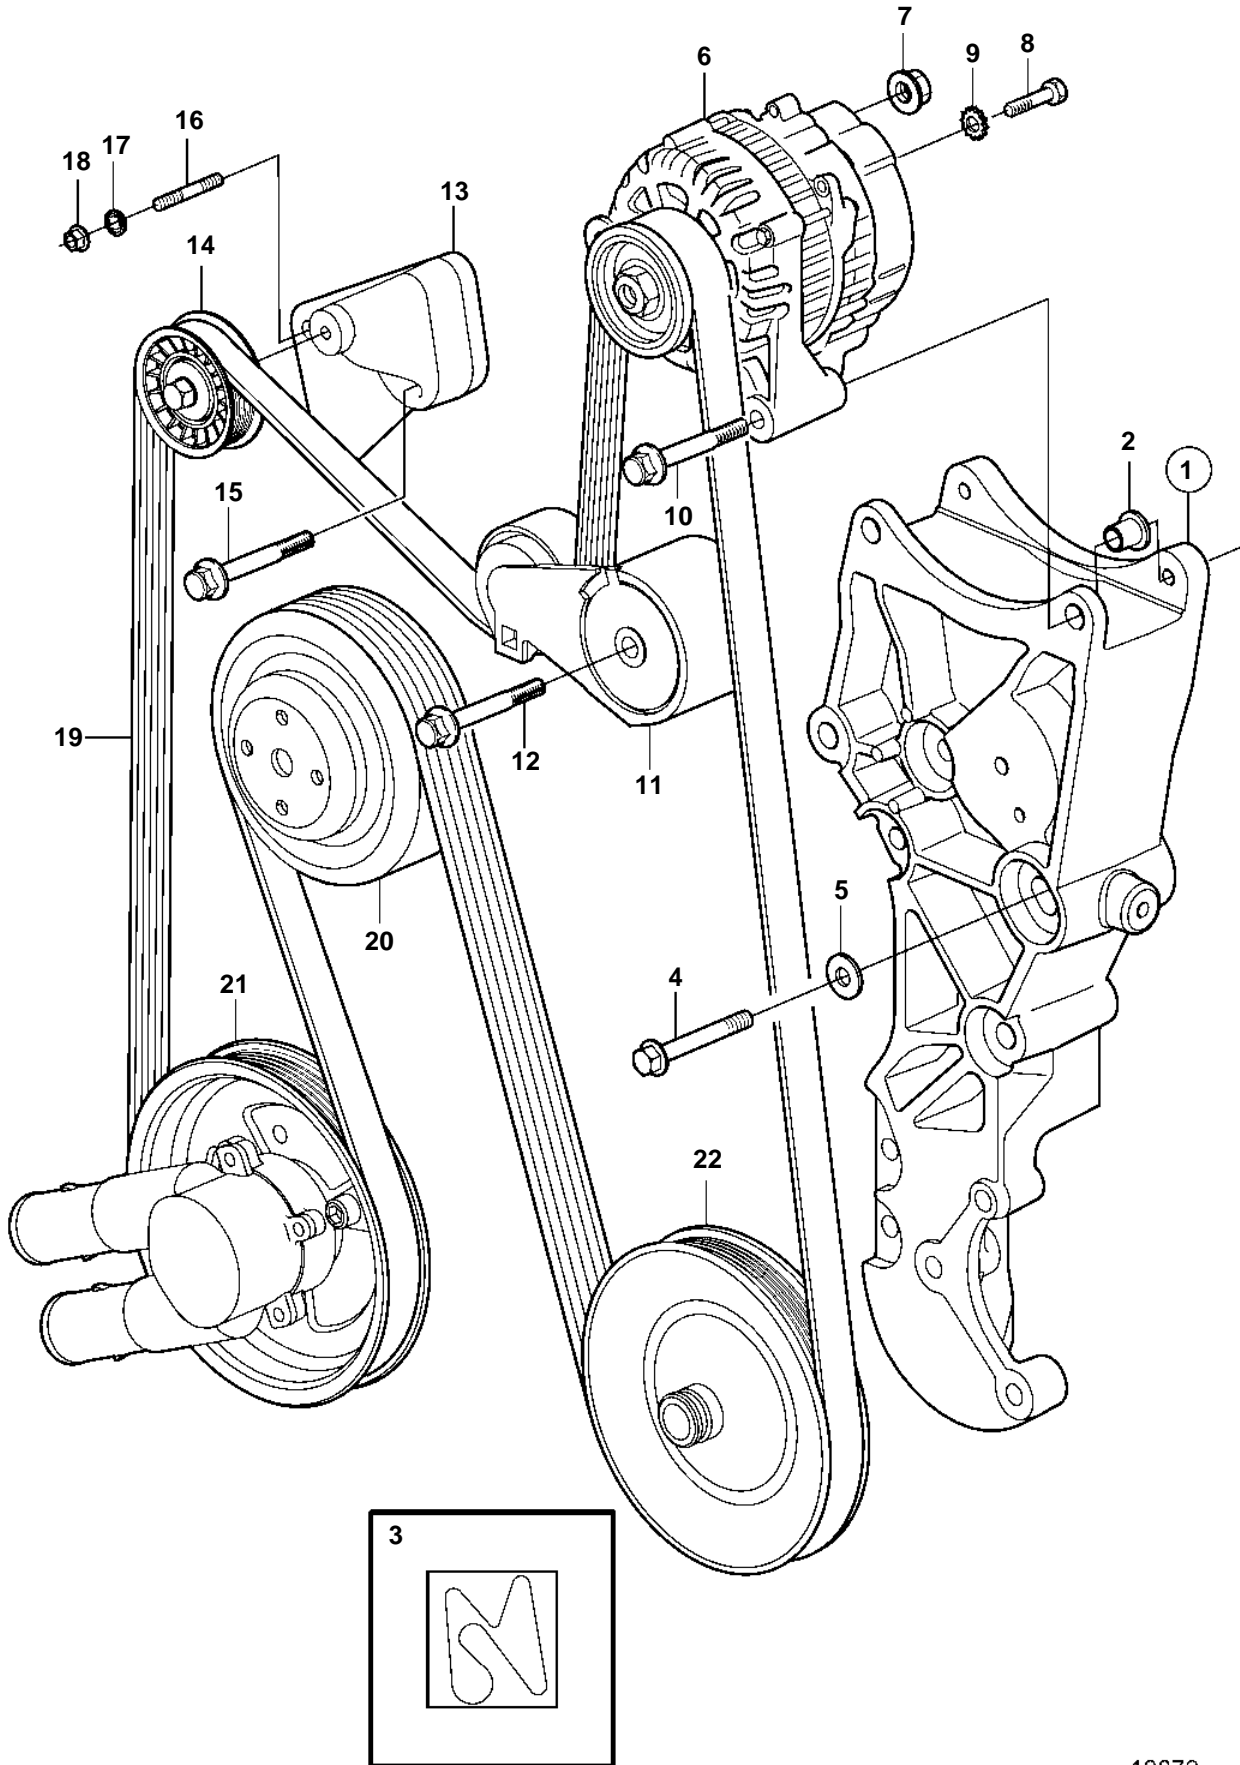

4.3GXi-C, 4.3GXi-CF, 4.3GXi-D, 4.3GXi-DF, 4.3OSi-C, 4.3OSi-CF, 4.3OSi-D, 4.3OSi-DF

4.3GXi-C, 4.3GXi-CF, 4.3GXi-D, 4.3GXi-DF, 4.3OSi-C, 4.3OSi-CF, 4.3OSi-D, 4.3OSi-DF

REF	PART NO.	QTY	DESCRIPTION	SEE SEC.	NOTES
1	3860080	1	Bracket		
2	3854579	2	· Bushing		
3	3860383	1	Decal		
4	3853367	4	Screw		L=3.25" (82mm)
	3853392	1	Screw		L=2.50" (64mm)
5	980933	2	Washer		
6	3862613	1	Alternator		
7	3853714	1	Nut		
8	3852208	1	Screw		
9	3852520	1	Washer		
10	3853367	2	Screw		
11	3860079	1	Belt tensioner		
12	3860281	1	Screw		
13		1	Bracket		
14	3860201	1	Pulley		
15	3860285	1	Screw		
16	3860928	2	Stud		
17	3860538	2	Nut, speed		
18	3853404	2	Lock nut		
19	3860086	1	Drive belt		
20		1	Pulley, circulation pump	6790	
21		1	Sea water pump	6791	
22		1	Pulley, power steering pump	6798	