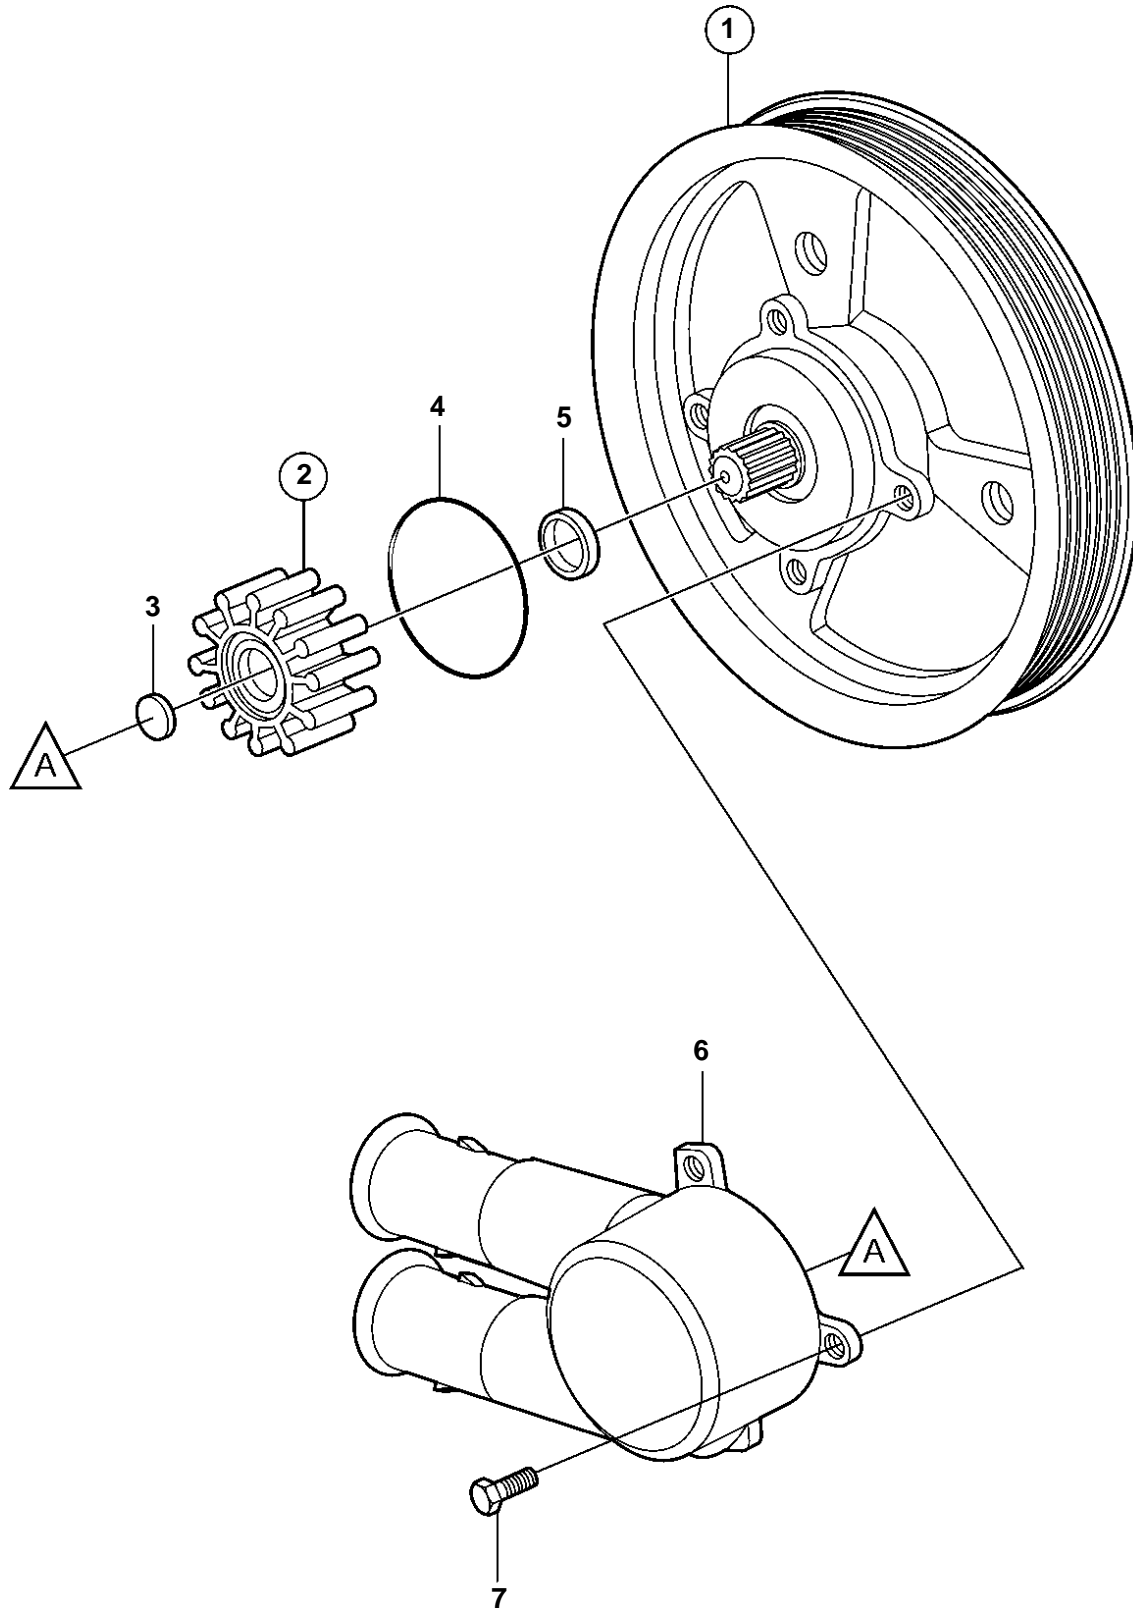

4.3GXi-C, 4.3GXi-CF, 4.3GXi-D, 4.3GXi-DF, 4.3OSi-C, 4.3OSi-CF, 4.3OSi-D, 4.3OSi-DF

4.3GXi-C, 4.3GXi-CF, 4.3GXi-D, 4.3GXi-DF, 4.3OSi-C, 4.3OSi-CF, 4.3OSi-D, 4.3OSi-DF

REF	PART NO.	QTY	DESCRIPTION	NOTES
1	3862482	1	Sea water pump	Earlier prod.
	3812693	1	Sea water pump	LATER PROD
2	3862567	1	· Impeller kit	
3	827019	1	· · Sealing washer	
4	3858938	1	· · O-ring	
5	827247	1	· Sealing ring	
6	3858115	1	· Housing	
7	3587445	4	· Screw	