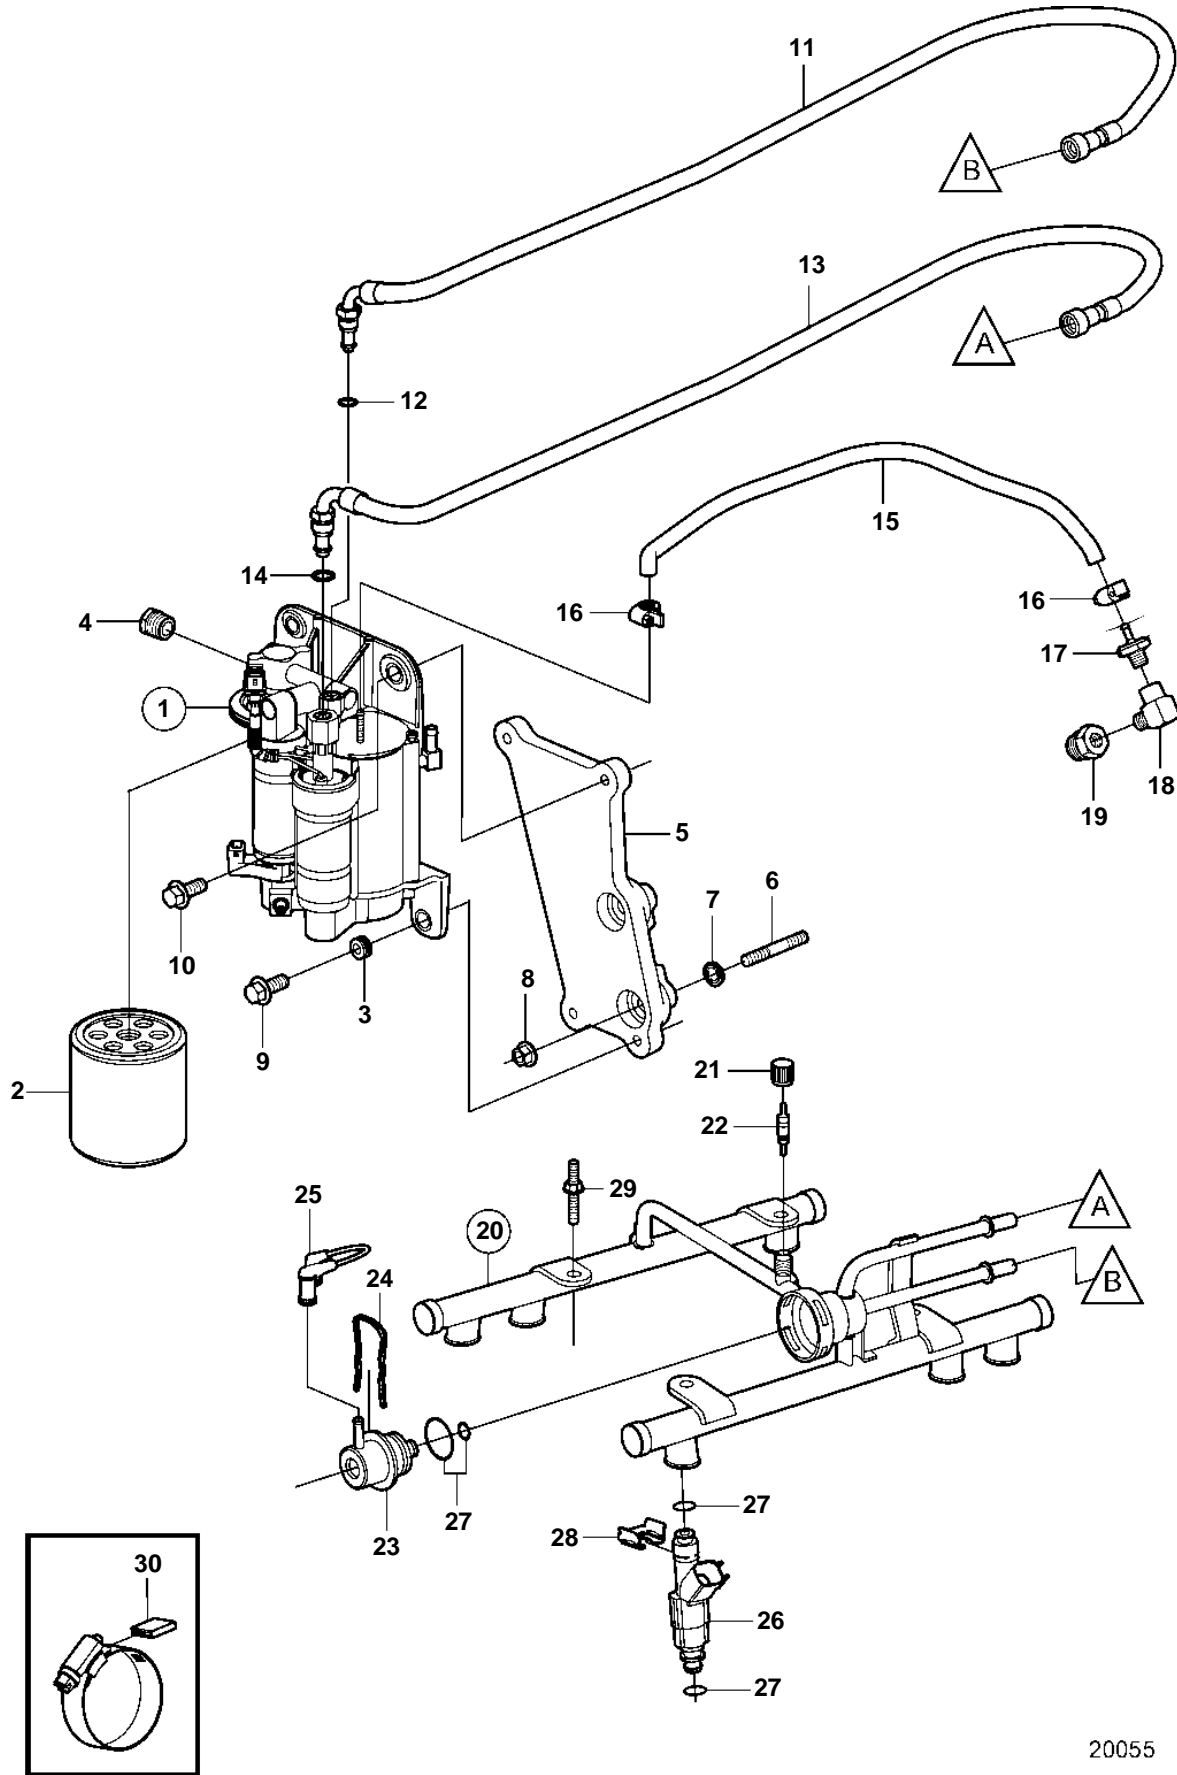

4.3GXi-C, 4.3GXi-CF, 4.3GXi-D, 4.3GXi-DF, 4.3OSi-C, 4.3OSi-CF, 4.3OSi-D, 4.3OSi-DF

20055

4.3GXi-C, 4.3GXi-CF, 4.3GXi-D, 4.3GXi-DF, 4.3OSi-C, 4.3OSi-CF, 4.3OSi-D, 4.3OSi-DF

REF	PART NO.	QTY	DESCRIPTION	NOTES
1	3861355	1	Fuel pump kit	
	3588865	1	· Fuel pump kit	HIGH PRESSURE PUMP
2	3862228	1	· Fuel filter	
3	3861396	4	· Rubber bushing	
4	3857816	1	Bushing	
5	3861031	1	Bracket	
6	3860928	2	Stud	
7	3860538	2	Nut, speed	
8	3853404	2	Lock nut	
9	982702	2	Flange screw	
10	982702	2	Flange screw	Sea water cooling
	946472	2	Screw	FRESH WATER COOLING
11	3862635	1	Fuel line	
12	3850424	1	· O-ring	
13	3862634	1	Fuel line	
14	3850423	1	· O-ring	
15	3862561	1	Hose	
16	3860413	2	Clamp	
17	3860290	1	Impulse limiter	
18	16218	1	Elbow nipple	
19	3861926	1	Fitting	
20		1	Fuel pipe	
21	3858972	1	Cap	
22	3858971	1	Fuel valve	
23	3858967	1	Fuel press regulator	
24	3858968	1	Clip	
25	3858974	1	Hose	
26	3858969	6	Injector	
27	3858981	1	O-ring	Includes 16 o-rings for injectors and 2 o-rings for pressure regulator.
28	3858970	6	Retainer	
29	3858973	4	Stud	
30	3861999	2	Cover	W=0.300" (7.6mm)