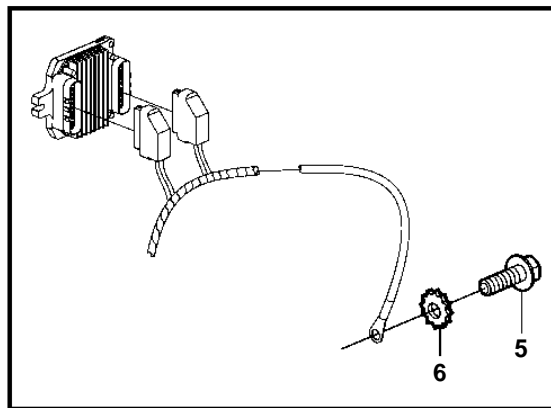

4.3GXi-C, 4.3GXi-CF, 4.3GXi-D, 4.3GXi-DF, 4.3OSi-C, 4.3OSi-CF, 4.3OSi-D, 4.3OSi-DF

20069

4.3GXi-C, 4.3GXi-CF, 4.3GXi-D, 4.3GXi-DF, 4.3OSi-C, 4.3OSi-CF, 4.3OSi-D, 4.3OSi-DF

REF	PART NO.	QTY	DESCRIPTION	NOTES
1	3862618	1	Cable harness	
2	3852237	2	Retainer	
3	3855178	2	Connector	
4	3852146	2	Clamp	D=.375" (9.5mm)
	3852124	1	Clamp	D=.188" (4.8mm)
5	3853557	1	Screw	
6	3852070	1	Washer	
7	3854031	1	Cable harness, trim pump	