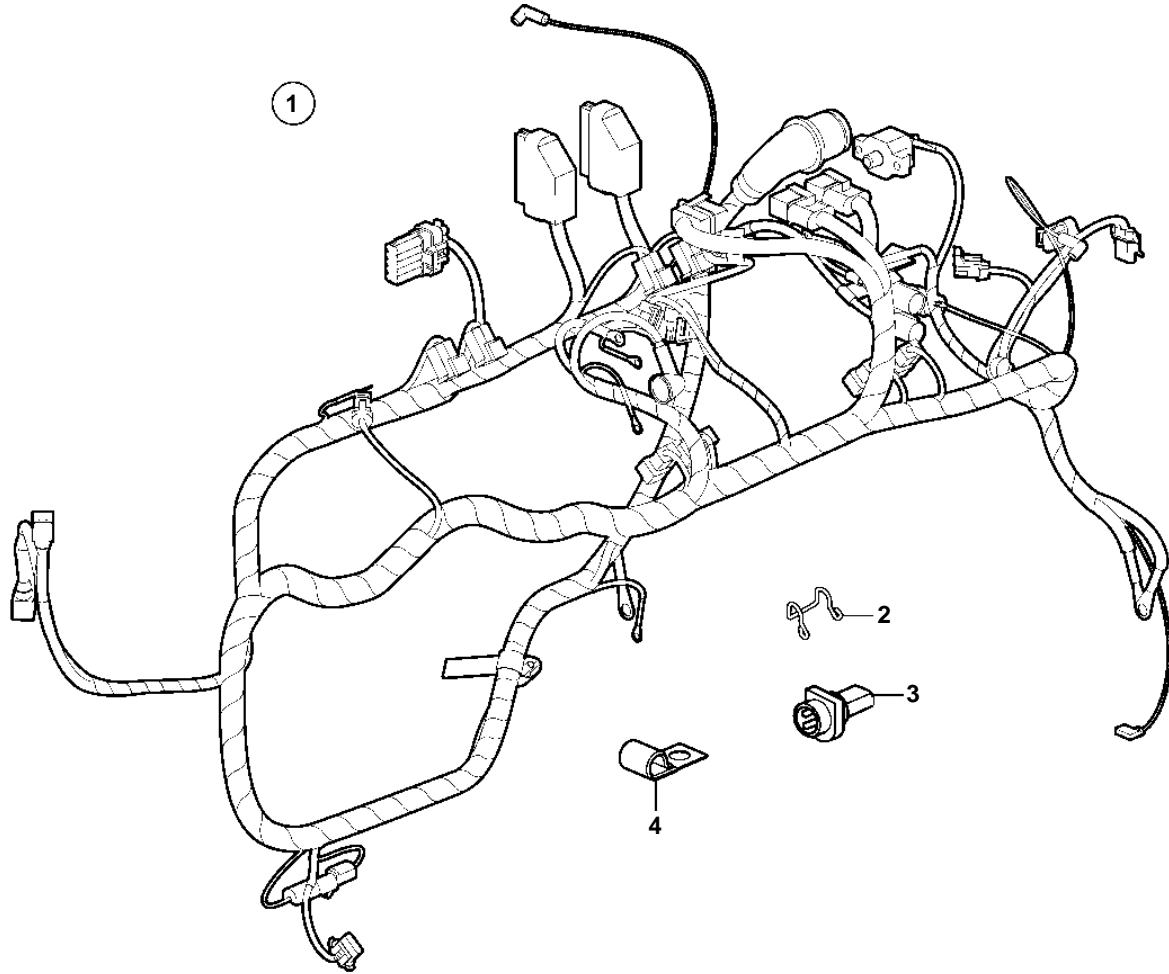

4.3GXi-C, 4.3GXi-CF, 4.3GXi-D, 4.3GXi-DF, 4.3OSi-C, 4.3OSi-CF, 4.3OSi-D, 4.3OSi-DF

20069

4.3GXi-C, 4.3GXi-CF, 4.3GXi-D, 4.3GXi-DF, 4.3OSi-C, 4.3OSi-CF, 4.3OSi-D, 4.3OSi-DF

REF	PART NO.	QTY	DESCRIPTION	NOTES
1	3862618	1	Cable harness	
2	3852237	2	Retainer	
3	3855178	2	Connector	
4	3852146	2	Clamp	D=.375" (9.5mm)
	3852124	1	Clamp	D=.188" (4.8mm)
5	3853557	1	Screw	
6	3852070	1	Washer	
7	3854031	1	Cable harness, trim pump	