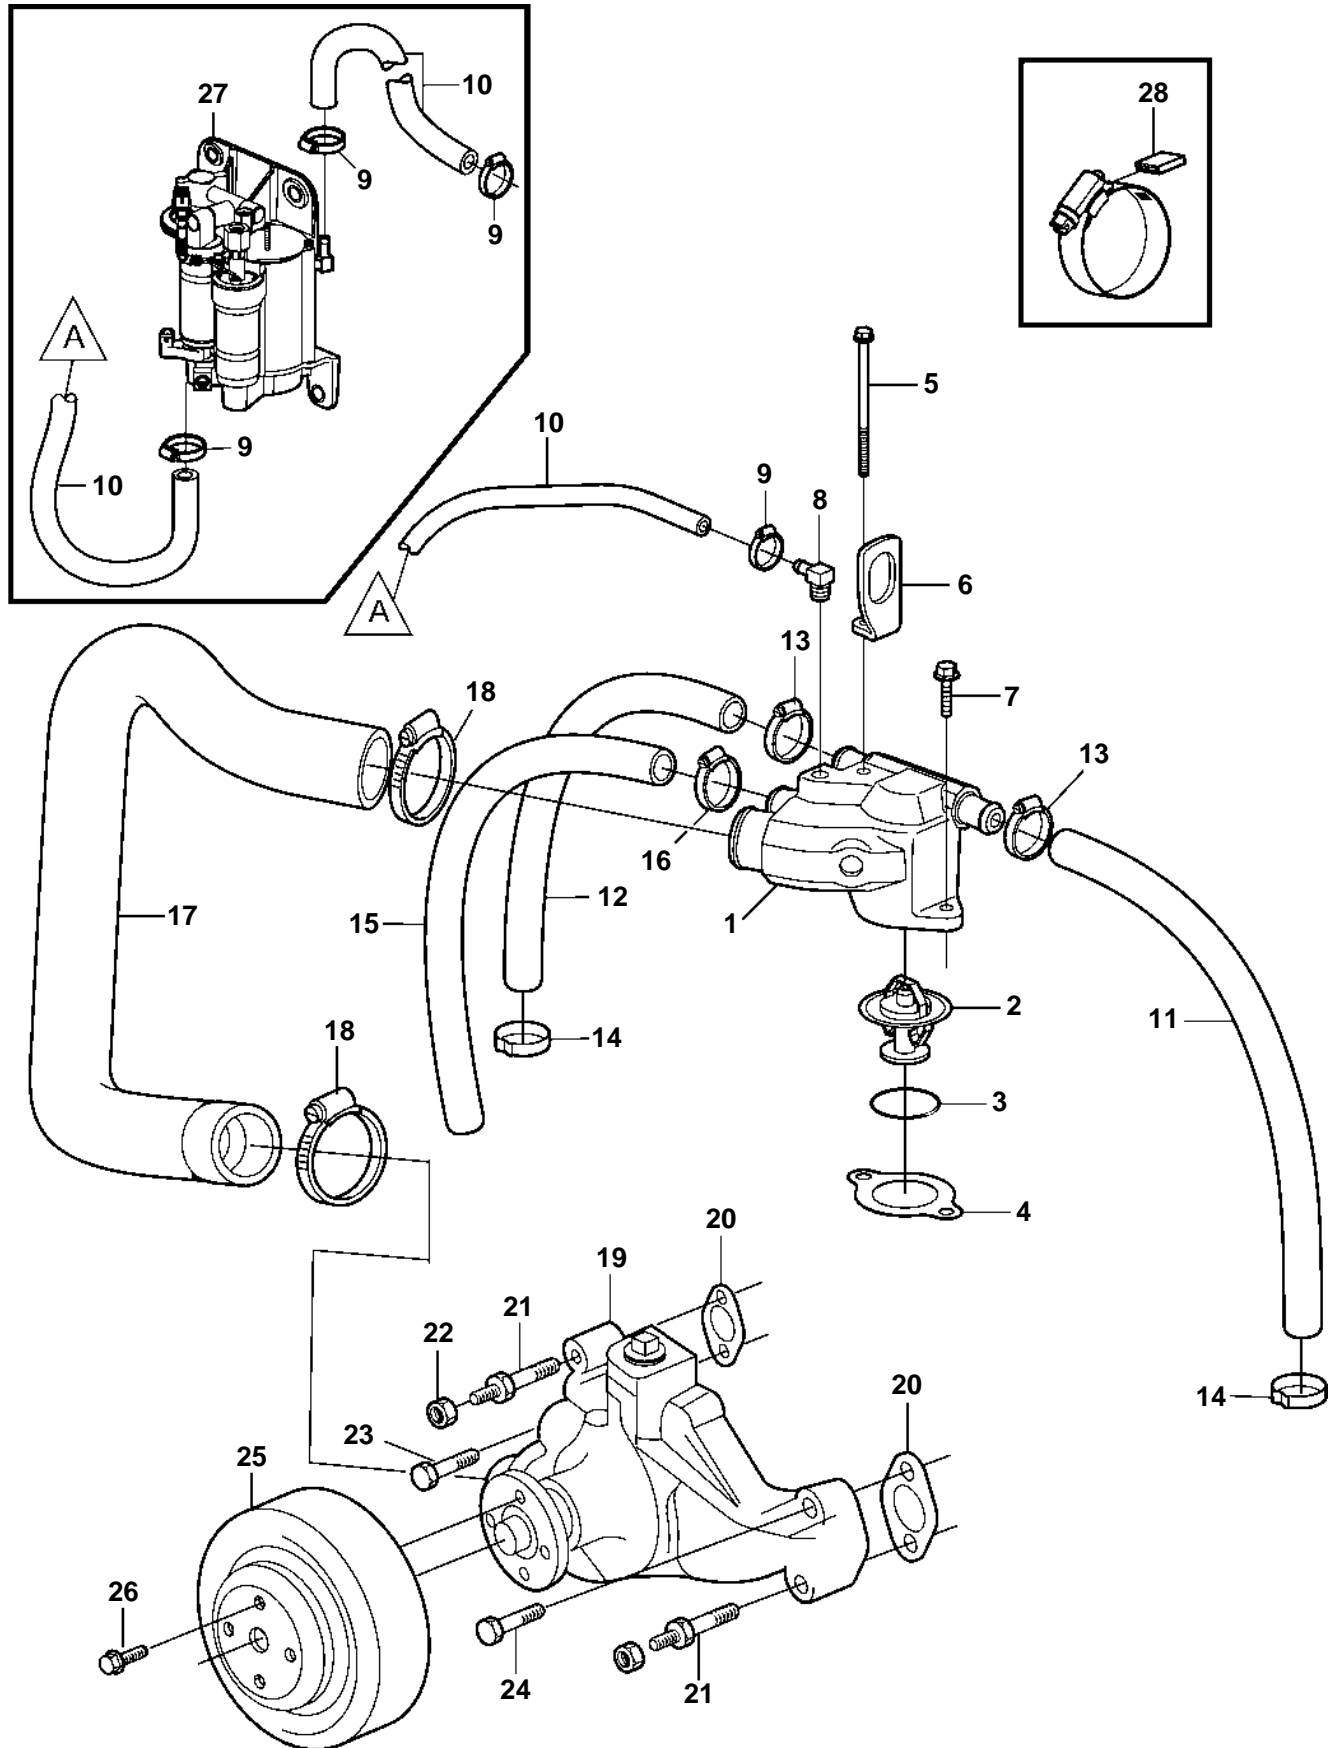

4.3GXi-C, 4.3GXi-D, 4.3OSi-C, 4.3OSi-D

19887

4.3GXi-C, 4.3GXi-D, 4.3OSi-C, 4.3OSi-D

REF	PART NO.	QTY	DESCRIPTION	SEE SEC.	NOTES
1	3863086	1	Thermostat housing		
2	3862835	1	Thermostat		
3	983944	1	O-ring		
4	3852111	1	Gasket		
5	968842	1	Flange screw		
6	3852649	1	Bracket		
7	945444	1	Flange screw		
8	3853597	1	Elbow		
9	3860413	4	Clamp		
10	3862550	2	Hose		
11	3860588	1	Hose		
12	3862536	1	Hose		
13	3853780	2	Clamp		
14	982715	2	Clamp		
15	3862538	1	Hose		
16	3852602	1	Clamp		
17	3862523	1	Hose		
18	3852098	2	Clamp		
19	3853850	1	Circulation pump		
20	3852477	2	Gasket		
21	3856147	2	Stud		
22	3853403	2	Nut		
23	3856137	1	Screw		
24	3856136	1	Screw		
25	3860083	1	Pulley		
26	3853390	4	Screw		GXi
	3863054	4	Screw		OSi
27		1	Fuel pump	6785	
28	3858532	X	Cover		W=0.465" (11.8mm)
	3861999	X	Cover		W=0.300" (7.6mm)