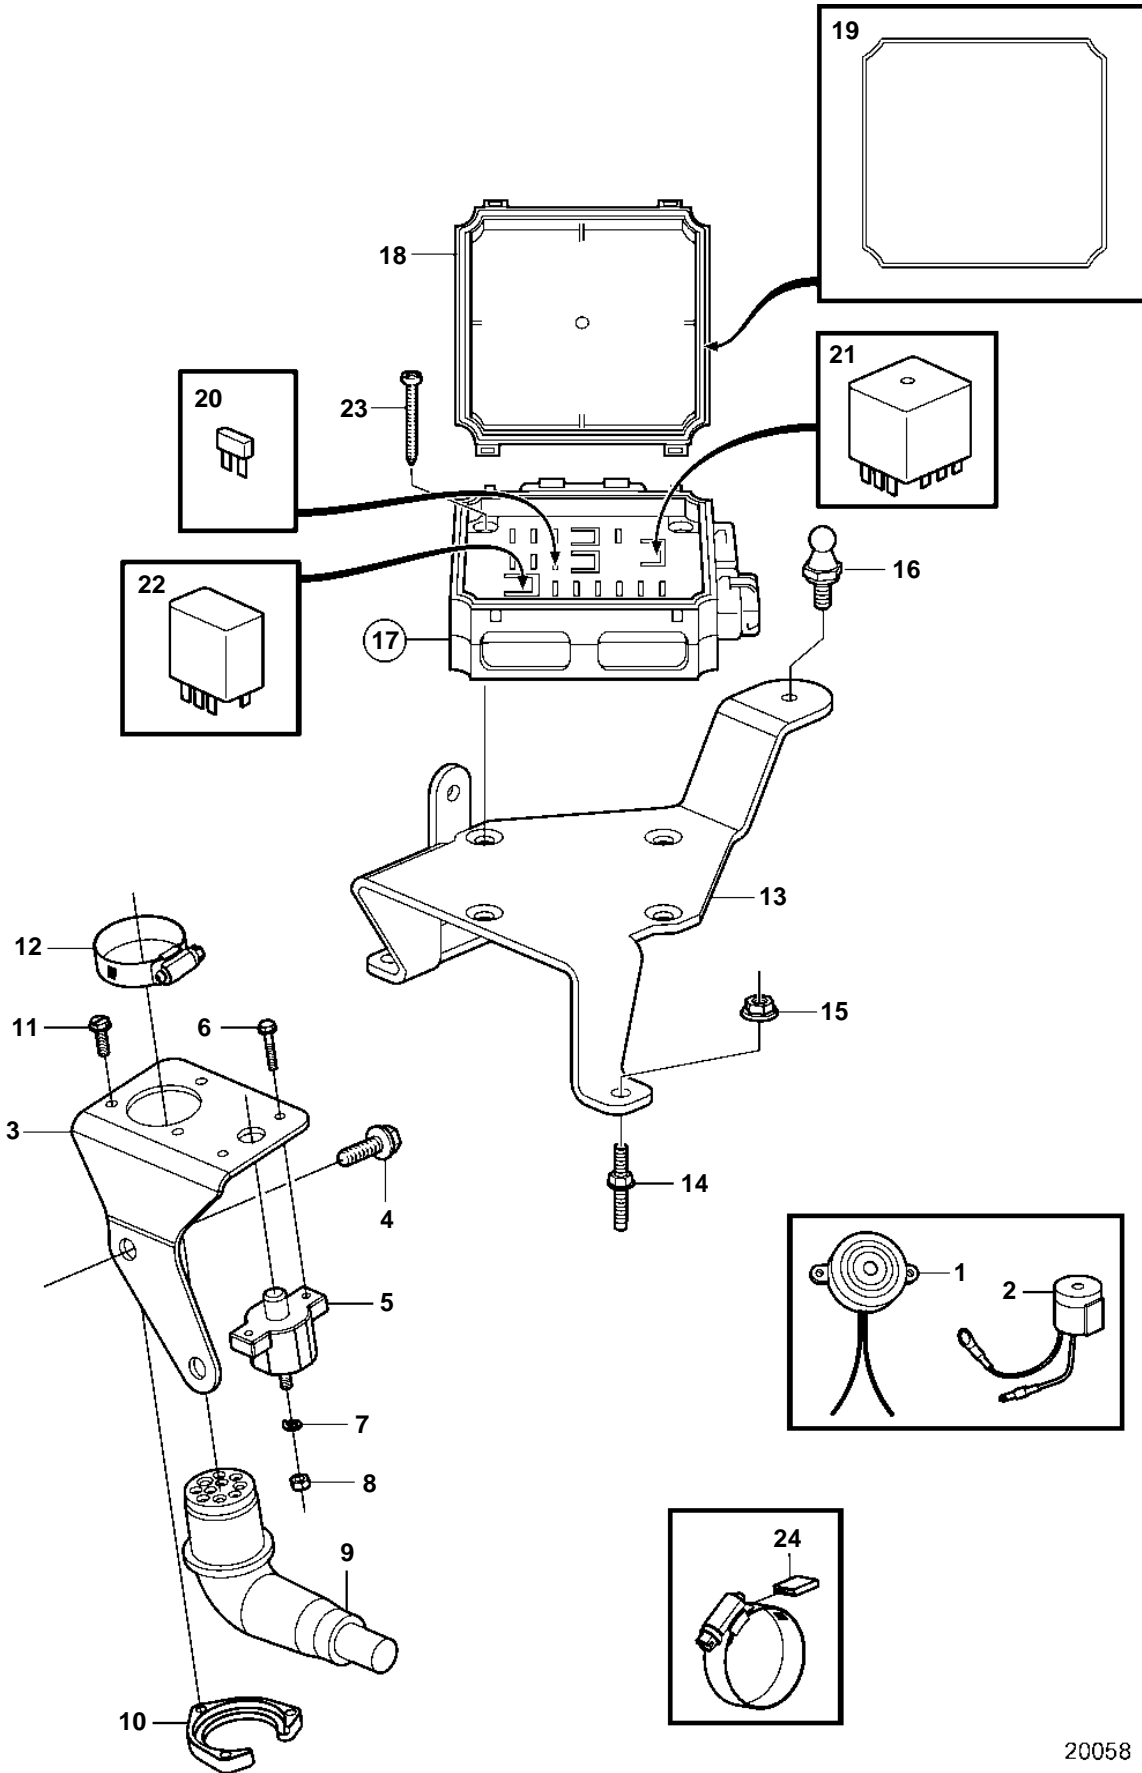

4.3GXi-C, 4.3GXi-CF, 4.3GXi-D, 4.3GXi-DF, 4.3OSi-C, 4.3OSi-CF, 4.3OSi-D, 4.3OSi-DF

20058

4.3GXi-C, 4.3GXi-CF, 4.3GXi-D, 4.3GXi-DF, 4.3OSi-C, 4.3OSi-CF, 4.3OSi-D, 4.3OSi-DF

REF	PART NO.	QTY	DESCRIPTION	SEE SEC.	NOTES
1		1	Alarm		Mounted at the helm., REPL BY 3859061
2		1	Alarm		Mounted at the helm., REPL BY 3859061
3	3862583	1	Bracket		
4	3853557	2	Screw		
5	3854164	1	Breaker		
6	3853620	2	Screw		
7	3852001	2	Lock washer		
8	3852064	2	Nut		
9	3862618	1	Cable harness	6796	
10	3852825	1	Retainer		
11	3852208	3	Screw		
12	3853786	1	Clamp		
13		1	Bracket		
14	3858973	2	Stud		
15	981124	2	Flange nut		
16	3861927	1	Stud		
17	3862704	1	Fuse box		
			· Bulletin P-37-2-2	P-37-2-2-EN	Fuse/Relay Box Replaced
18		1	· Lid		Not serviced
19		1	· Seal		Not serviced
20	3861373	X	· Fuse		15A
	3861374	X	· Fuse		20A
21	3861375	1	· Starter relay		
22	3861376	2	· Relay		
23	955234	4	Screw		
24	3858532	1	Cover		W=0.465" (11.8mm)