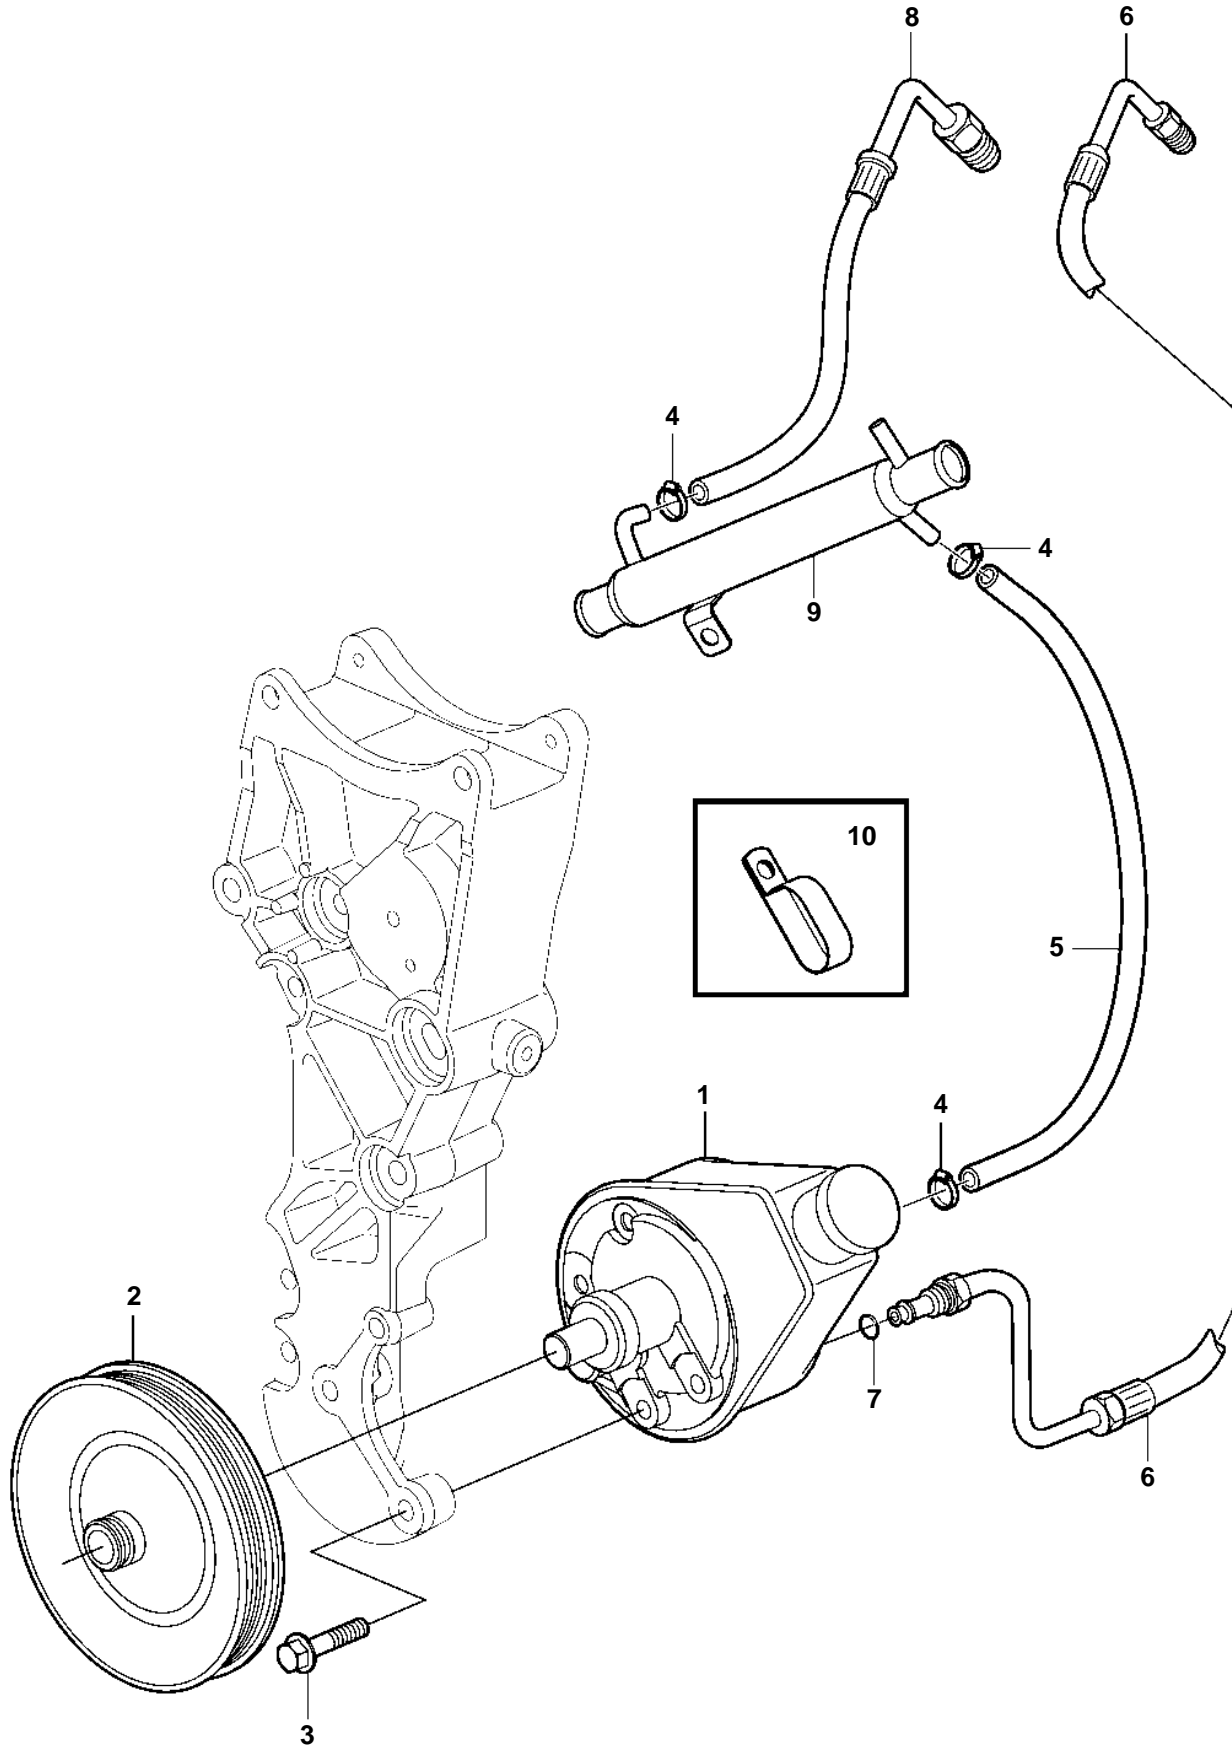

4.3GXi-C, 4.3GXi-CF, 4.3GXi-D, 4.3GXi-DF, 4.3OSi-C, 4.3OSi-CF, 4.3OSi-D, 4.3OSi-DF

4.3GXi-C, 4.3GXi-CF, 4.3GXi-D, 4.3GXi-DF, 4.3OSi-C, 4.3OSi-CF, 4.3OSi-D, 4.3OSi-DF

REF	PART NO.	QTY	DESCRIPTION	NOTES
1	3850491	1	Power steering pump	
2	3862700	1	Pulley	
3	946752	1	Flange screw	M10x35mm
	965220	2	Flange screw	M10x45mm
4	982663	3	Clamp	
5	3862598	1	Return hose	
6	3863146	1	Pressure hose	
7	3852497	1	O-ring	
8	3863148	1	Hose	
9	3862629	1	Oil cooler	
10		1	Clamp	