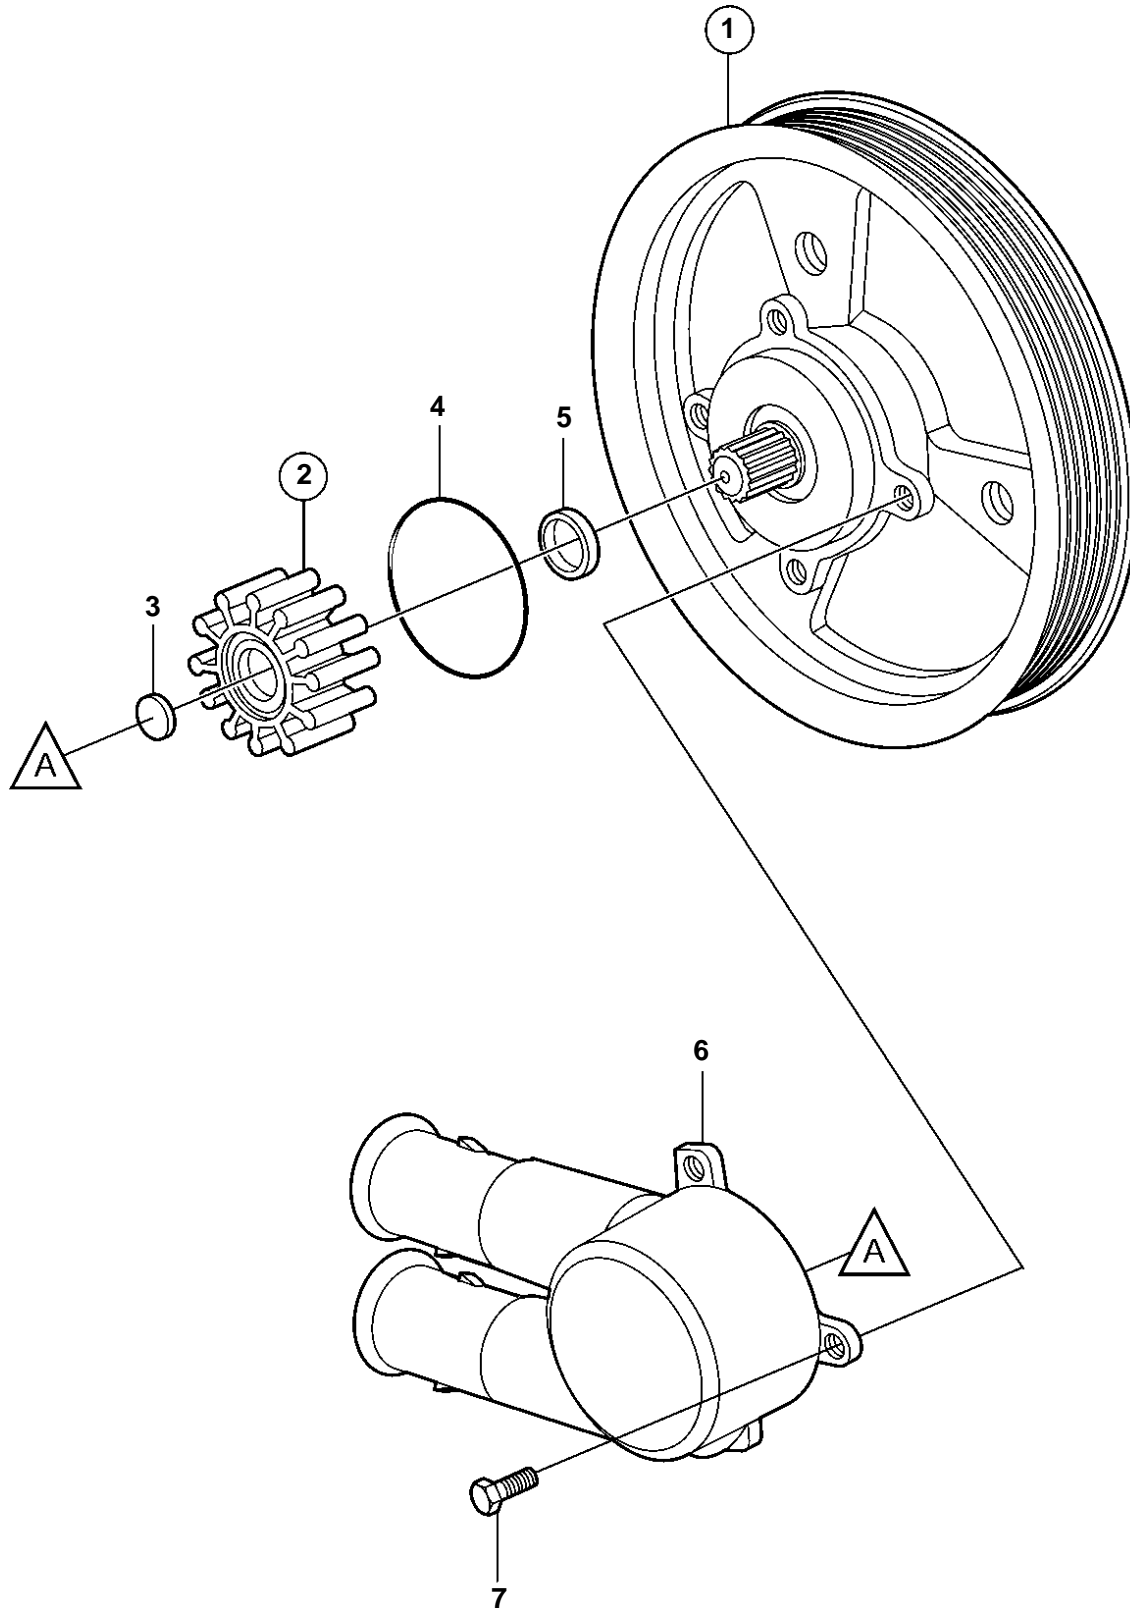

4.3GXi-C, 4.3GXi-CF, 4.3GXi-D, 4.3GXi-DF, 4.3OSi-C, 4.3OSi-CF, 4.3OSi-D, 4.3OSi-DF

4.3GXi-C, 4.3GXi-CF, 4.3GXi-D, 4.3GXi-DF, 4.3OSi-C, 4.3OSi-CF, 4.3OSi-D, 4.3OSi-DF

REF	PART NO.	QTY	DESCRIPTION	NOTES
1	3862482	1	Sea water pump	Earlier prod.
	3812693	1	Sea water pump	LATER PROD
2	3862567	1	· Impeller kit	
3	827019	1	· · Sealing washer	
4	3858938	1	· · O-ring	
5	827247	1	· Sealing ring	
6	3858115	1	· Housing	
7	3587445	4	· Screw	