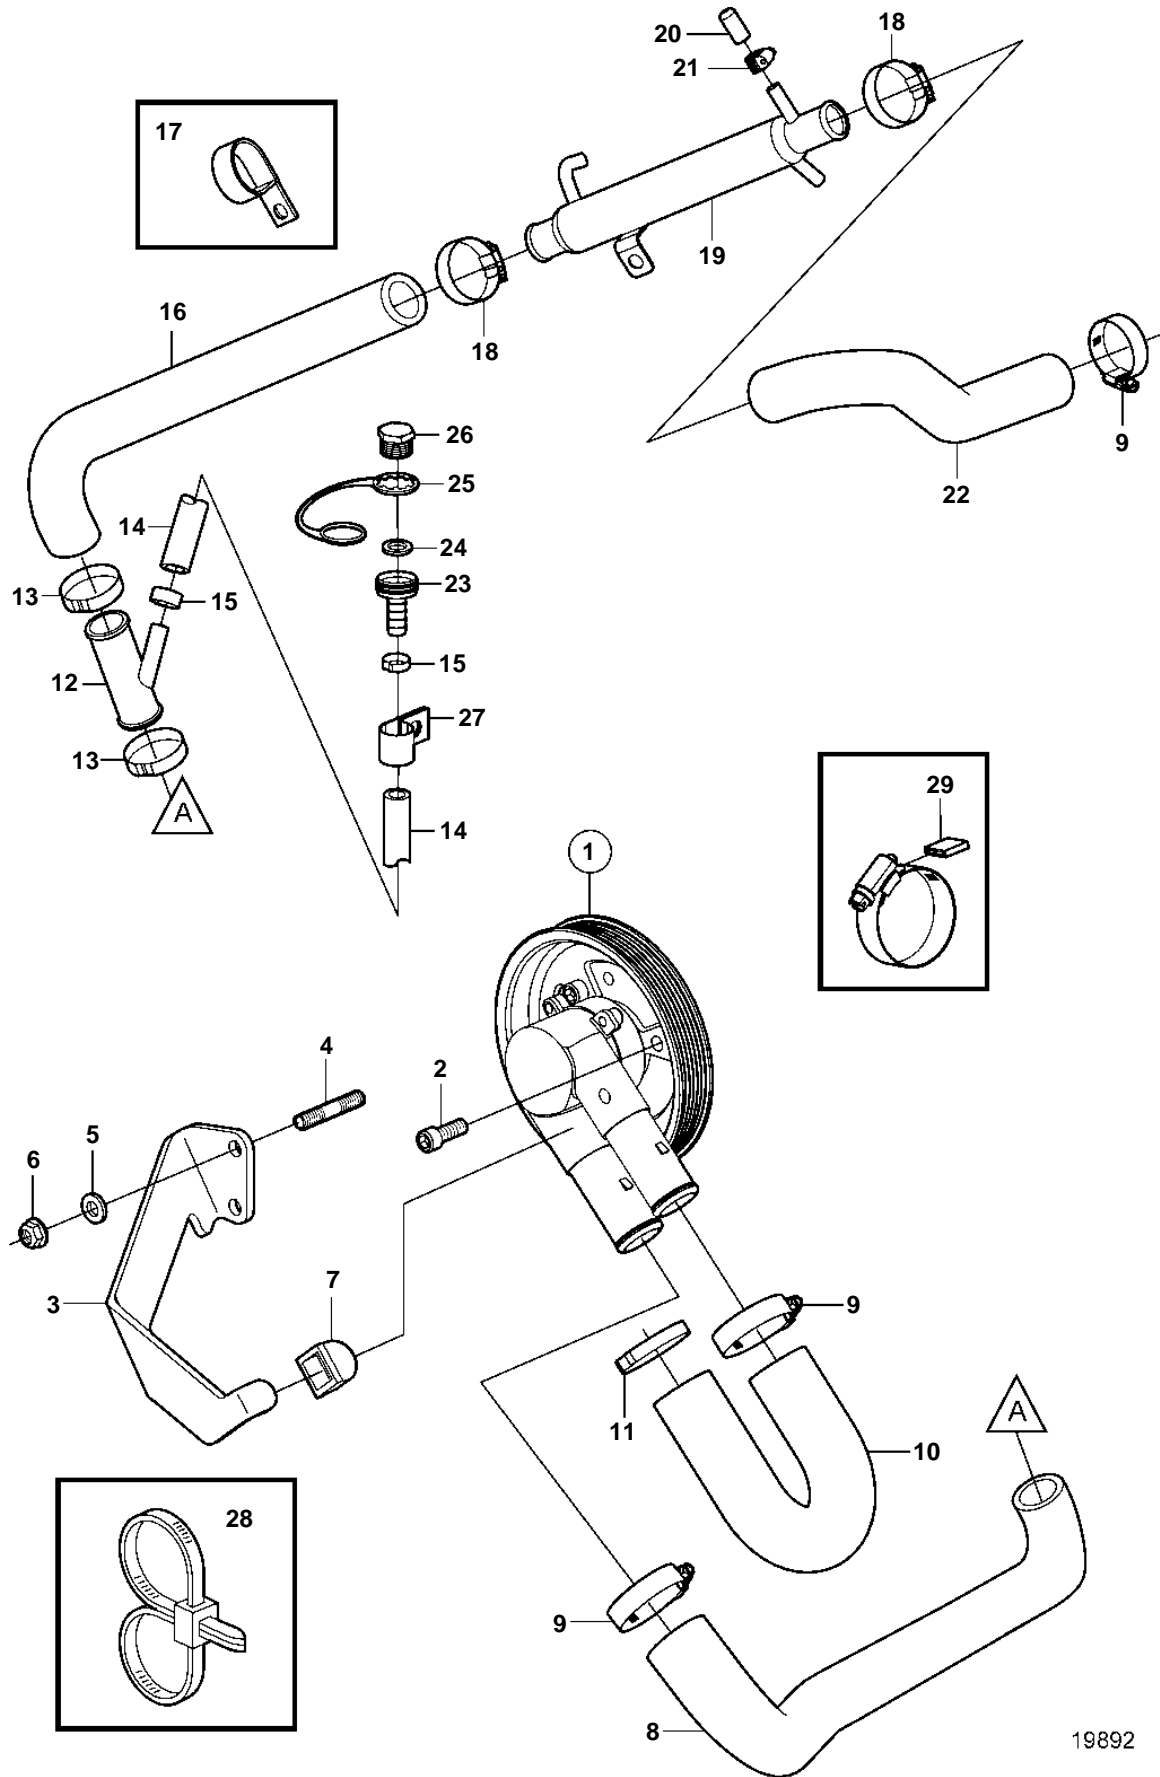

4.3GXi-CF, 4.3GXi-DF, 4.3OSi-CF, 4.3OSi-DF

19892

4.3GXi-CF, 4.3GXi-DF, 4.3OSi-CF, 4.3OSi-DF

REF	PART NO.	QTY	DESCRIPTION	SEE SEC.	NOTES
1	3862482	1	Sea water pump	6574	
2	3857939	3	Screw		
3	3861544	1	Bracket		
4	3860286	2	Stud		
5	3852162	2	Washer		
6	3853404	2	Lock nut		
7	3857954	2	Stop lug		
8	3862650	1	Hose		
9	3853786	3	Clamp		
10	3861474	1	Hose		
11	982717	1	Clamp		
12	3862699	1	T-pipe		
13	982645	2	Clamp		
14	3862901	1	Hose		
15	983146	2	Clamp		
16	3862633	1	Hose		
17	3853312	1	Clamp		
18	3852602	2	Clamp		
19	3862629	1	Oil cooler	6798	
20	3856766	1	Cap		
21	3860413	1	Clamp		
22	3861567	1	Hose		
23	3862902	1	Flushing connection		
24	3862079	1	Gasket		
25	3862082	1	Retainer		
26	3862656	1	Cap		
27	3862891	1	Clamp		
28	3850115	1	Strip clamp		
29	3858532	X	Cover		W=0.465" (11.8mm)
	3861999	X	Cover		W=0.300" (7.6mm)