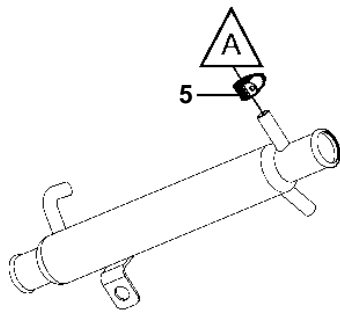

4.3OSi-C, 4.3OSi-CF, 4.3OSi-D, 4.3OSi-DF

4.3OSi-C, 4.3OSi-CF, 4.3OSi-D, 4.3OSi-DF

REF	PART NO.	QTY	DESCRIPTION	NOTES
1	3862039	1	Tank	
2	3858990	1	• Cap	
3	7741899	1	Decal	
4		1	Hose	Cut
5	3853794	6	Clamp	
6	3587530	1	Filter	
7	3862492	1	Solenoid valve	
8	3862491	1	Switch	
9	3862899	1	Switch plate	Black
	3862898	X	Switch plate	White
	3862900	X	Switch plate	Woodgrain
10	3862489	1	Wiring harness	
11	983966	1	• Fuse	
12	8072808	1	• Cover	
13	3862890	1	Wiring harness	
14	41103103	X	Neutralizing agent	1 Quart (946ml)
15	41103102	X	Neutralizing agent	1 Gallon (3,78L)
16	3858532	X	Cover	W=0.465" (11.8mm)
	3861999	X	Cover	W=0.300" (7.6mm)