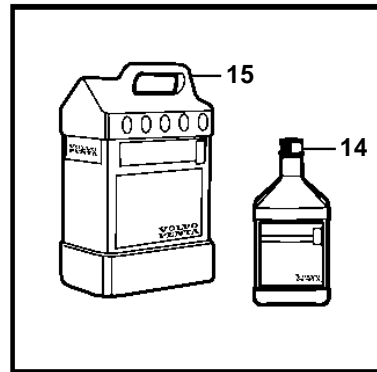

4.3OSi-C, 4.3OSi-CF, 4.3OSi-D, 4.3OSi-DF

4.3OSi-C, 4.3OSi-CF, 4.3OSi-D, 4.3OSi-DF

REF	PART NO.	QTY	DESCRIPTION	NOTES
1	3862039	1	Tank	
2	3858990	1	• Cap	
3	7741899	1	Decal	
4		1	Hose	Cut
5	3853794	6	Clamp	
6	3587530	1	Filter	
7	3862492	1	Solenoid valve	
8	3862491	1	Switch	
9	3862899	1	Switch plate	Black
	3862898	X	Switch plate	White
	3862900	X	Switch plate	Woodgrain
10	3862489	1	Wiring harness	
11	983966	1	• Fuse	
12	8072808	1	• Cover	
13	3862890	1	Wiring harness	
14	41103103	X	Neutralizing agent	1 Quart (946ml)
15	41103102	X	Neutralizing agent	1 Gallon (3,78L)
16	3858532	X	Cover	W=0.465" (11.8mm)
	3861999	X	Cover	W=0.300" (7.6mm)