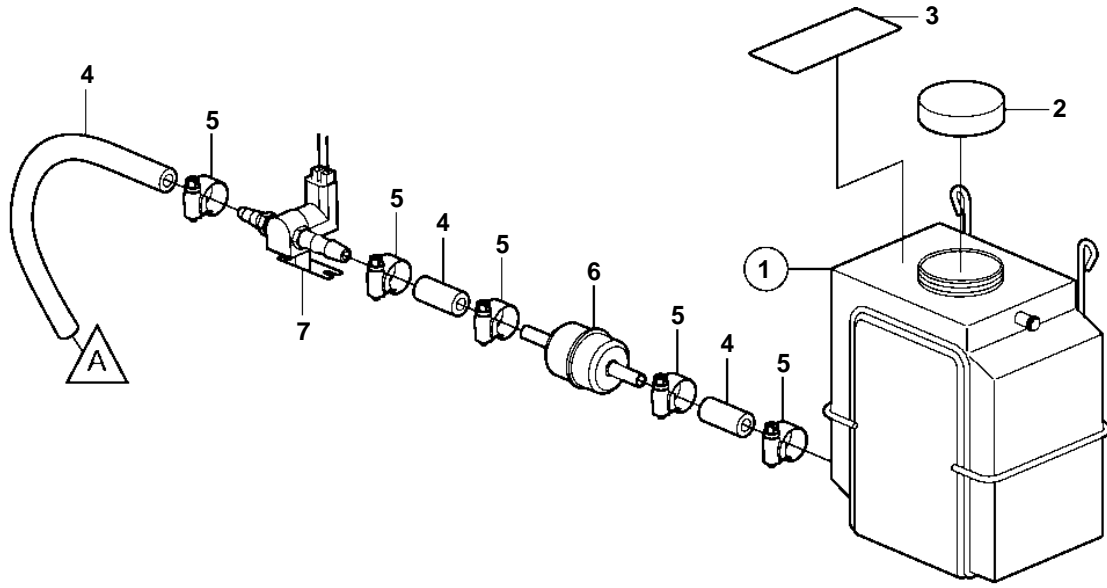

4.3OSi-C, 4.3OSi-CF, 4.3OSi-D, 4.3OSi-DF

4.3OSi-C, 4.3OSi-CF, 4.3OSi-D, 4.3OSi-DF

REF	PART NO.	QTY	DESCRIPTION	NOTES
1	3862039	1	Tank	
2	3858990	1	• Cap	
3	7741899	1	Decal	
4		1	Hose	Cut
5	3853794	6	Clamp	
6	3587530	1	Filter	
7	3862492	1	Solenoid valve	
8	3862491	1	Switch	
9	3862899	1	Switch plate	Black
	3862898	X	Switch plate	White
	3862900	X	Switch plate	Woodgrain
10	3862489	1	Wiring harness	
11	983966	1	• Fuse	
12	8072808	1	• Cover	
13	3862890	1	Wiring harness	
14	41103103	X	Neutralizing agent	1 Quart (946ml)
15	41103102	X	Neutralizing agent	1 Gallon (3,78L)
16	3858532	X	Cover	W=0.465" (11.8mm)
	3861999	X	Cover	W=0.300" (7.6mm)