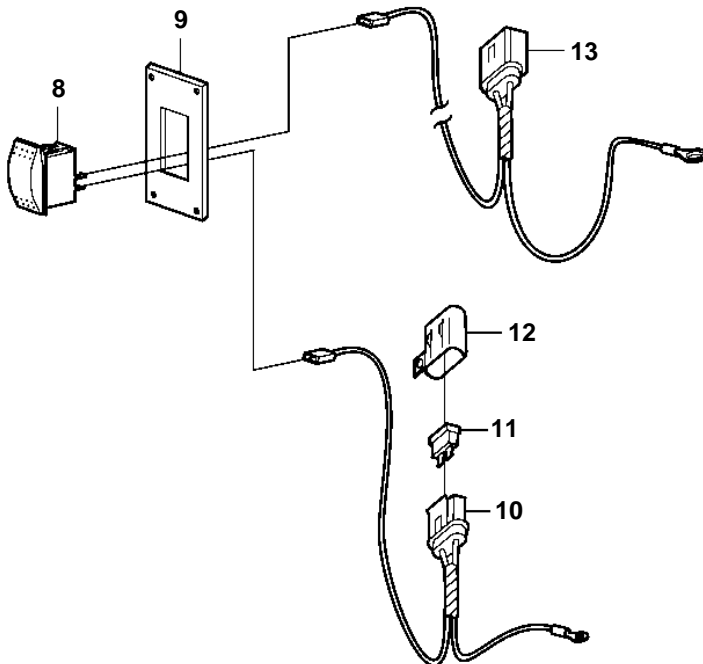

4.3OSi-C, 4.3OSi-CF, 4.3OSi-D, 4.3OSi-DF

4.3OSi-C, 4.3OSi-CF, 4.3OSi-D, 4.3OSi-DF

REF	PART NO.	QTY	DESCRIPTION	NOTES
1	3862039	1	Tank	
2	3858990	1	• Cap	
3	7741899	1	Decal	
4		1	Hose	Cut
5	3853794	6	Clamp	
6	3587530	1	Filter	
7	3862492	1	Solenoid valve	
8	3862491	1	Switch	
9	3862899	1	Switch plate	Black
	3862898	X	Switch plate	White
	3862900	X	Switch plate	Woodgrain
10	3862489	1	Wiring harness	
11	983966	1	• Fuse	
12	8072808	1	• Cover	
13	3862890	1	Wiring harness	
14	41103103	X	Neutralizing agent	1 Quart (946ml)
15	41103102	X	Neutralizing agent	1 Gallon (3,78L)
16	3858532	X	Cover	W=0.465" (11.8mm)
	3861999	X	Cover	W=0.300" (7.6mm)