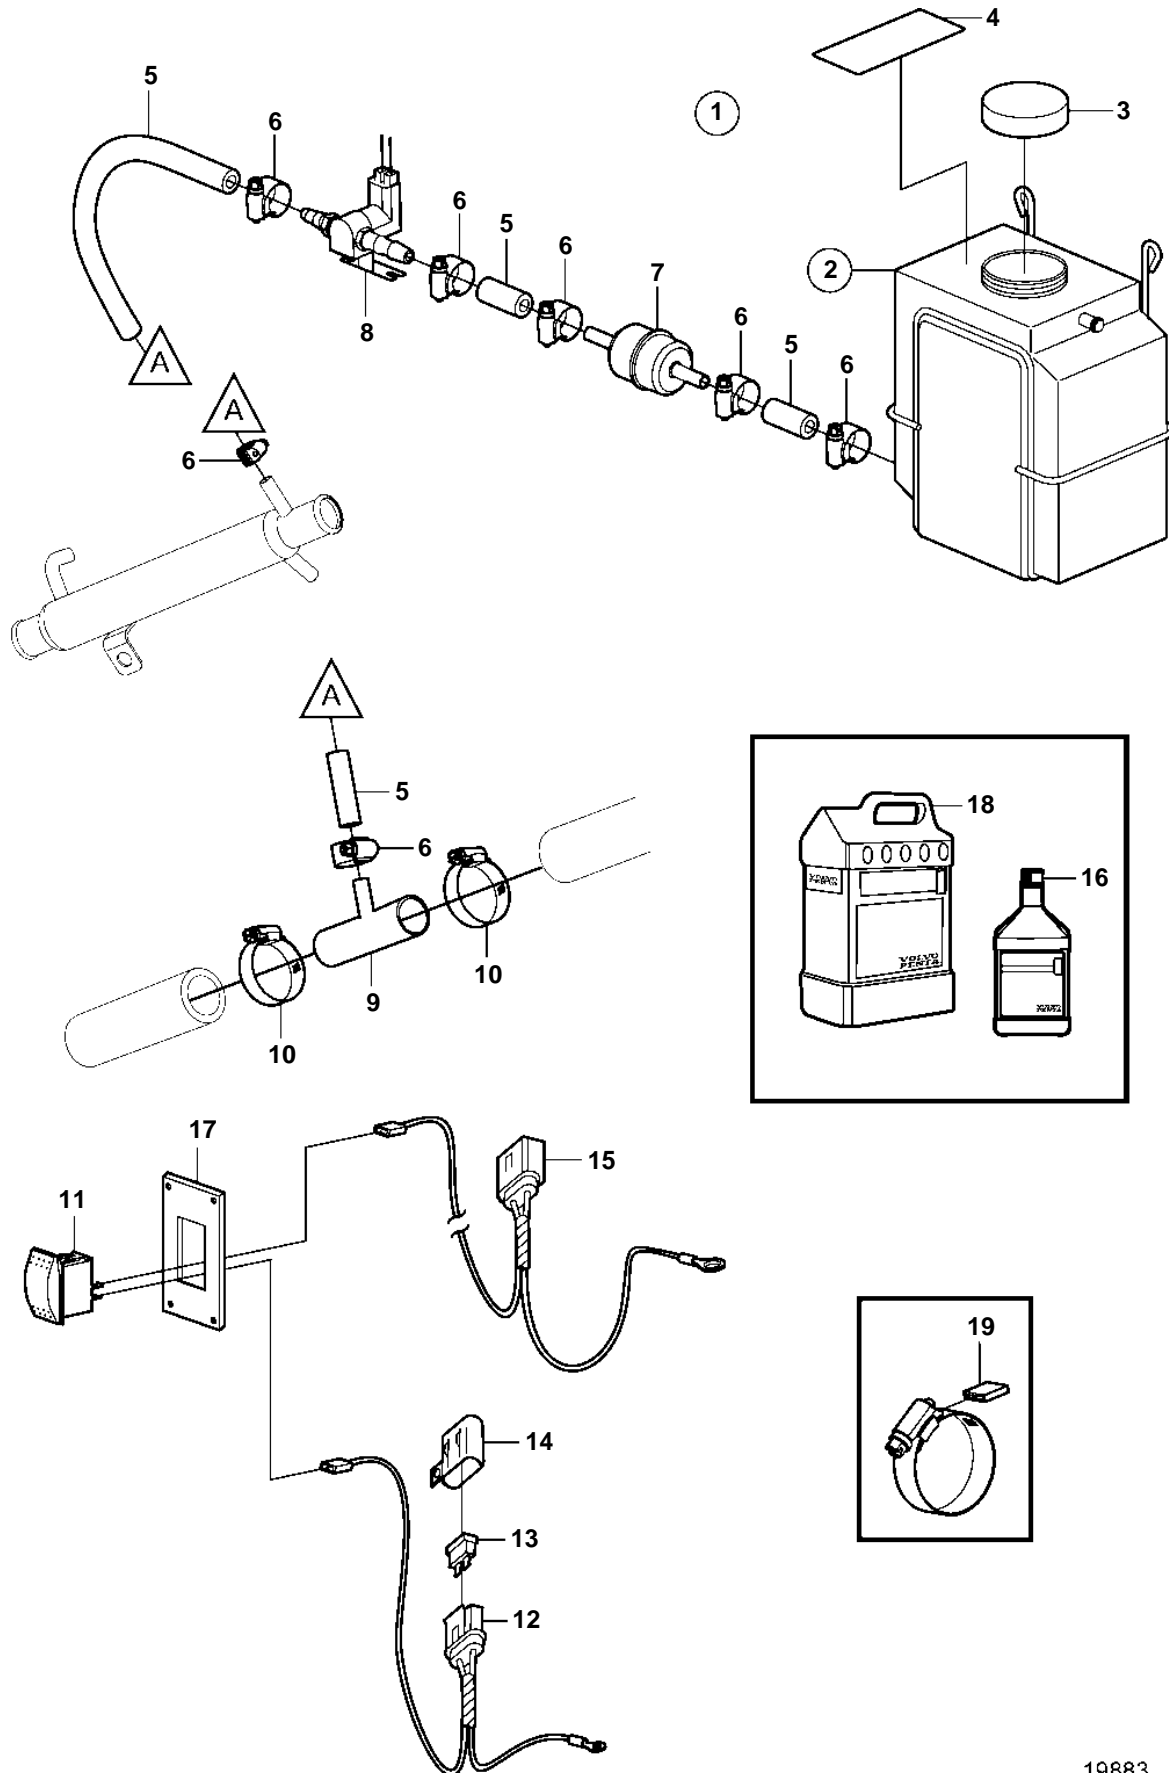

4.3GXi-C, 4.3GXi-CF, 4.3GXi-D, 4.3GXi-DF

4.3GXi-C, 4.3GXi-CF, 4.3GXi-D, 4.3GXi-DF

REF	PART NO.	QTY	DESCRIPTION	NOTES
1	41103100	1	Cleaner kit	
2	3862039	1	• Tank	
3	3858990	1	• • Cap	
4	7741899	1	• Decal	
5		1	• Hose	Cut
6	3853794	6	• Clamp	
7	3587530	1	• Filter	
8	3862492	1	• Solenoid valve	
9	3861961	1	• T-pipe	
10	3853786	2	• Clamp	
11	3862491	1	• Switch	
12	3862489	1	• Wiring harness	
13	983966	1	• • Fuse	
14	8072808	1	• • Cover	
15	3862890	1	• Wiring harness	
16	41103103	X	• Neutralizing agent	1 Quart (946ml)
17	3862899	1	• Switch plate	Black
	3862898	X	Switch plate	White
	3862900	X	Switch plate	Woodgrain
18	41103102	X	Neutralizing agent	1 Gallon (3,78L)
19	3858532	X	Cover	W=0.465" (11.8mm)
	3861999	X	Cover	W=0.300" (7.6mm)