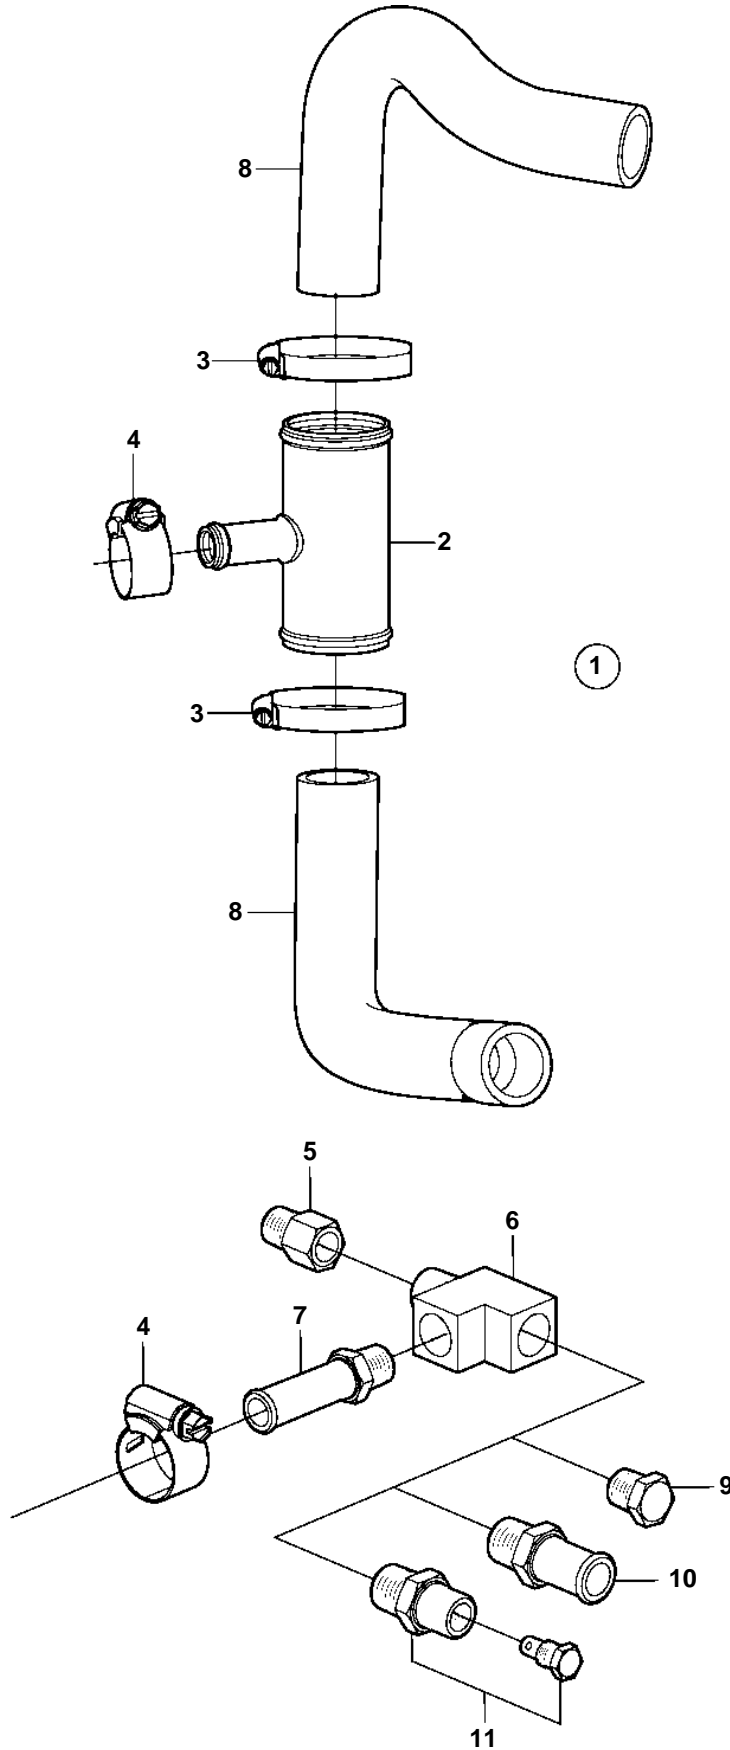

4.3GXi-C, 4.3GXi-D, 4.3OSi-C, 4.3OSi-D

4.3GXi-C, 4.3GXi-D, 4.3OSi-C, 4.3OSi-D

| REF | PART NO. | QTY | DESCRIPTION | NOTES |
|-----|----------|-----|------------------------|-------|
| 1 | 3862101 | 1 | Hot water outlet | |
| 2 | 3855531 | 1 | · T-pipe | |
| 3 | 3852098 | 2 | · Clamp | |
| 4 | 3853813 | 2 | · Clamp | |
| 5 | 3862196 | 1 | · Fitting | |
| 6 | 3850490 | 1 | · Fitting | |
| 7 | 856483 | 1 | · Hose nipple | |
| 8 | | 1 | Hose, circulation pump | Cut |
| 9 | 3850802 | X | Plug | |
| 10 | 3858501 | X | Hose nipple | |
| 11 | 3854494 | X | Drain cock | |